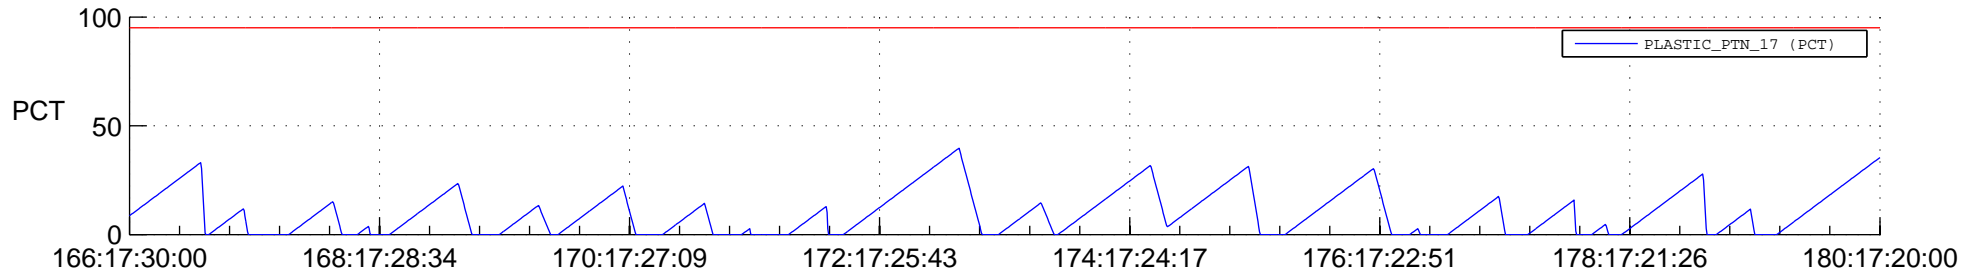

STEREO AHEAD SSR PCT Full Prediction

SWAVES_Percent_Full_Prediction

IMPACT_Percent_Full_Prediction

PLASTIC_Percent_Full_Prediction

Spacecraft_DownLink_Rate