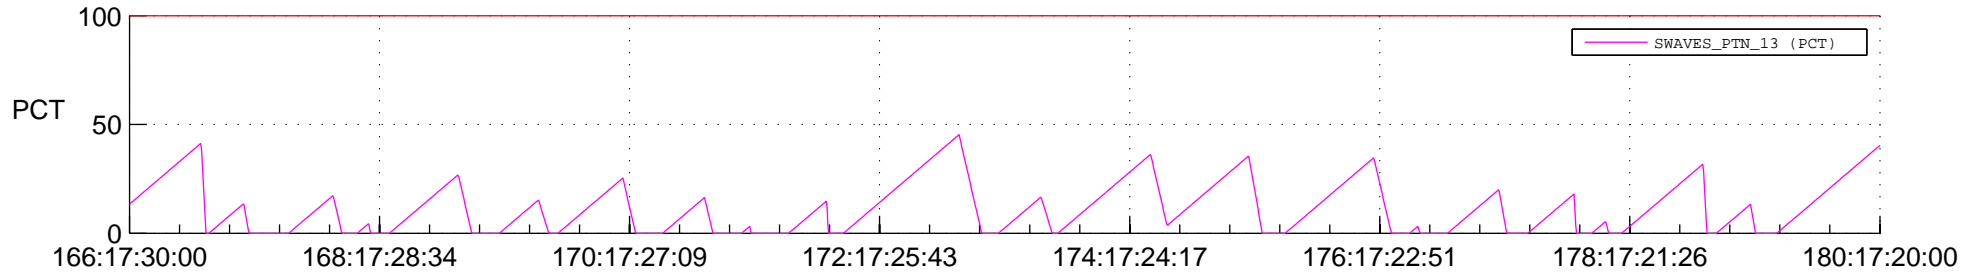

STEREO AHEAD SSR PCT Full Prediction

SWAVES_Percent_Full_Prediction

IMPACT_Percent_Full_Prediction

PLASTIC_Percent_Full_Prediction

Spacecraft_DownLink_Rate