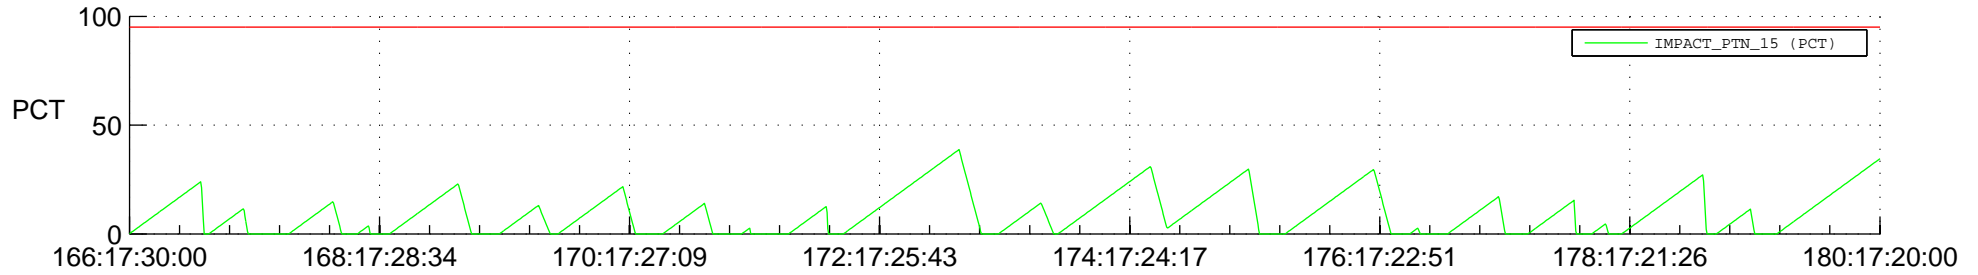

STEREO AHEAD SSR PCT Full Prediction

SWAVES_Percent_Full_Prediction

IMPACT_Percent_Full_Prediction

PLASTIC_Percent_Full_Prediction

Spacecraft_DownLink_Rate