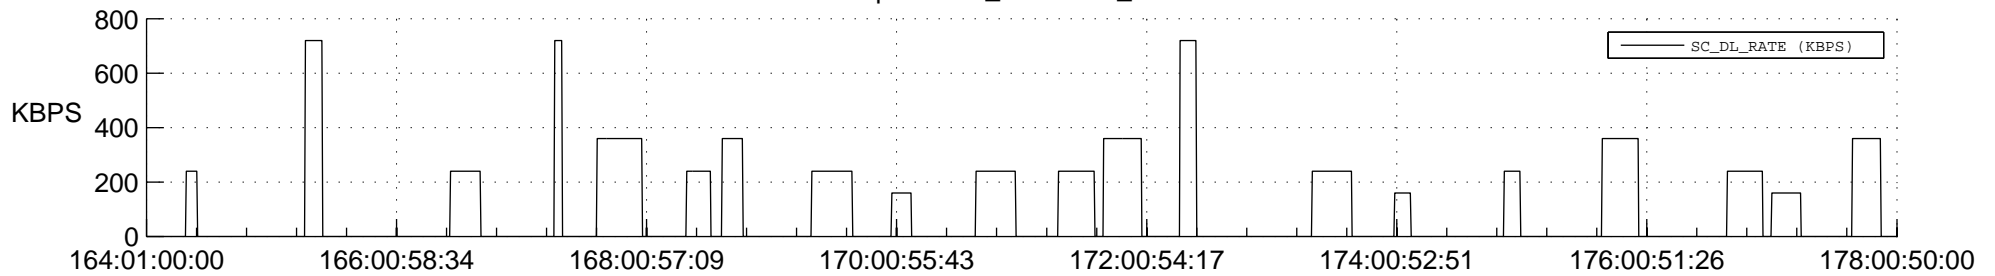

STEREO AHEAD SSR PCT Full Prediction

SWAVES_Percent_Full_Prediction

IMPACT_Percent_Full_Prediction

PLASTIC_Percent_Full_Prediction

Spacecraft_DownLink_Rate

Ground Time (2016:164:01:00:00.000 -2016:178:00:50:00.000)