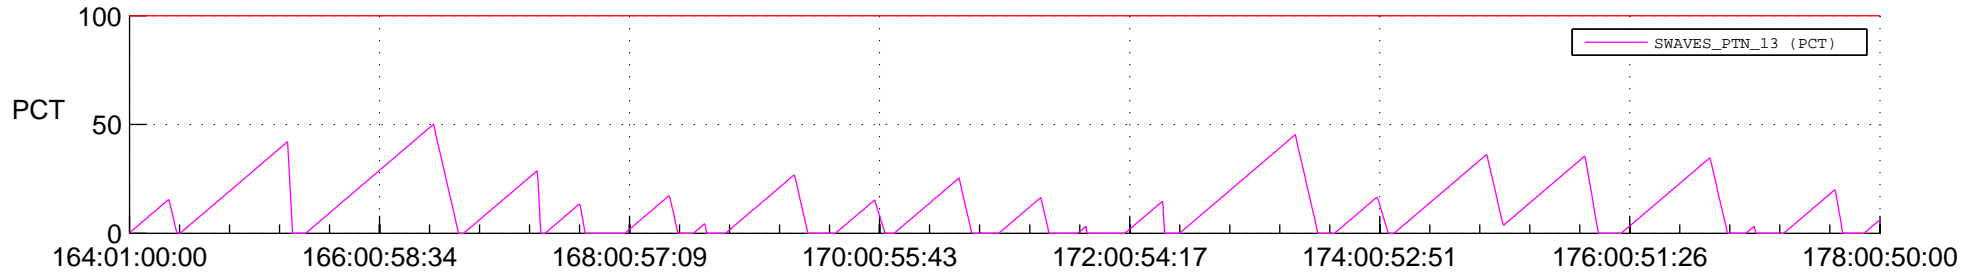

STEREO AHEAD SSR PCT Full Prediction

SWAVES_Percent_Full_Prediction

IMPACT_Percent_Full_Prediction

PLASTIC_Percent_Full_Prediction

Spacecraft_DownLink_Rate

Ground Time (2016:164:01:00:00.000 -2016:178:00:50:00.000)