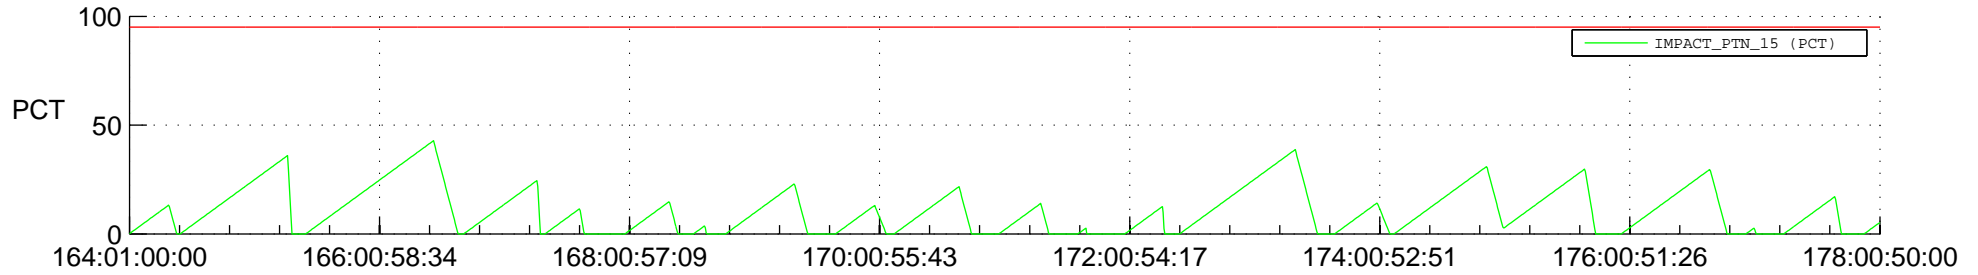

STEREO AHEAD SSR PCT Full Prediction

SWAVES_Percent_Full_Prediction

IMPACT_Percent_Full_Prediction

PLASTIC_Percent_Full_Prediction

Spacecraft_DownLink_Rate

Ground Time (2016:164:01:00:00.000 -2016:178:00:50:00.000)