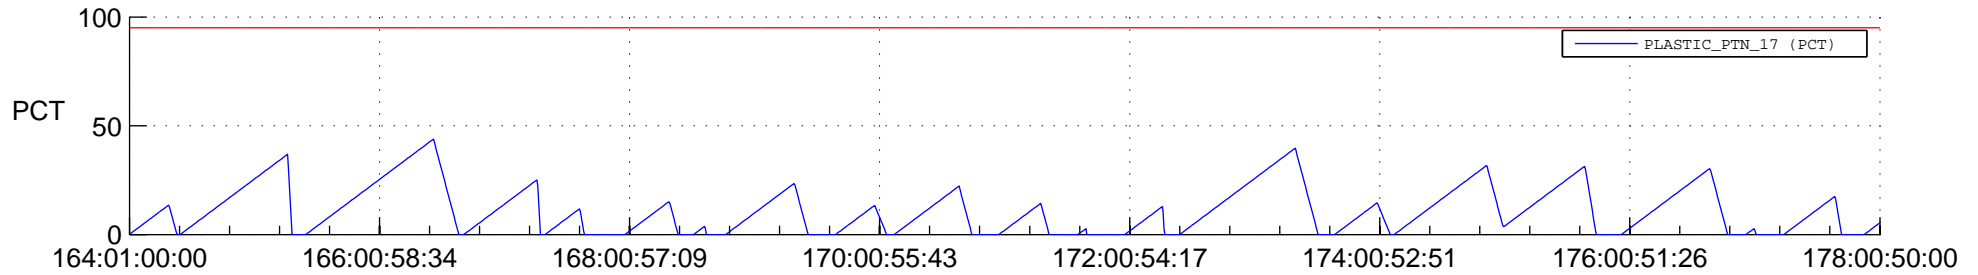

STEREO AHEAD SSR PCT Full Prediction

SWAVES_Percent_Full_Prediction

IMPACT_Percent_Full_Prediction

PLASTIC_Percent_Full_Prediction

Spacecraft_DownLink_Rate

Ground Time (2016:164:01:00:00.000 -2016:178:00:50:00.000)