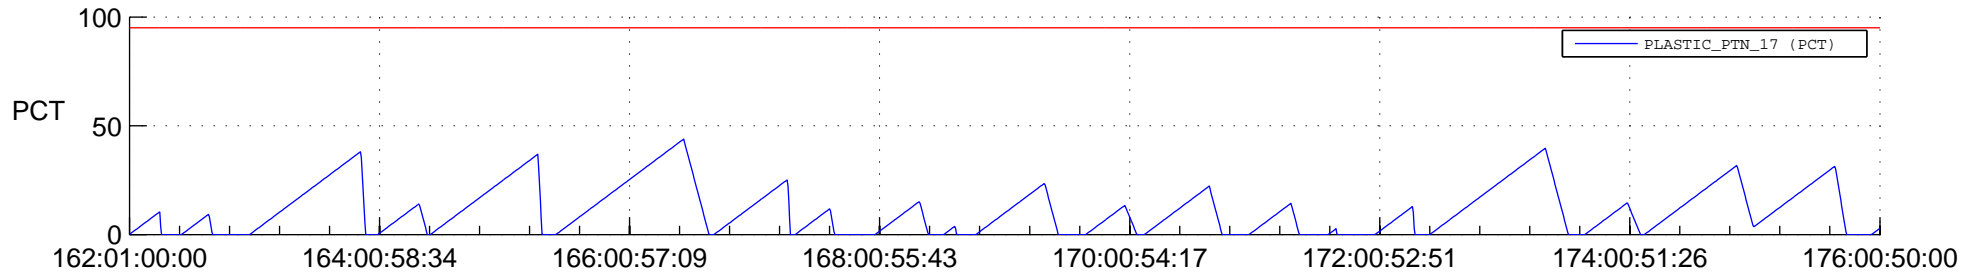

STEREO AHEAD SSR PCT Full Prediction

SWAVES_Percent_Full_Prediction

IMPACT_Percent_Full_Prediction

PLASTIC_Percent_Full_Prediction

Spacecraft_DownLink_Rate

Ground Time (2016:162:01:00:00.000 -2016:176:00:50:00.000)