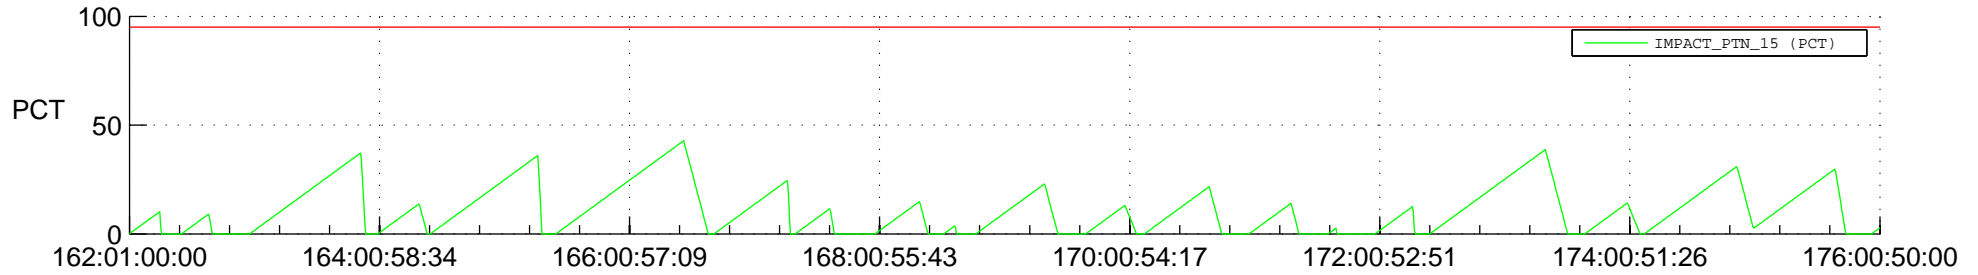

STEREO AHEAD SSR PCT Full Prediction

SWAVES_Percent_Full_Prediction

IMPACT_Percent_Full_Prediction

PLASTIC_Percent_Full_Prediction

Spacecraft_DownLink_Rate

Ground Time (2016:162:01:00:00.000 -2016:176:00:50:00.000)