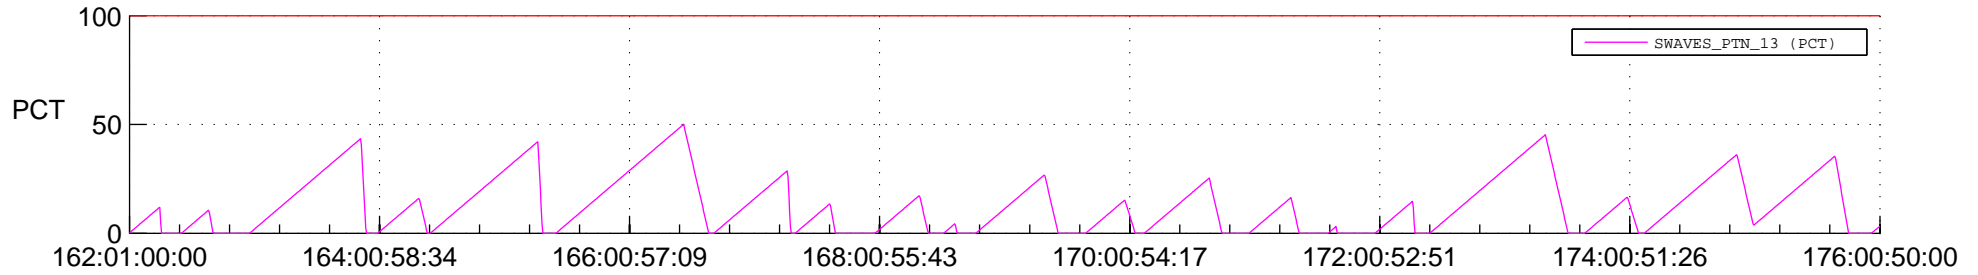

STEREO AHEAD SSR PCT Full Prediction

SWAVES_Percent_Full_Prediction

IMPACT_Percent_Full_Prediction

PLASTIC_Percent_Full_Prediction

Spacecraft_DownLink_Rate

Ground Time (2016:162:01:00:00.000 -2016:176:00:50:00.000)