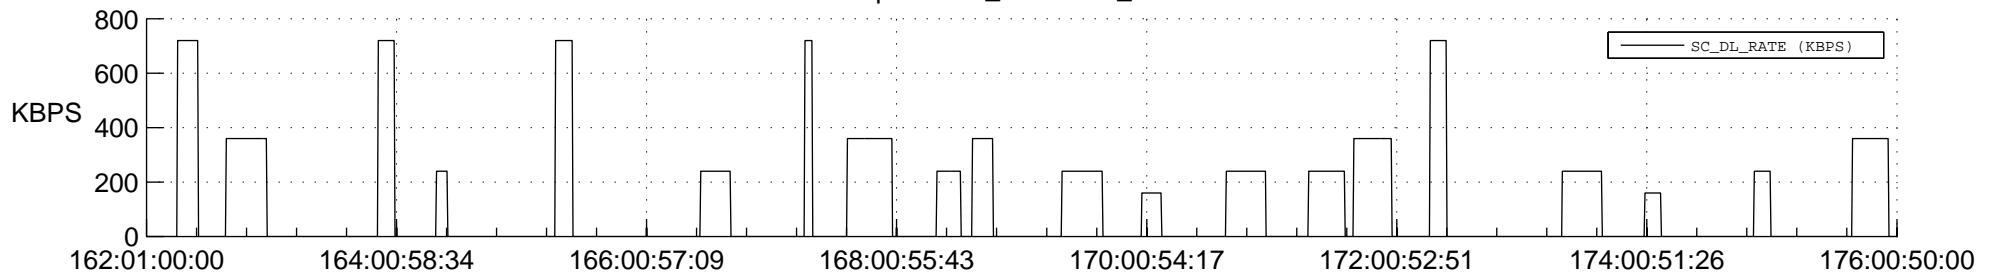

STEREO AHEAD SSR PCT Full Prediction

SWAVES_Percent_Full_Prediction

IMPACT_Percent_Full_Prediction

PLASTIC_Percent_Full_Prediction

Spacecraft_DownLink_Rate

Ground Time (2016:162:01:00:00.000 -2016:176:00:50:00.000)