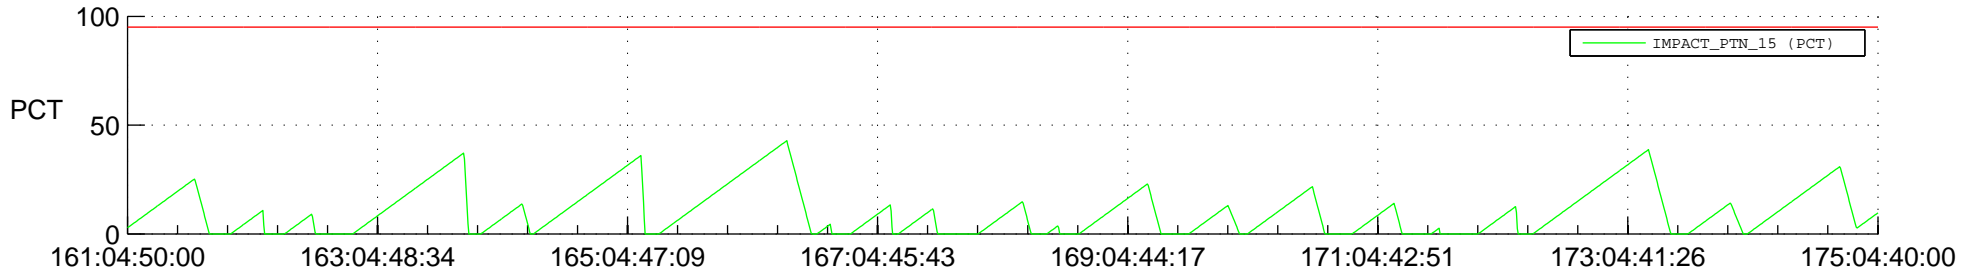

STEREO AHEAD SSR PCT Full Prediction

SWAVES_Percent_Full_Prediction

IMPACT_Percent_Full_Prediction

PLASTIC_Percent_Full_Prediction

Spacecraft_DownLink_Rate

Ground Time (2016:161:04:50:00.000 -2016:175:04:40:00.000)