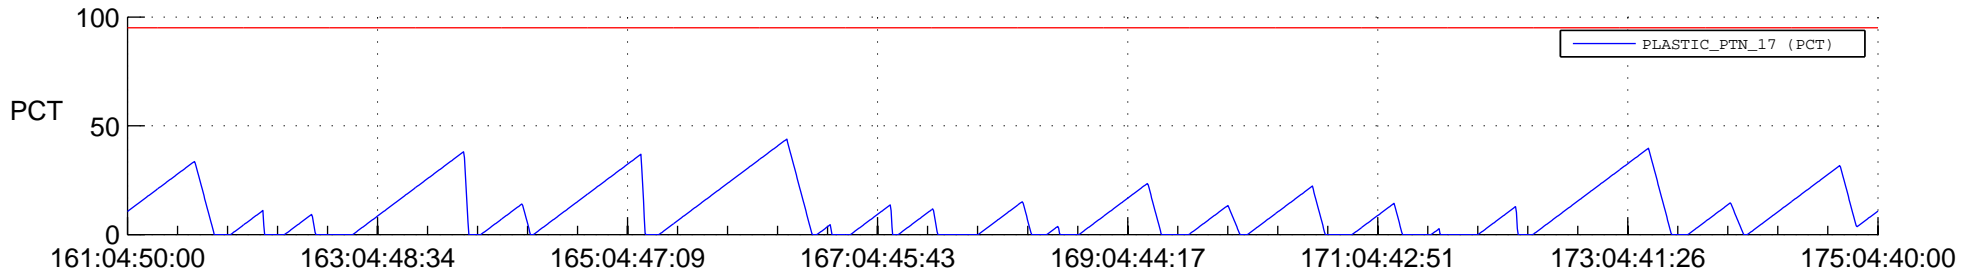

STEREO AHEAD SSR PCT Full Prediction

SWAVES_Percent_Full_Prediction

IMPACT_Percent_Full_Prediction

PLASTIC_Percent_Full_Prediction

Spacecraft_DownLink_Rate

Ground Time (2016:161:04:50:00.000 -2016:175:04:40:00.000)