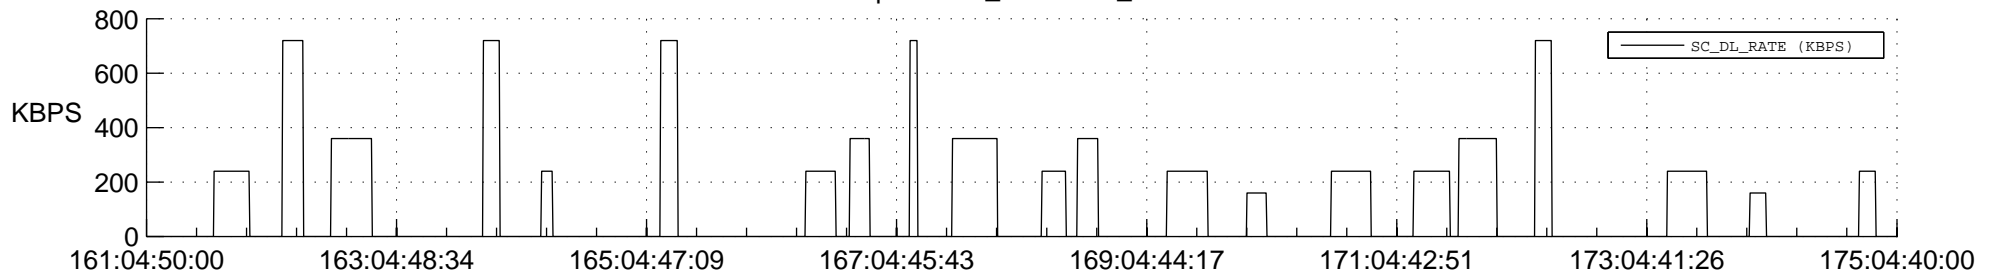

STEREO AHEAD SSR PCT Full Prediction

SWAVES_Percent_Full_Prediction

IMPACT_Percent_Full_Prediction

PLASTIC_Percent_Full_Prediction

Spacecraft_DownLink_Rate

Ground Time (2016:161:04:50:00.000 -2016:175:04:40:00.000)