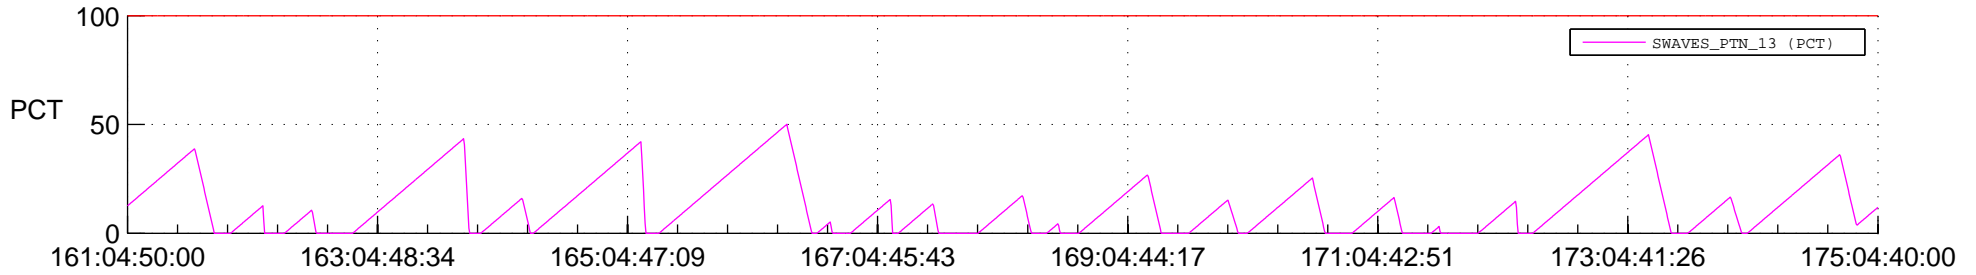

STEREO AHEAD SSR PCT Full Prediction

SWAVES_Percent_Full_Prediction

IMPACT_Percent_Full_Prediction

PLASTIC_Percent_Full_Prediction

Spacecraft_DownLink_Rate

Ground Time (2016:161:04:50:00.000 -2016:175:04:40:00.000)