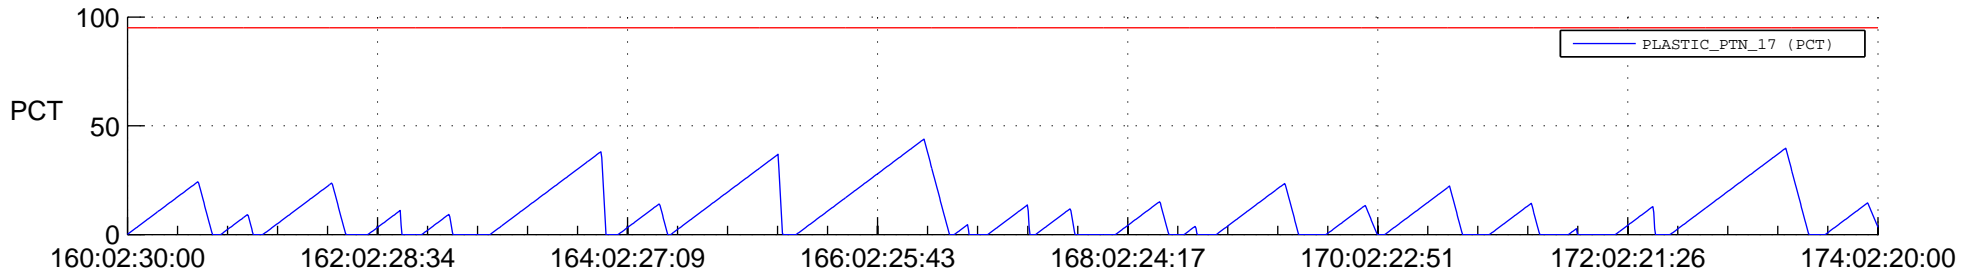

# STEREO AHEAD SSR PCT Full Prediction

## SWAVES\_Percent\_Full\_Prediction

## Spacecraft\_DownLink\_Rate

Ground Time (2016:160:02:30:00.000 -2016:174:02:20:00.000)