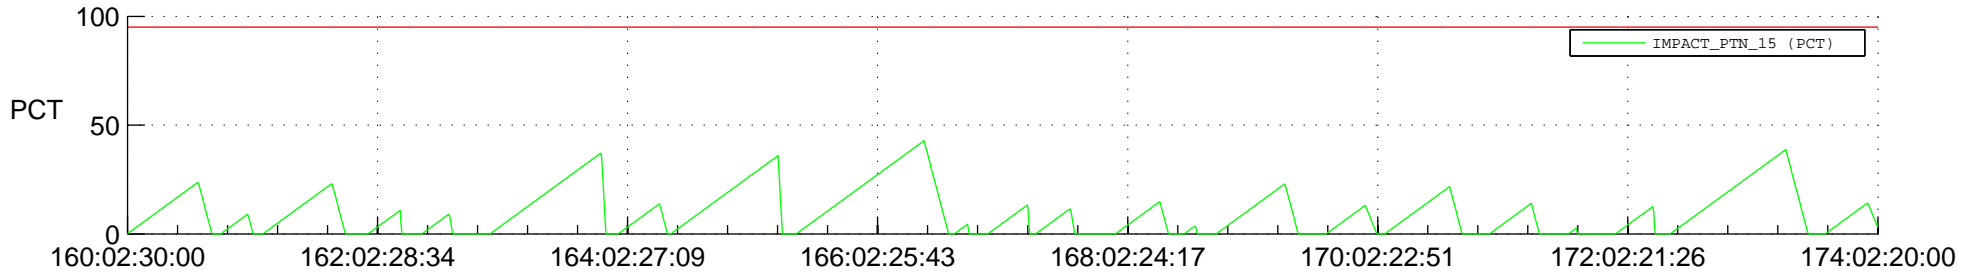

IMPACT_Percent_Full_Prediction