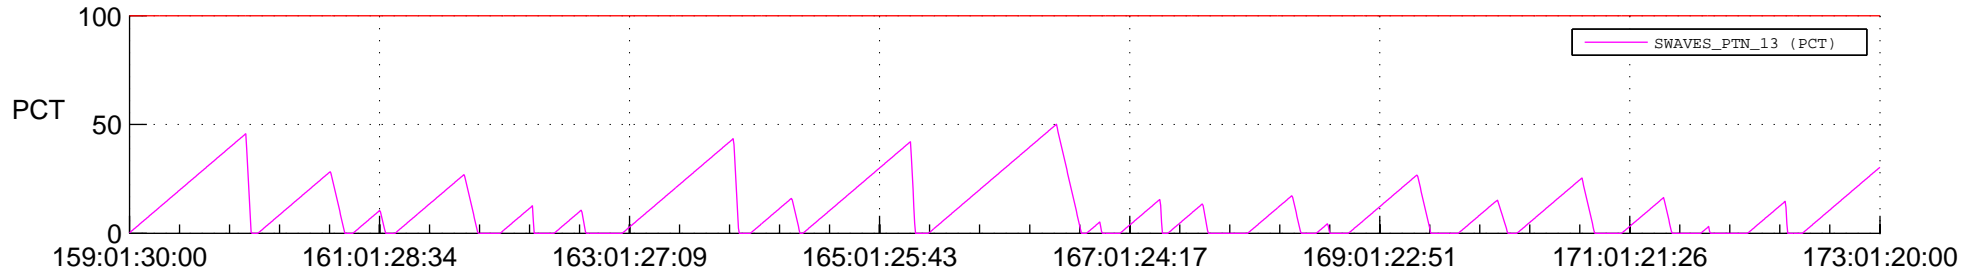

STEREO AHEAD SSR PCT Full Prediction

SWAVES_Percent_Full_Prediction

IMPACT_Percent_Full_Prediction

PLASTIC_Percent_Full_Prediction

Spacecraft_DownLink_Rate