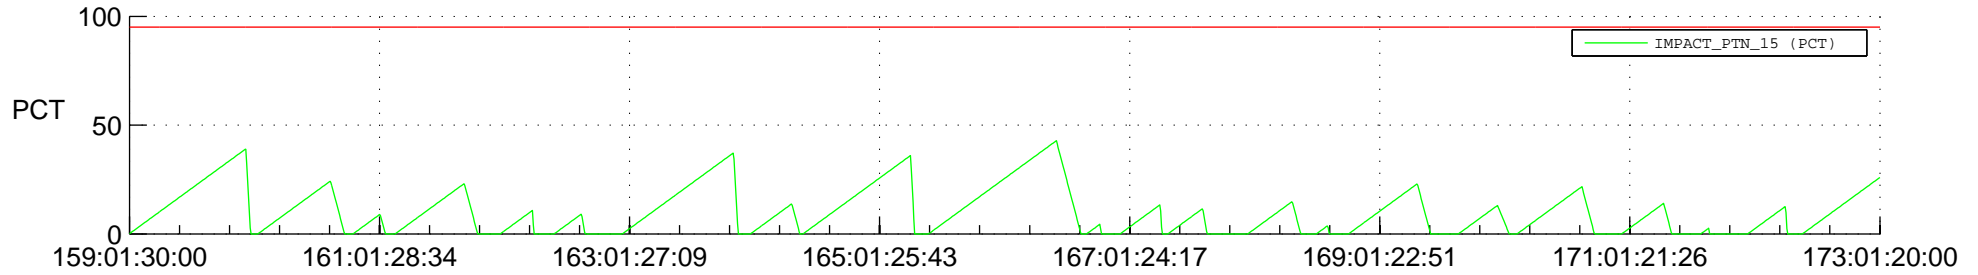

STEREO AHEAD SSR PCT Full Prediction

SWAVES_Percent_Full_Prediction

IMPACT_Percent_Full_Prediction

PLASTIC_Percent_Full_Prediction

Spacecraft_DownLink_Rate