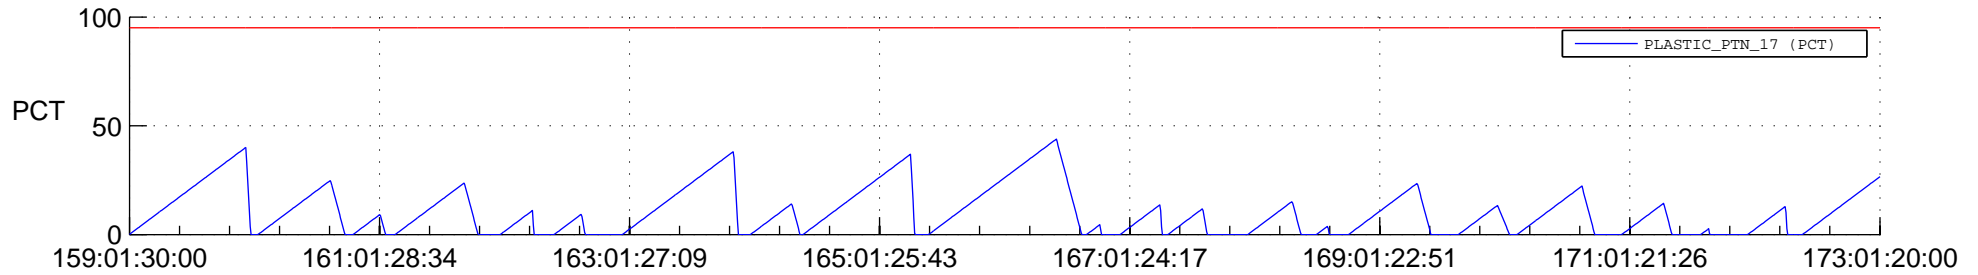

STEREO AHEAD SSR PCT Full Prediction

SWAVES_Percent_Full_Prediction

IMPACT_Percent_Full_Prediction

PLASTIC_Percent_Full_Prediction

Spacecraft_DownLink_Rate