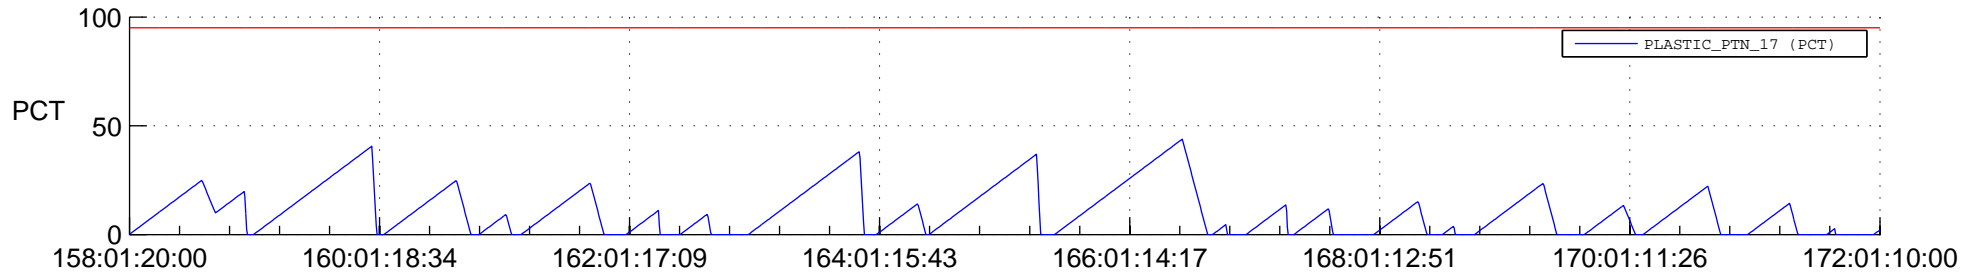

STEREO AHEAD SSR PCT Full Prediction

SWAVES_Percent_Full_Prediction

IMPACT_Percent_Full_Prediction

PLASTIC_Percent_Full_Prediction

Spacecraft_DownLink_Rate

Ground Time (2016:158:01:20:00.000 -2016:172:01:10:00.000)