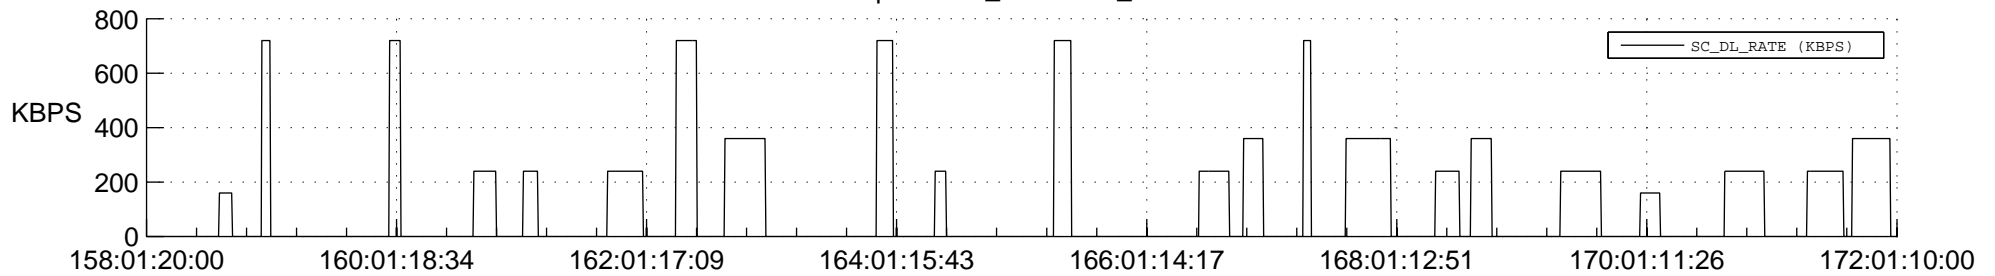

STEREO AHEAD SSR PCT Full Prediction

SWAVES_Percent_Full_Prediction

IMPACT_Percent_Full_Prediction

PLASTIC_Percent_Full_Prediction

Spacecraft_DownLink_Rate

Ground Time (2016:158:01:20:00.000 -2016:172:01:10:00.000)