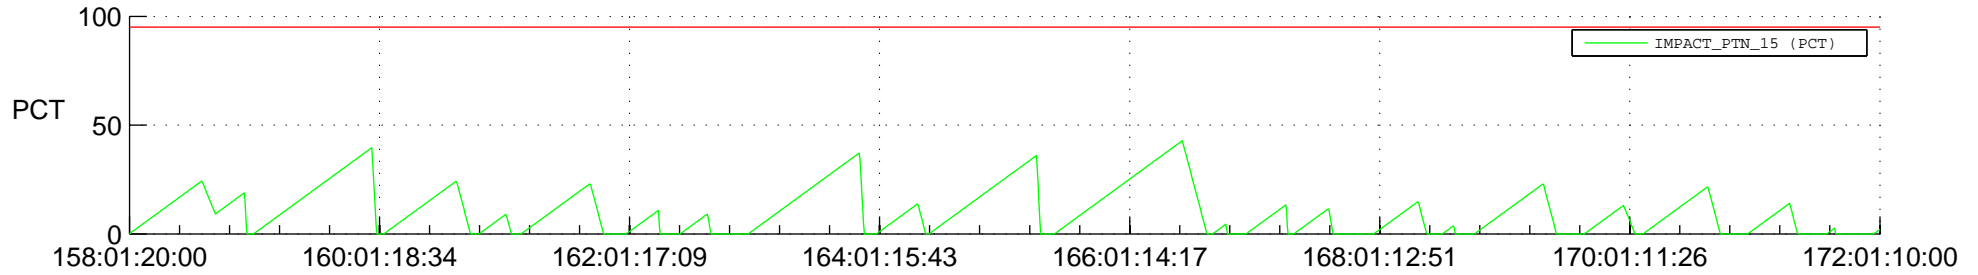

STEREO AHEAD SSR PCT Full Prediction

SWAVES_Percent_Full_Prediction

IMPACT_Percent_Full_Prediction

PLASTIC_Percent_Full_Prediction

Spacecraft_DownLink_Rate

Ground Time (2016:158:01:20:00.000 -2016:172:01:10:00.000)