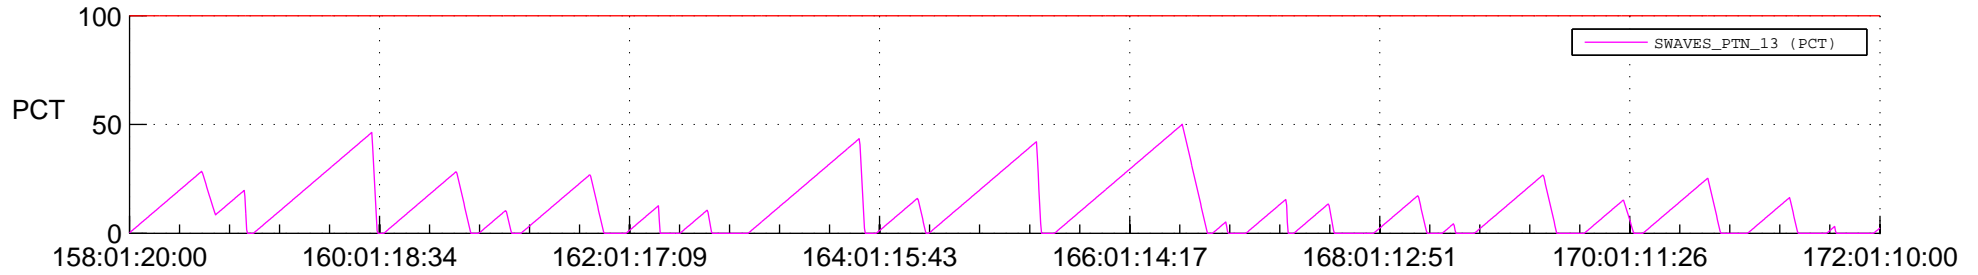

STEREO AHEAD SSR PCT Full Prediction

SWAVES_Percent_Full_Prediction

IMPACT_Percent_Full_Prediction

PLASTIC_Percent_Full_Prediction

Spacecraft_DownLink_Rate

Ground Time (2016:158:01:20:00.000 -2016:172:01:10:00.000)