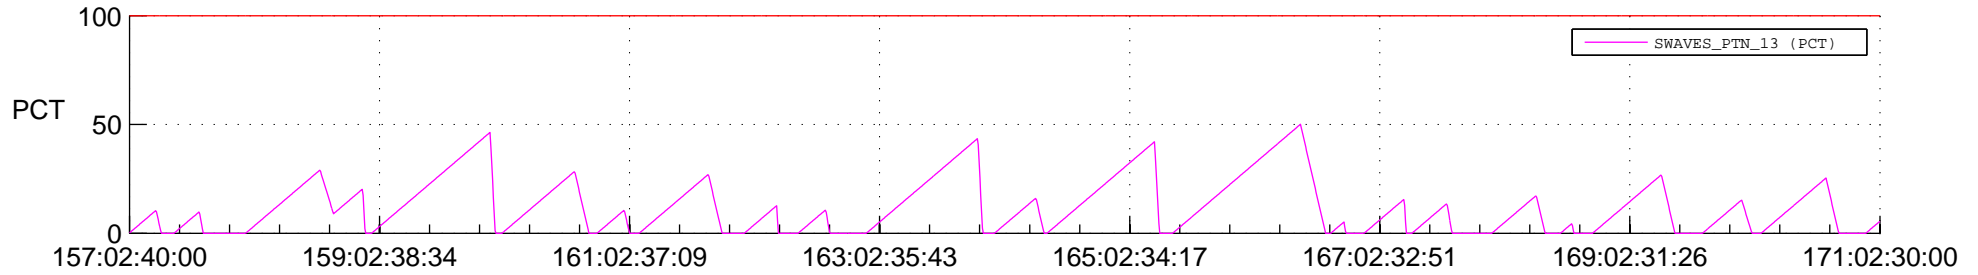

STEREO AHEAD SSR PCT Full Prediction

SWAVES_Percent_Full_Prediction

IMPACT_Percent_Full_Prediction

PLASTIC_Percent_Full_Prediction

Spacecraft_DownLink_Rate

Ground Time (2016:157:02:40:00.000 -2016:171:02:30:00.000)