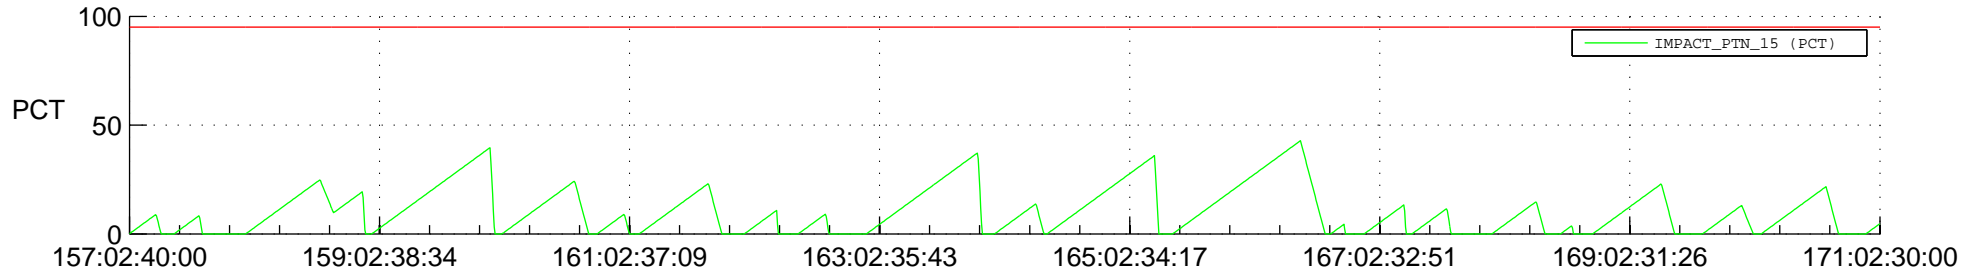

STEREO AHEAD SSR PCT Full Prediction

SWAVES_Percent_Full_Prediction

IMPACT_Percent_Full_Prediction

PLASTIC_Percent_Full_Prediction

Spacecraft_DownLink_Rate

Ground Time (2016:157:02:40:00.000 -2016:171:02:30:00.000)