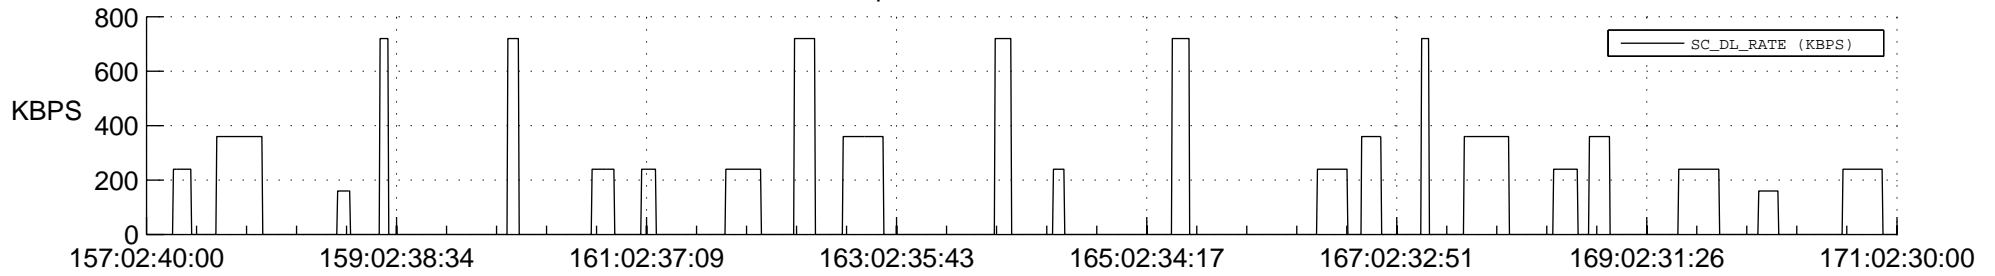

STEREO AHEAD SSR PCT Full Prediction

SWAVES_Percent_Full_Prediction

IMPACT_Percent_Full_Prediction

PLASTIC_Percent_Full_Prediction

Spacecraft_DownLink_Rate

Ground Time (2016:157:02:40:00.000 -2016:171:02:30:00.000)