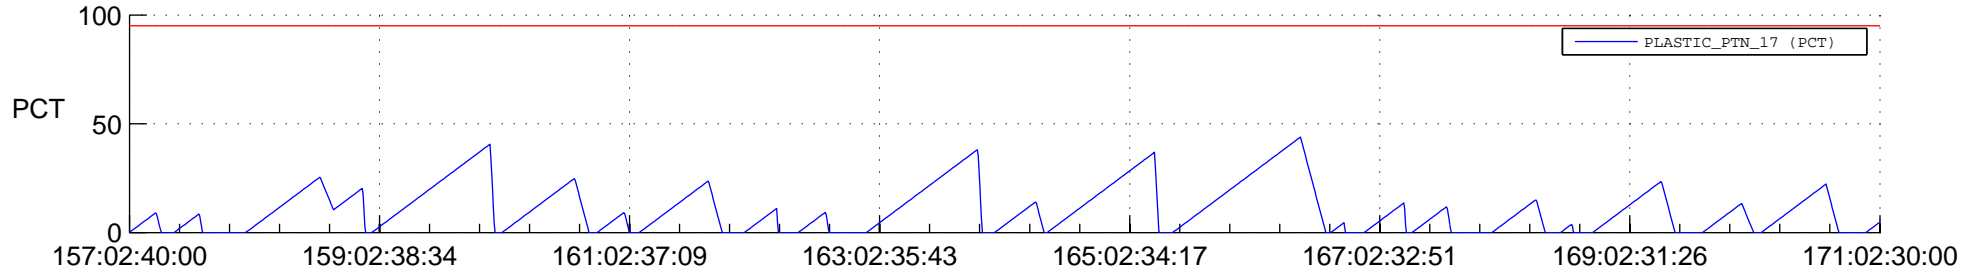

STEREO AHEAD SSR PCT Full Prediction

SWAVES_Percent_Full_Prediction

IMPACT_Percent_Full_Prediction

PLASTIC_Percent_Full_Prediction

Spacecraft_DownLink_Rate

Ground Time (2016:157:02:40:00.000 -2016:171:02:30:00.000)