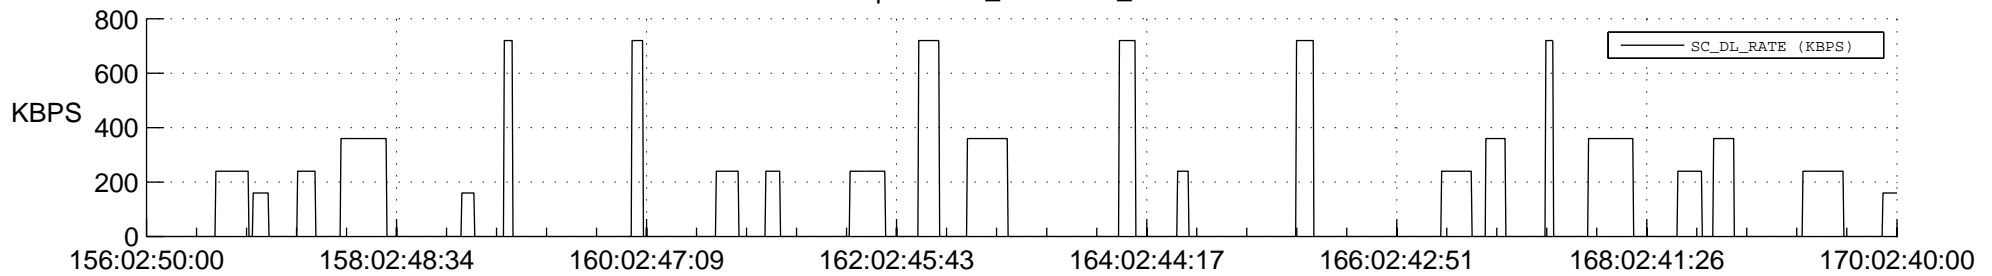

STEREO AHEAD SSR PCT Full Prediction

SWAVES_Percent_Full_Prediction

IMPACT_Percent_Full_Prediction

PLASTIC_Percent_Full_Prediction

Spacecraft_DownLink_Rate

Ground Time (2016:156:02:50:00.000 -2016:170:02:40:00.000)