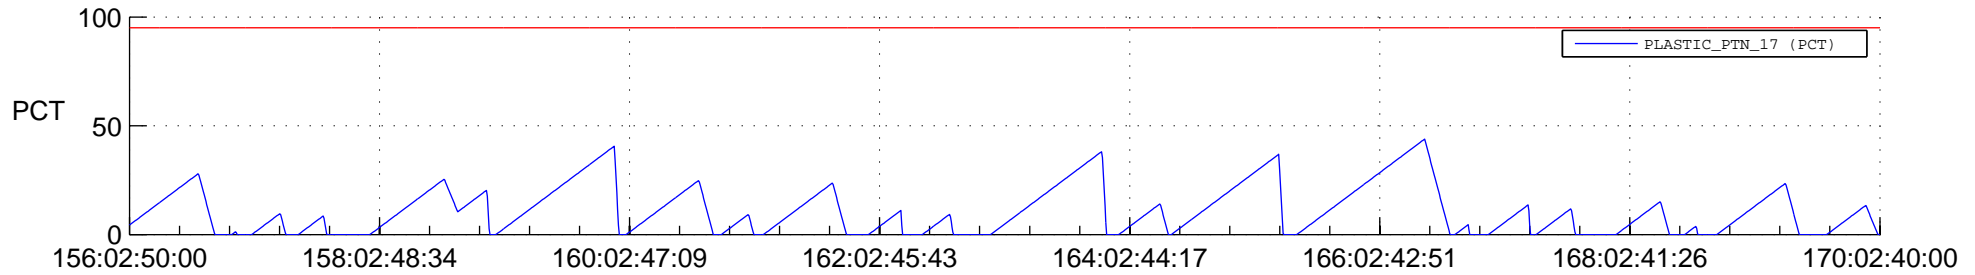

STEREO AHEAD SSR PCT Full Prediction

SWAVES_Percent_Full_Prediction

IMPACT_Percent_Full_Prediction

PLASTIC_Percent_Full_Prediction

Spacecraft_DownLink_Rate

Ground Time (2016:156:02:50:00.000 -2016:170:02:40:00.000)