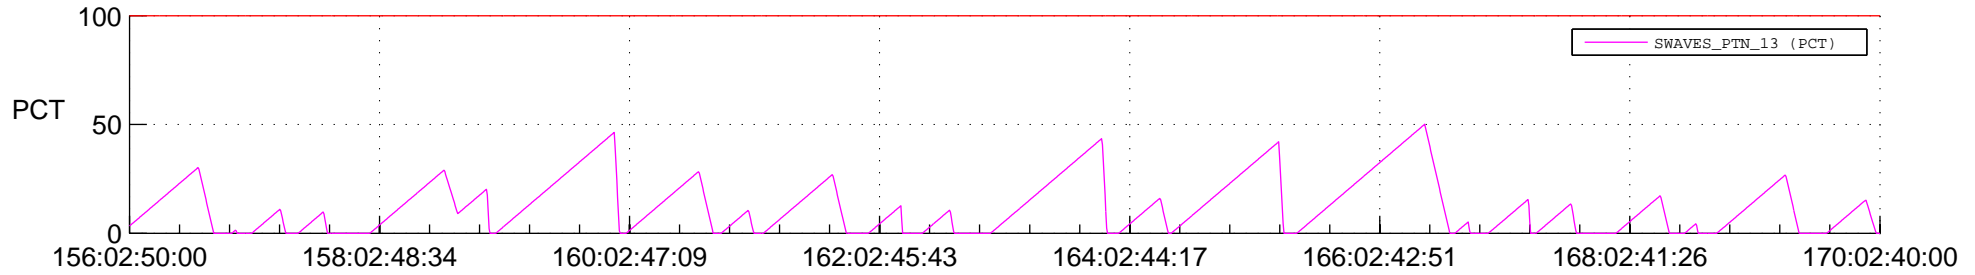

STEREO AHEAD SSR PCT Full Prediction

SWAVES_Percent_Full_Prediction

IMPACT_Percent_Full_Prediction

PLASTIC_Percent_Full_Prediction

Spacecraft_DownLink_Rate

Ground Time (2016:156:02:50:00.000 -2016:170:02:40:00.000)