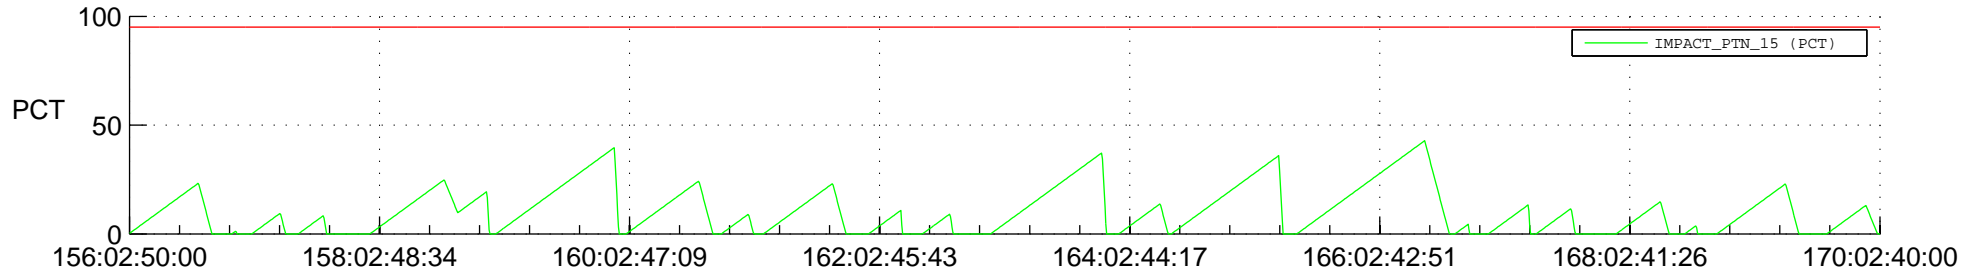

STEREO AHEAD SSR PCT Full Prediction

SWAVES_Percent_Full_Prediction

IMPACT_Percent_Full_Prediction

PLASTIC_Percent_Full_Prediction

Spacecraft_DownLink_Rate

Ground Time (2016:156:02:50:00.000 -2016:170:02:40:00.000)