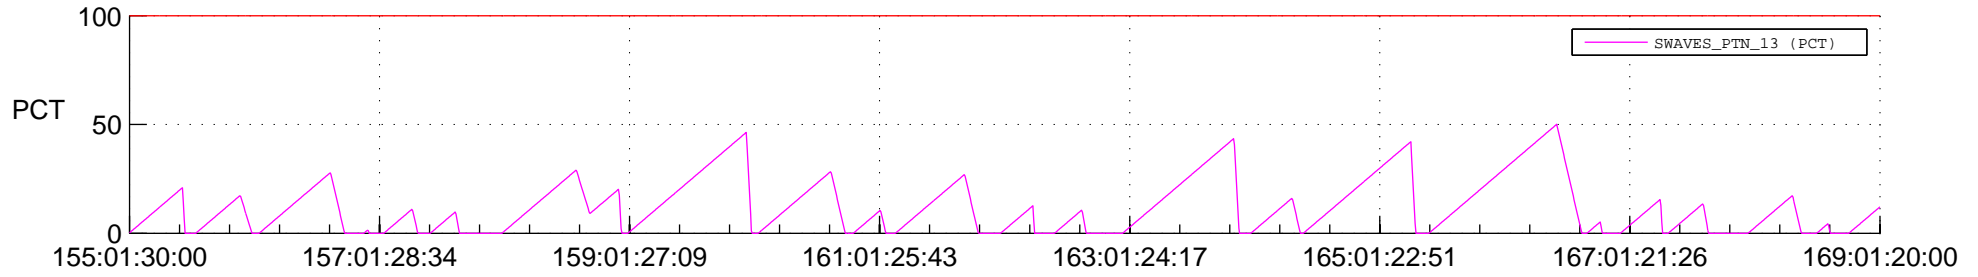

STEREO AHEAD SSR PCT Full Prediction

SWAVES_Percent_Full_Prediction

IMPACT_Percent_Full_Prediction

PLASTIC_Percent_Full_Prediction

Spacecraft_DownLink_Rate