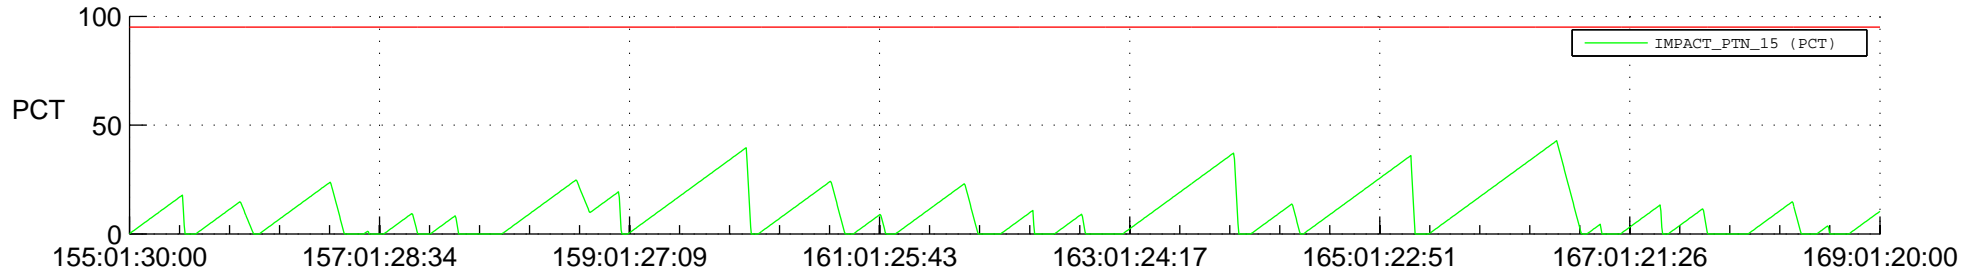

STEREO AHEAD SSR PCT Full Prediction

SWAVES_Percent_Full_Prediction

IMPACT_Percent_Full_Prediction

PLASTIC_Percent_Full_Prediction

Spacecraft_DownLink_Rate