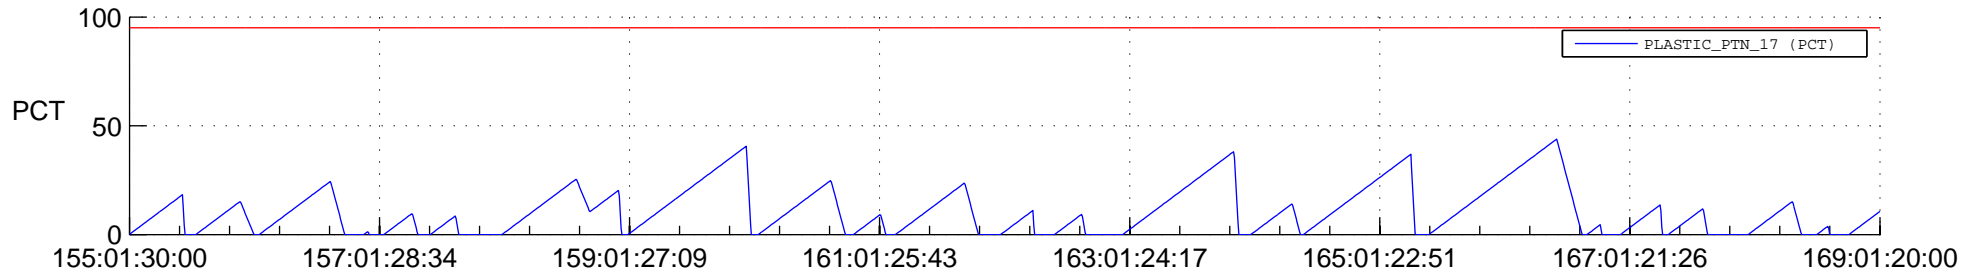

STEREO AHEAD SSR PCT Full Prediction

SWAVES_Percent_Full_Prediction

IMPACT_Percent_Full_Prediction

PLASTIC_Percent_Full_Prediction

Spacecraft_DownLink_Rate