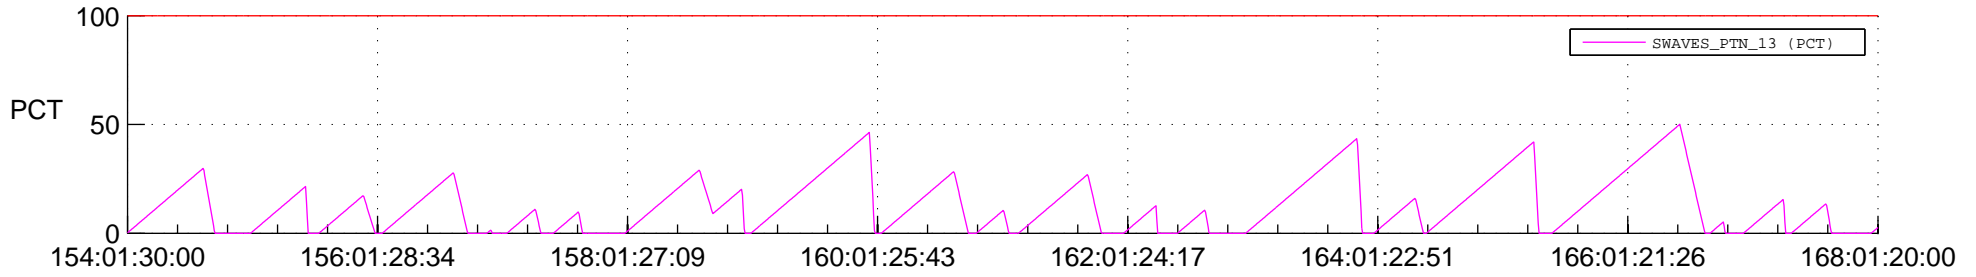

STEREO AHEAD SSR PCT Full Prediction

SWAVES_Percent_Full_Prediction

IMPACT_Percent_Full_Prediction

PLASTIC_Percent_Full_Prediction

Spacecraft_DownLink_Rate