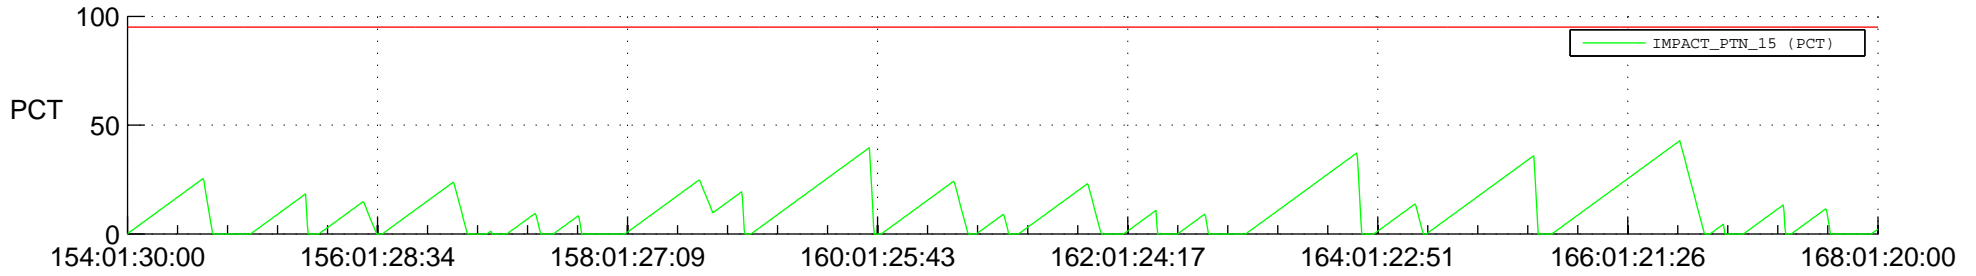

STEREO AHEAD SSR PCT Full Prediction

SWAVES_Percent_Full_Prediction

IMPACT_Percent_Full_Prediction

PLASTIC_Percent_Full_Prediction

Spacecraft_DownLink_Rate