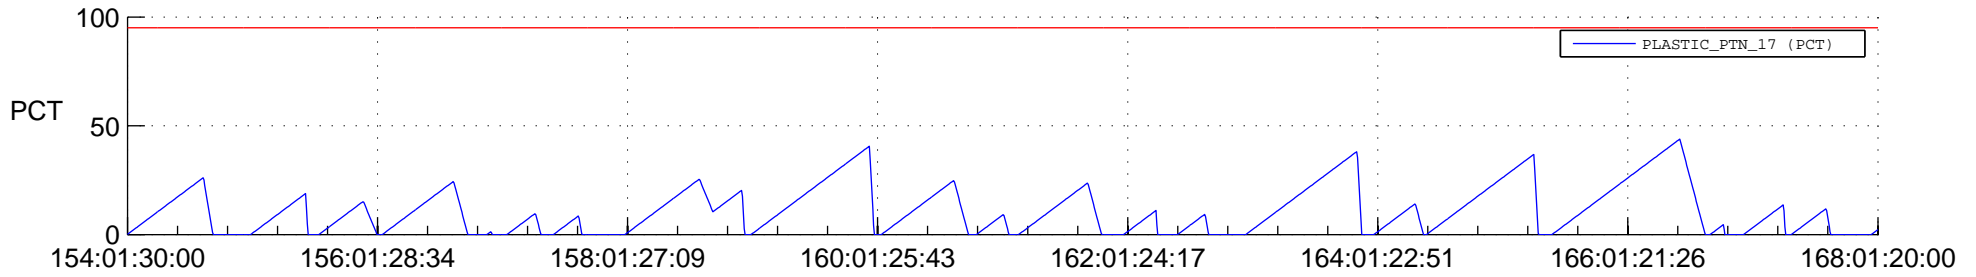

STEREO AHEAD SSR PCT Full Prediction

SWAVES_Percent_Full_Prediction

IMPACT_Percent_Full_Prediction

PLASTIC_Percent_Full_Prediction

Spacecraft_DownLink_Rate