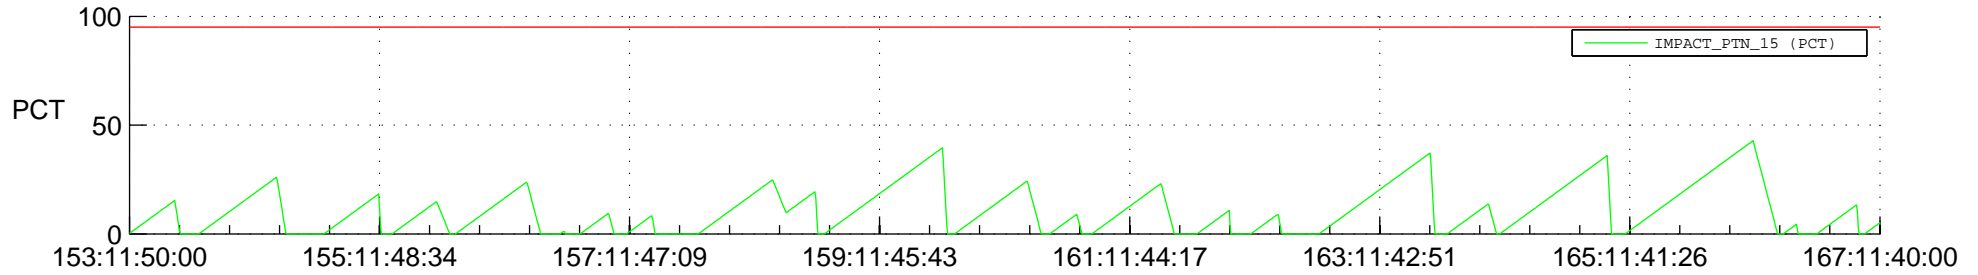

STEREO AHEAD SSR PCT Full Prediction

SWAVES_Percent_Full_Prediction

IMPACT_Percent_Full_Prediction

PLASTIC_Percent_Full_Prediction

Spacecraft_DownLink_Rate