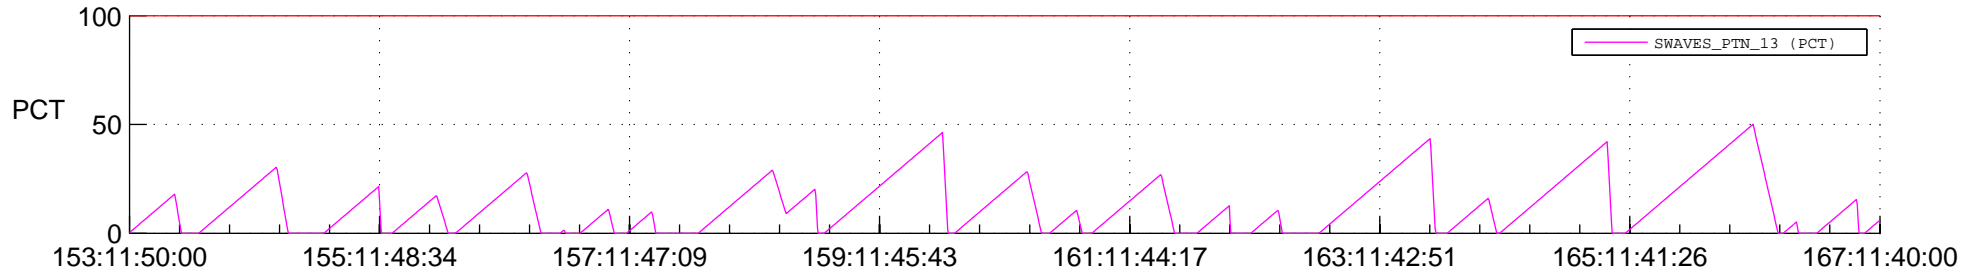

STEREO AHEAD SSR PCT Full Prediction

SWAVES_Percent_Full_Prediction

IMPACT_Percent_Full_Prediction

PLASTIC_Percent_Full_Prediction

Spacecraft_DownLink_Rate