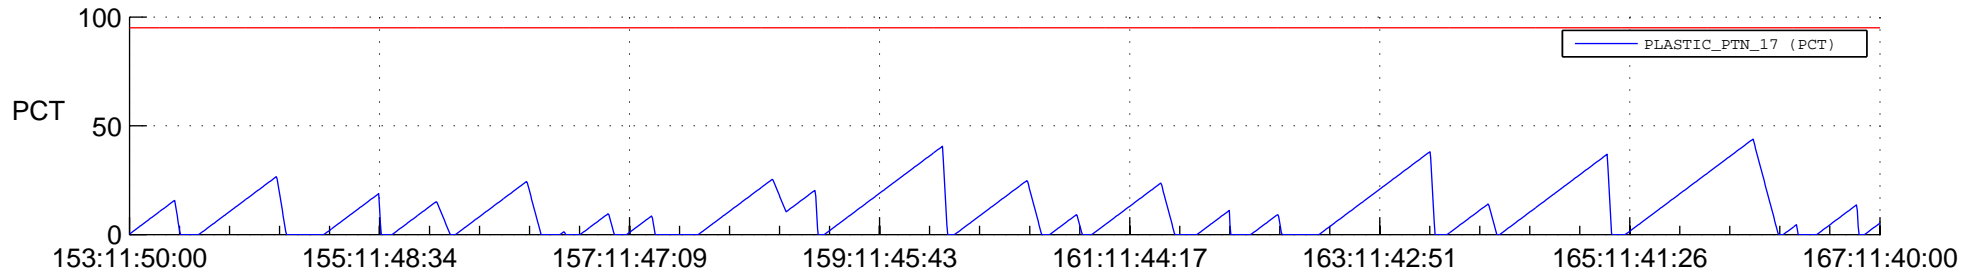

STEREO AHEAD SSR PCT Full Prediction

SWAVES_Percent_Full_Prediction

IMPACT_Percent_Full_Prediction

PLASTIC_Percent_Full_Prediction

Spacecraft_DownLink_Rate