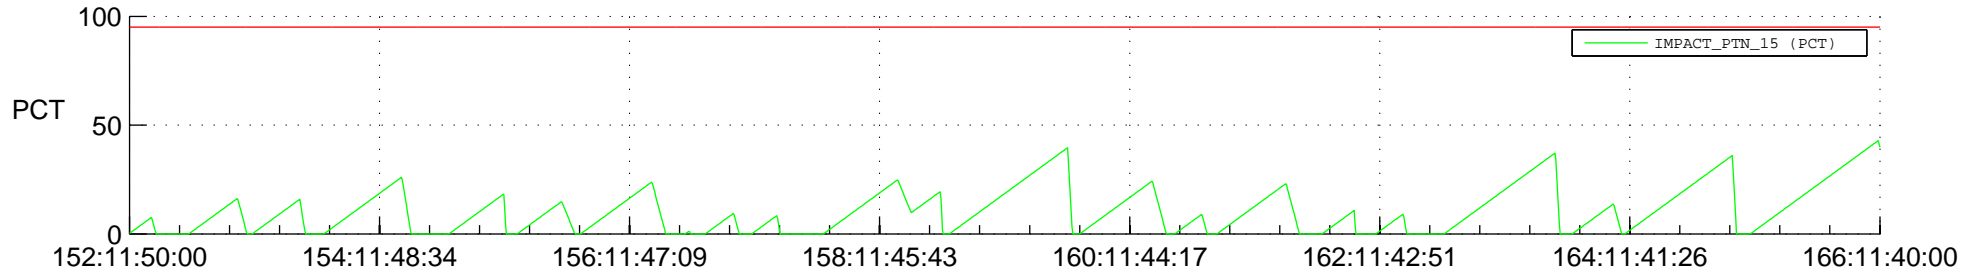

STEREO AHEAD SSR PCT Full Prediction

SWAVES_Percent_Full_Prediction

IMPACT_Percent_Full_Prediction

PLASTIC_Percent_Full_Prediction

Spacecraft_DownLink_Rate