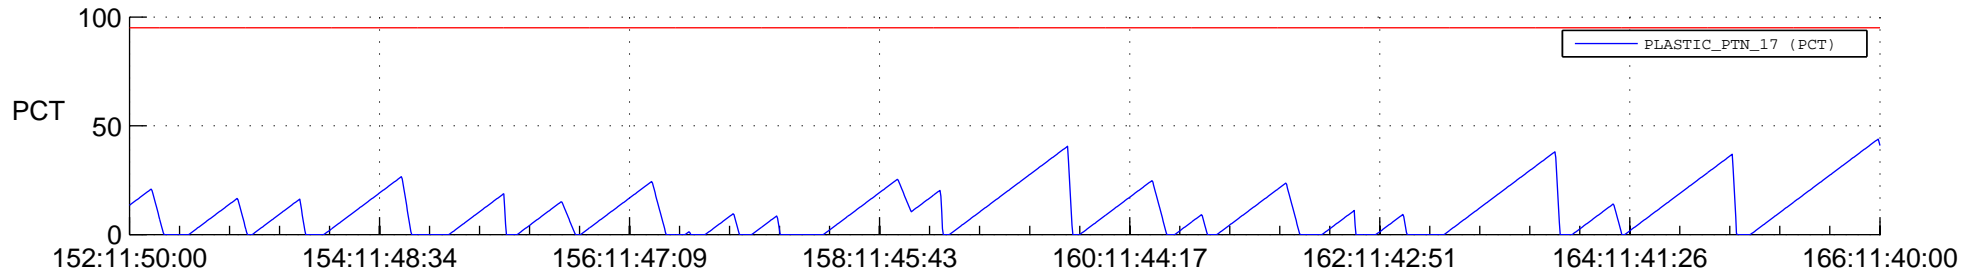

STEREO AHEAD SSR PCT Full Prediction

SWAVES_Percent_Full_Prediction

IMPACT_Percent_Full_Prediction

PLASTIC_Percent_Full_Prediction

Spacecraft_DownLink_Rate