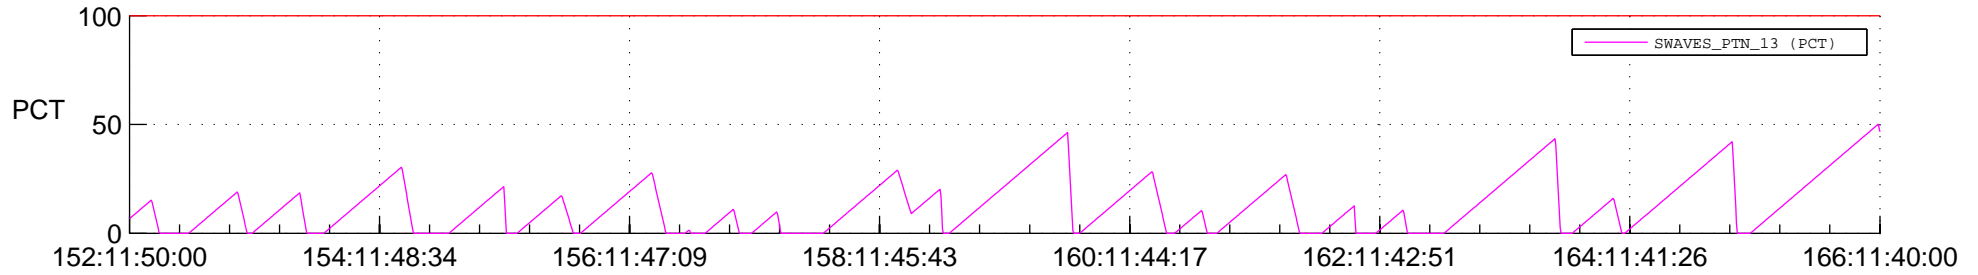

STEREO AHEAD SSR PCT Full Prediction

SWAVES_Percent_Full_Prediction

IMPACT_Percent_Full_Prediction

PLASTIC_Percent_Full_Prediction

Spacecraft_DownLink_Rate