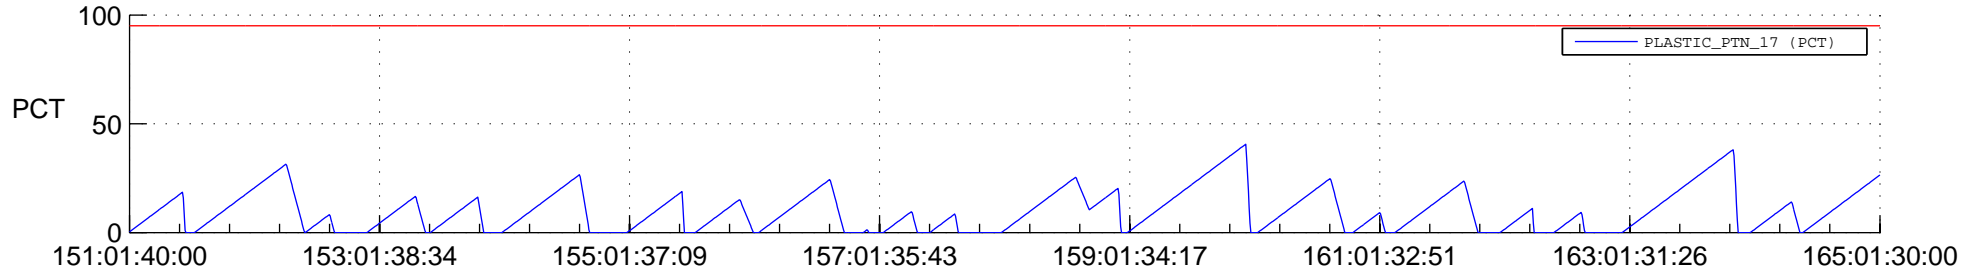

STEREO AHEAD SSR PCT Full Prediction

SWAVES_Percent_Full_Prediction

IMPACT_Percent_Full_Prediction

PLASTIC_Percent_Full_Prediction

Spacecraft_DownLink_Rate