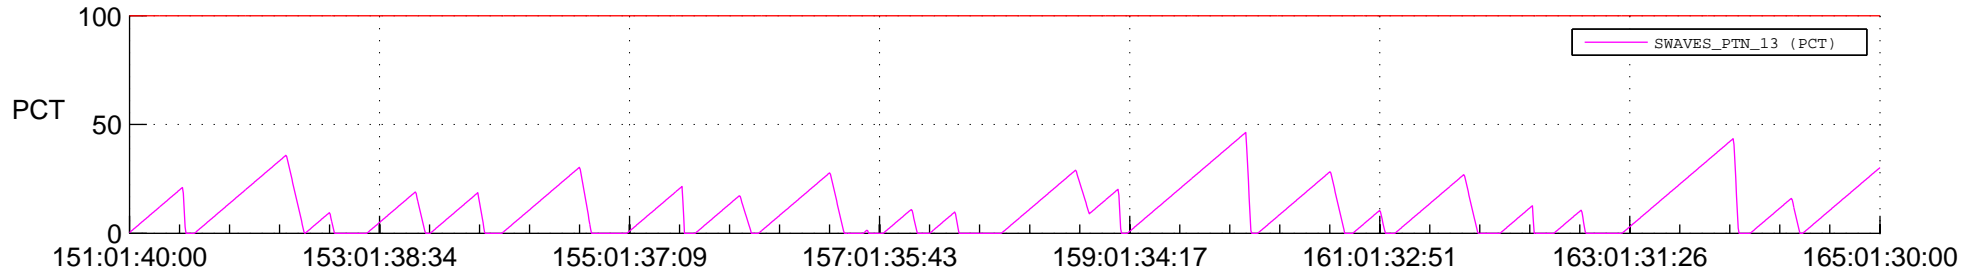

STEREO AHEAD SSR PCT Full Prediction

SWAVES_Percent_Full_Prediction

IMPACT_Percent_Full_Prediction

PLASTIC_Percent_Full_Prediction

Spacecraft_DownLink_Rate