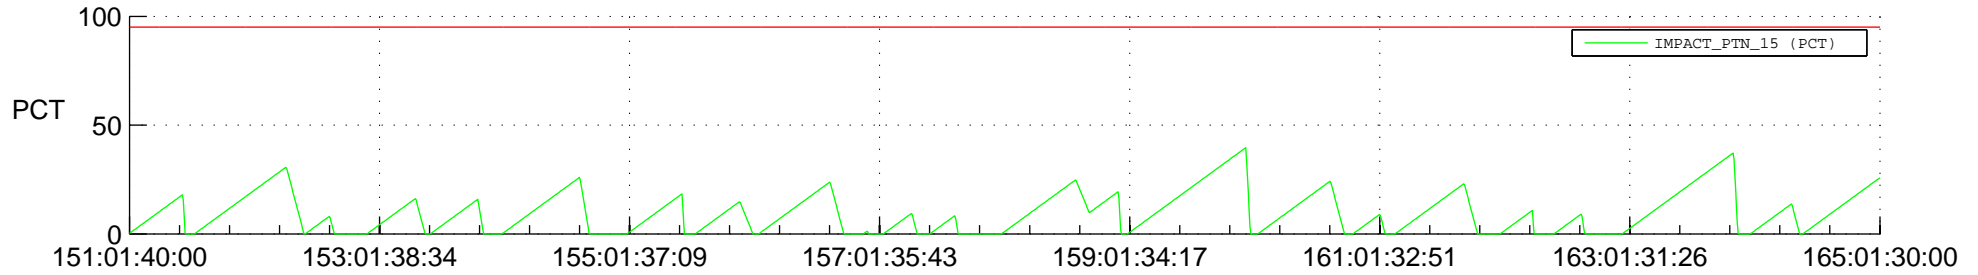

STEREO AHEAD SSR PCT Full Prediction

SWAVES_Percent_Full_Prediction

IMPACT_Percent_Full_Prediction

PLASTIC_Percent_Full_Prediction

Spacecraft_DownLink_Rate