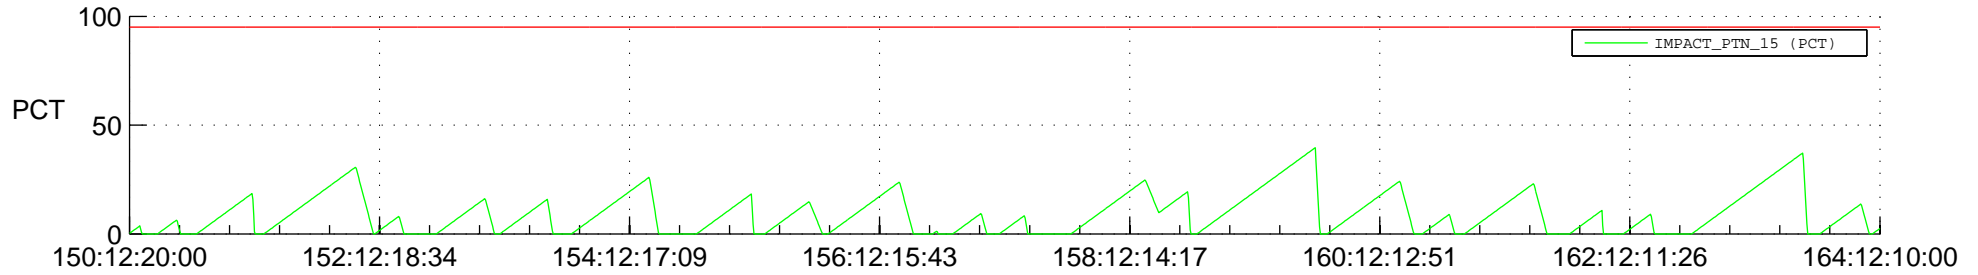

IMPACT_Percent_Full_Prediction