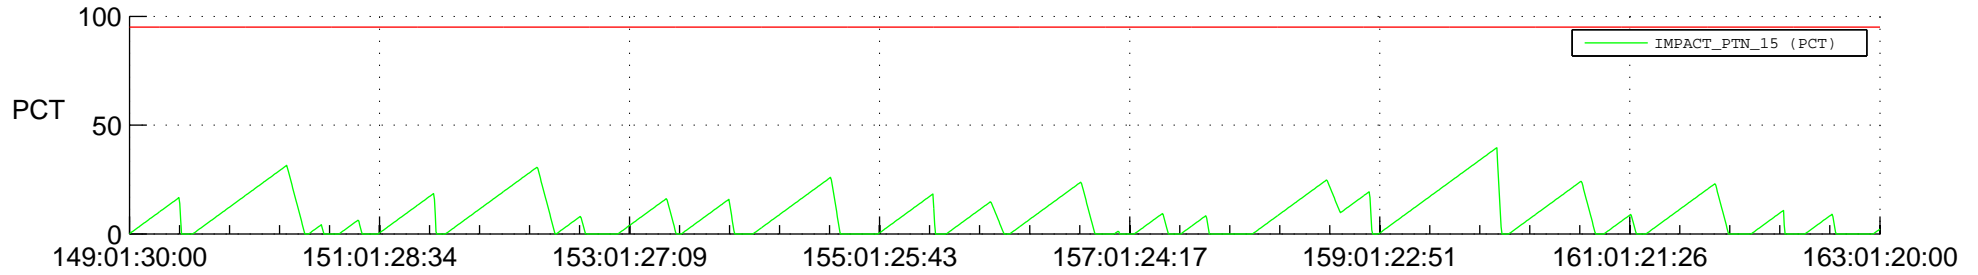

STEREO AHEAD SSR PCT Full Prediction

SWAVES_Percent_Full_Prediction

IMPACT_Percent_Full_Prediction

PLASTIC_Percent_Full_Prediction

Spacecraft_DownLink_Rate