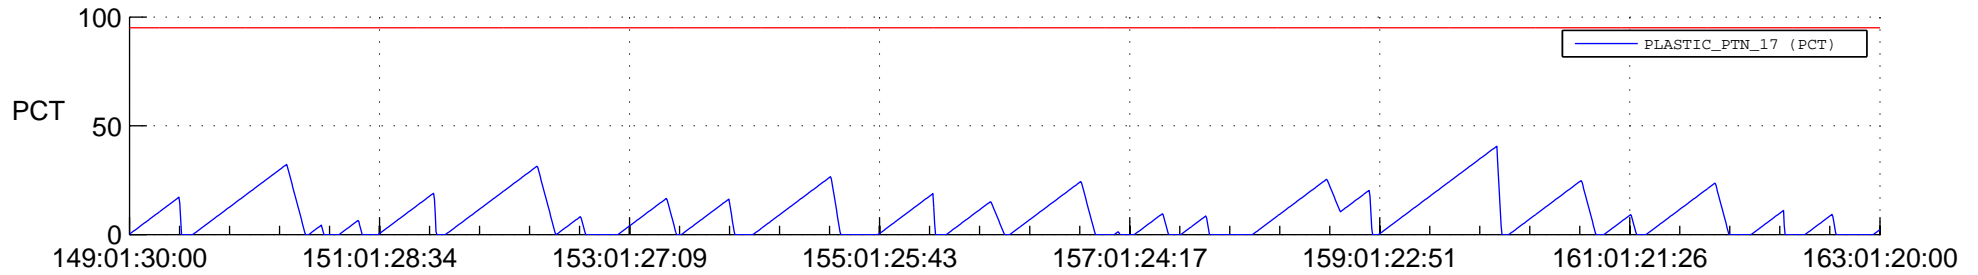

STEREO AHEAD SSR PCT Full Prediction

SWAVES_Percent_Full_Prediction

IMPACT_Percent_Full_Prediction

PLASTIC_Percent_Full_Prediction

Spacecraft_DownLink_Rate