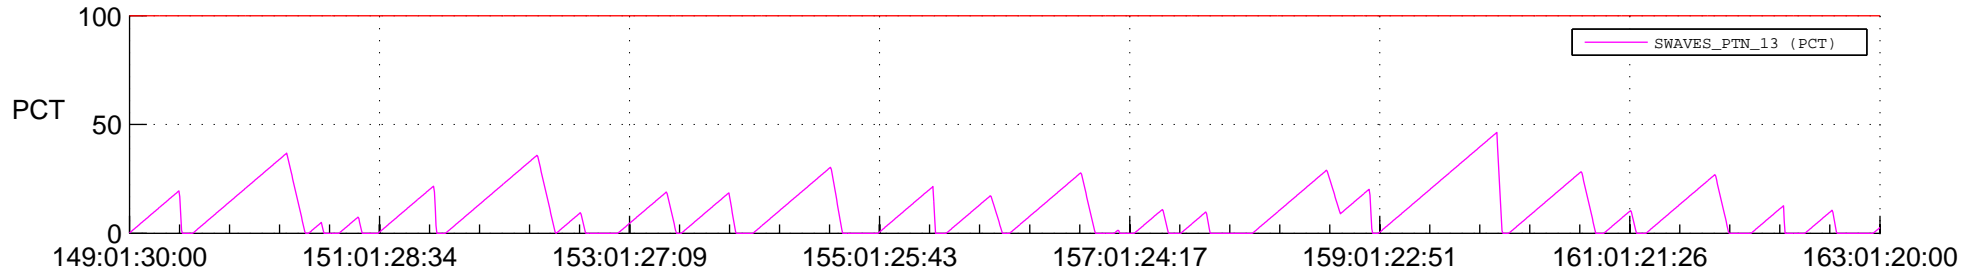

STEREO AHEAD SSR PCT Full Prediction

SWAVES_Percent_Full_Prediction

IMPACT_Percent_Full_Prediction

PLASTIC_Percent_Full_Prediction

Spacecraft_DownLink_Rate