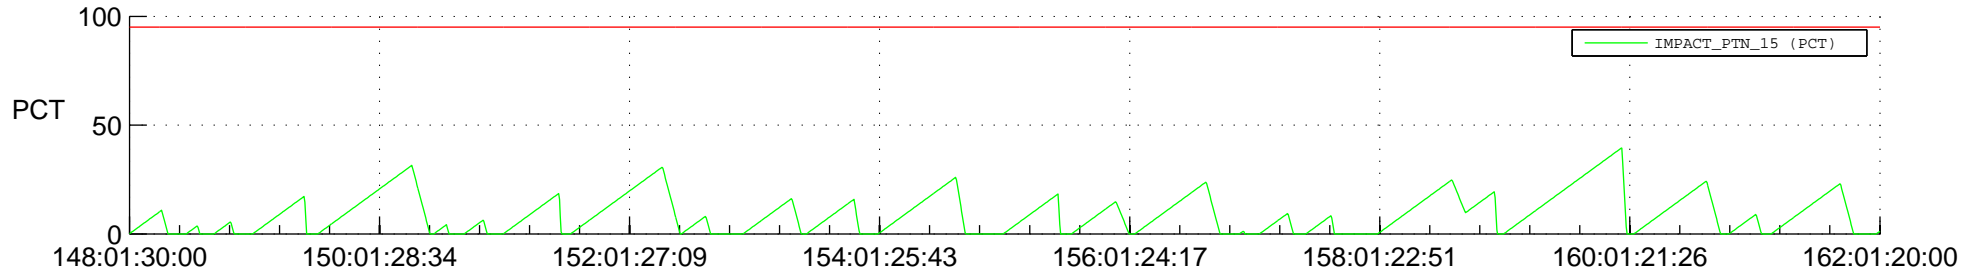

IMPACT_Percent_Full_Prediction