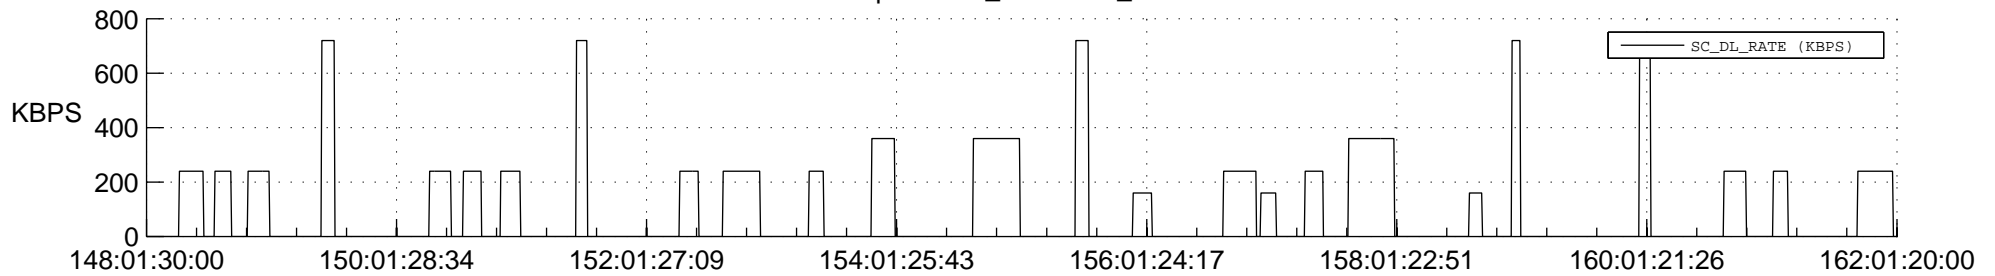

## Spacecraft\_DownLink\_Rate

Ground Time (2016:148:01:30:00.000 -2016:162:01:20:00.000)