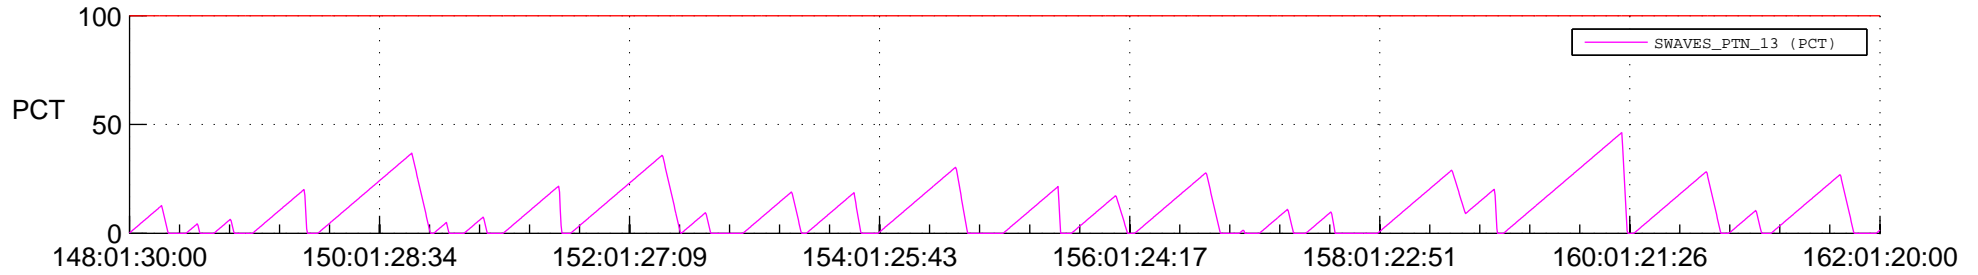

## SWAVES\_Percent\_Full\_Prediction

## Spacecraft\_DownLink\_Rate

Ground Time (2016:148:01:30:00.000 -2016:162:01:20:00.000)