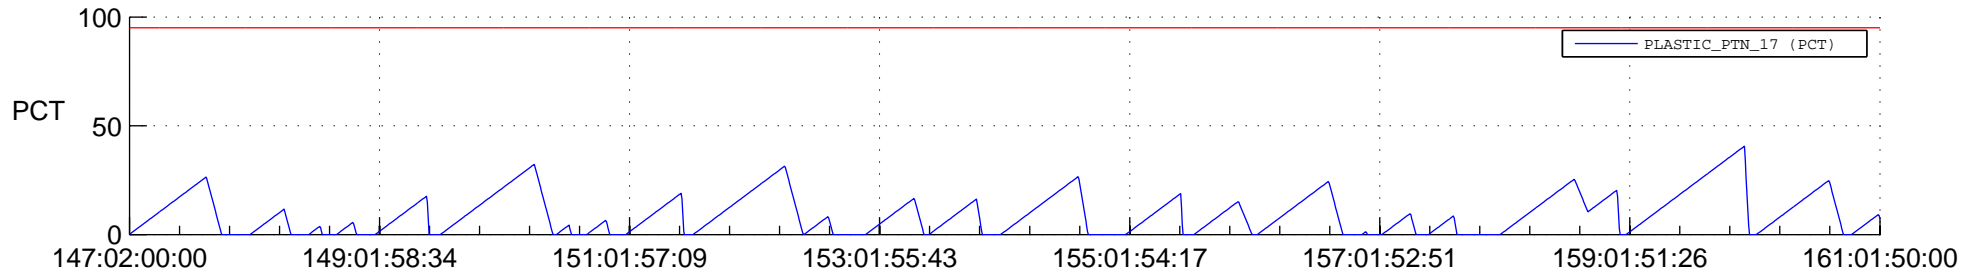

STEREO AHEAD SSR PCT Full Prediction

SWAVES_Percent_Full_Prediction

IMPACT_Percent_Full_Prediction

PLASTIC_Percent_Full_Prediction

Spacecraft_DownLink_Rate