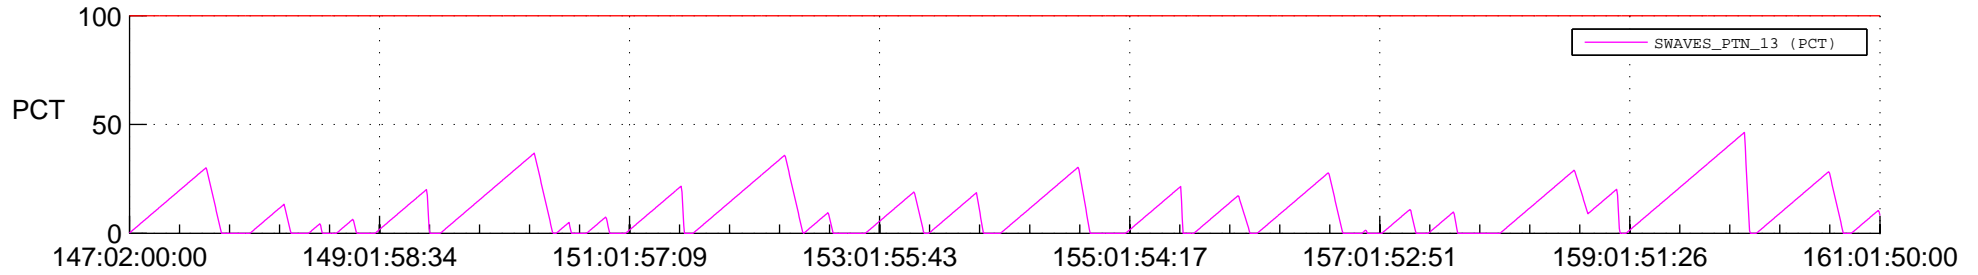

STEREO AHEAD SSR PCT Full Prediction

SWAVES_Percent_Full_Prediction

IMPACT_Percent_Full_Prediction

PLASTIC_Percent_Full_Prediction

Spacecraft_DownLink_Rate