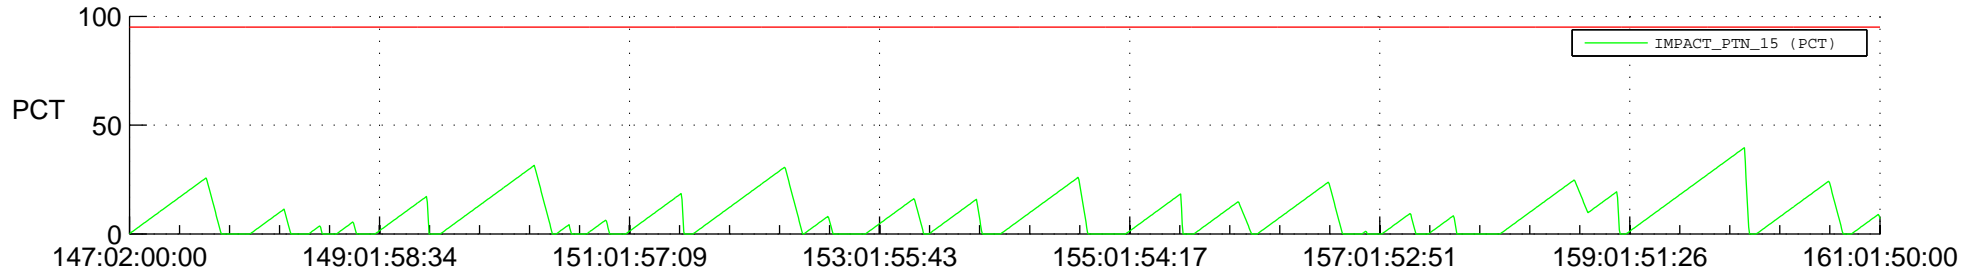

STEREO AHEAD SSR PCT Full Prediction

SWAVES_Percent_Full_Prediction

IMPACT_Percent_Full_Prediction

PLASTIC_Percent_Full_Prediction

Spacecraft_DownLink_Rate