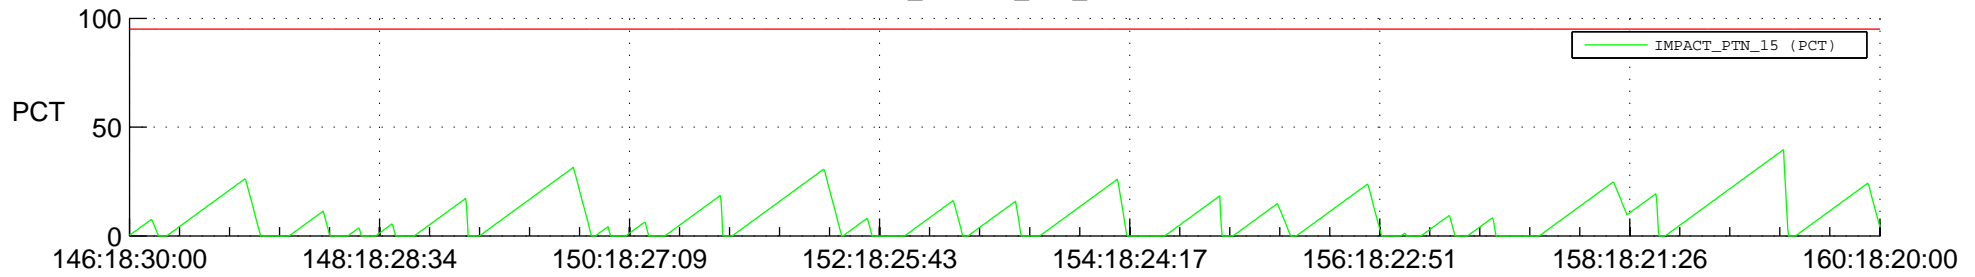

STEREO AHEAD SSR PCT Full Prediction

SWAVES_Percent_Full_Prediction

IMPACT_Percent_Full_Prediction

PLASTIC_Percent_Full_Prediction

Spacecraft_DownLink_Rate