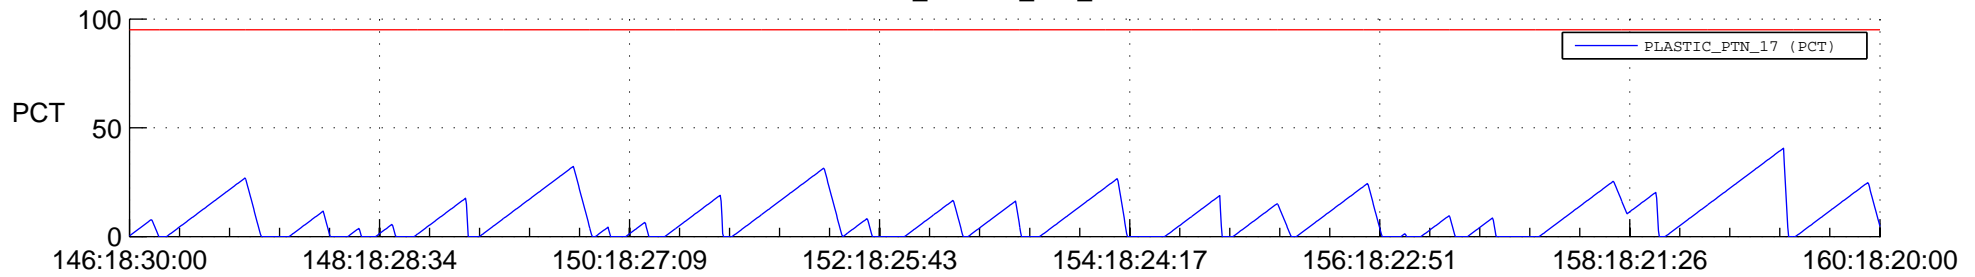

STEREO AHEAD SSR PCT Full Prediction

SWAVES_Percent_Full_Prediction

IMPACT_Percent_Full_Prediction

PLASTIC_Percent_Full_Prediction

Spacecraft_DownLink_Rate