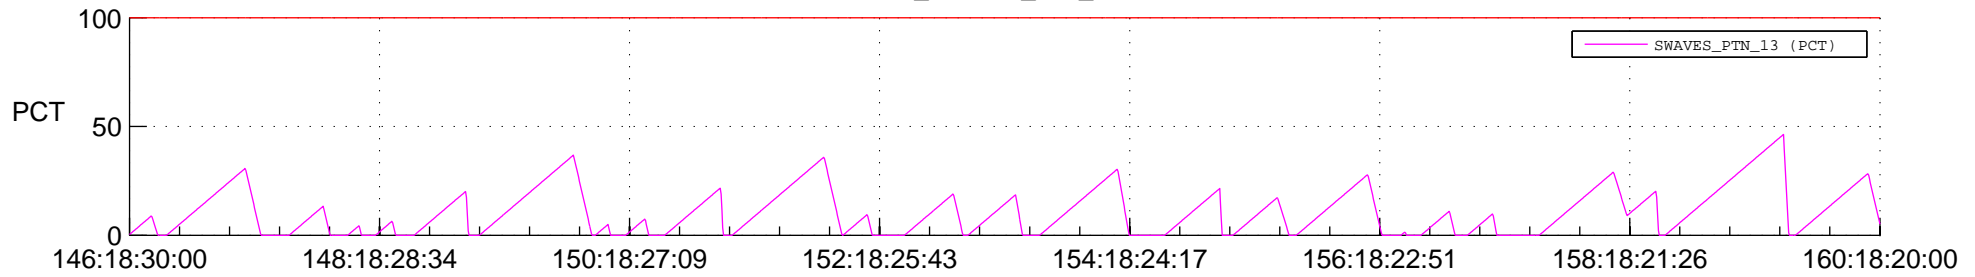

STEREO AHEAD SSR PCT Full Prediction

SWAVES_Percent_Full_Prediction

IMPACT_Percent_Full_Prediction

PLASTIC_Percent_Full_Prediction

Spacecraft_DownLink_Rate