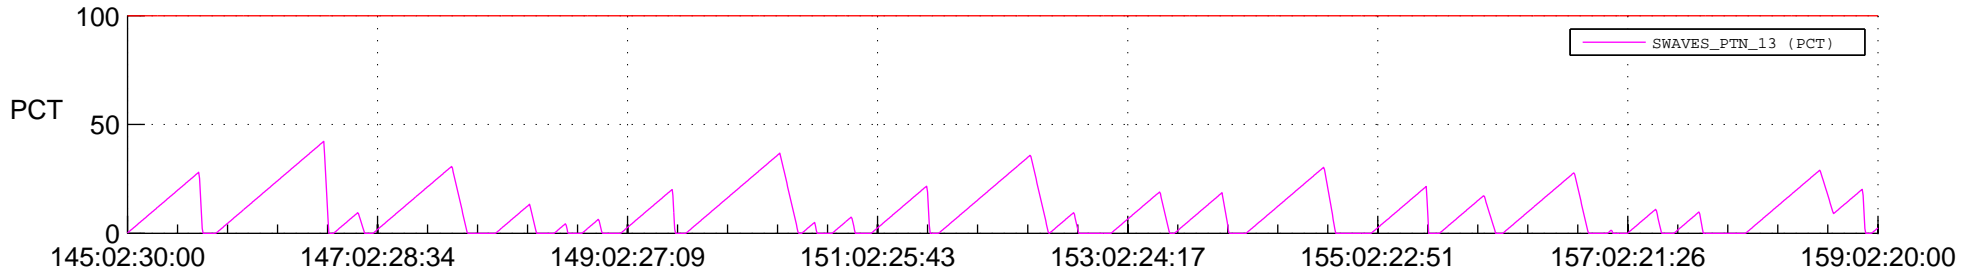

STEREO AHEAD SSR PCT Full Prediction

SWAVES_Percent_Full_Prediction

IMPACT_Percent_Full_Prediction

PLASTIC_Percent_Full_Prediction

Spacecraft_DownLink_Rate

Ground Time (2016:145:02:30:00.000 -2016:159:02:20:00.000)