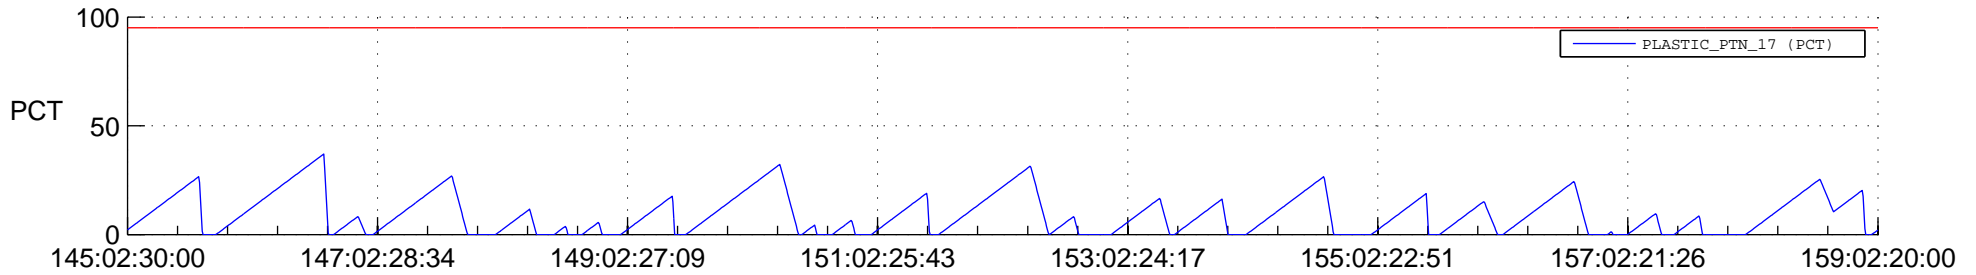

STEREO AHEAD SSR PCT Full Prediction

SWAVES_Percent_Full_Prediction

IMPACT_Percent_Full_Prediction

PLASTIC_Percent_Full_Prediction

Spacecraft_DownLink_Rate

Ground Time (2016:145:02:30:00.000 -2016:159:02:20:00.000)