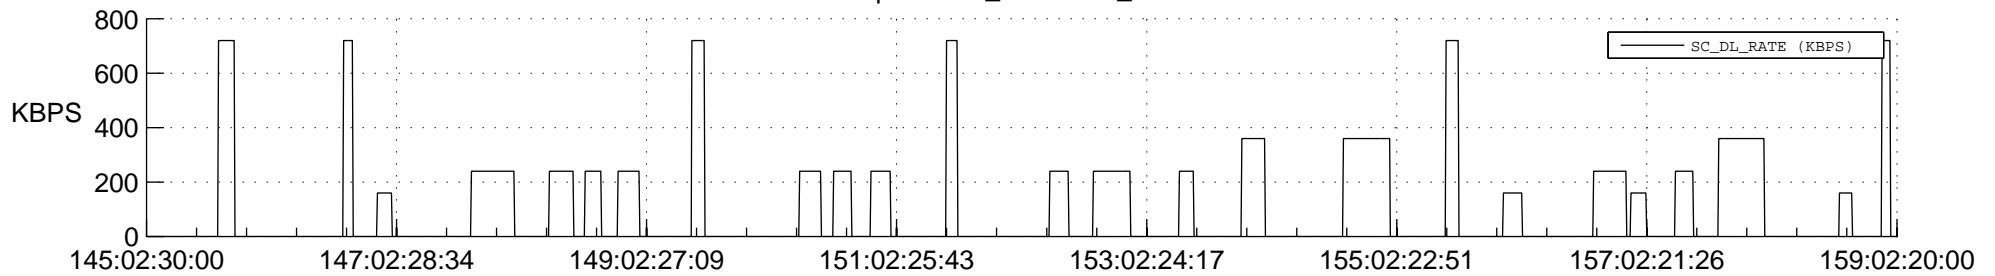

STEREO AHEAD SSR PCT Full Prediction

SWAVES_Percent_Full_Prediction

IMPACT_Percent_Full_Prediction

PLASTIC_Percent_Full_Prediction

Spacecraft_DownLink_Rate

Ground Time (2016:145:02:30:00.000 -2016:159:02:20:00.000)