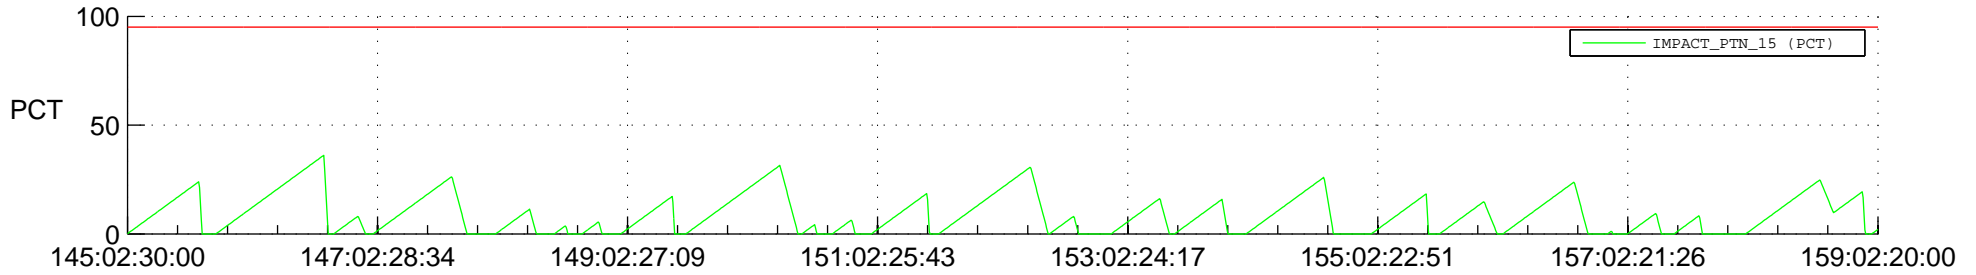

STEREO AHEAD SSR PCT Full Prediction

SWAVES_Percent_Full_Prediction

IMPACT_Percent_Full_Prediction

PLASTIC_Percent_Full_Prediction

Spacecraft_DownLink_Rate

Ground Time (2016:145:02:30:00.000 -2016:159:02:20:00.000)