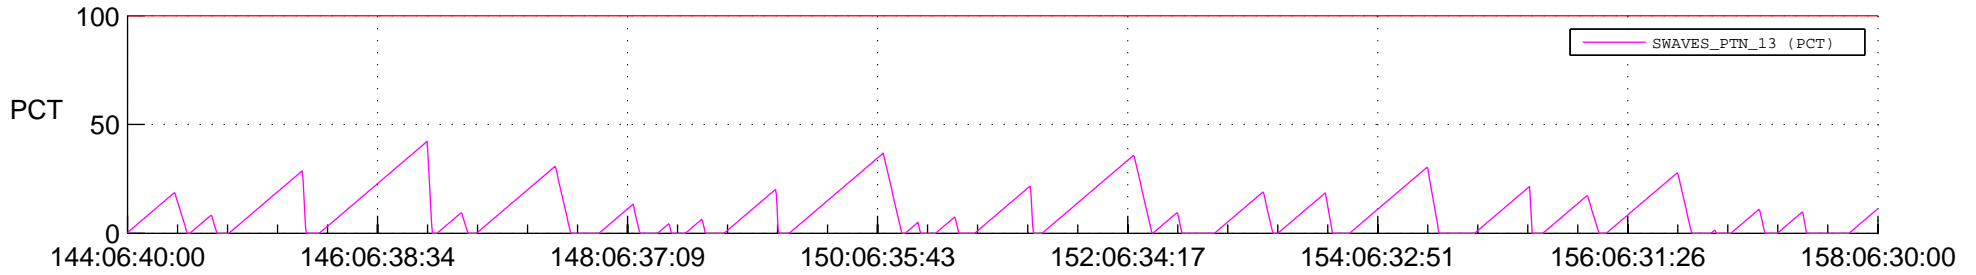

STEREO AHEAD SSR PCT Full Prediction

SWAVES_Percent_Full_Prediction

IMPACT_Percent_Full_Prediction

PLASTIC_Percent_Full_Prediction

Spacecraft_DownLink_Rate

Ground Time (2016:144:06:40:00.000 -2016:158:06:30:00.000)