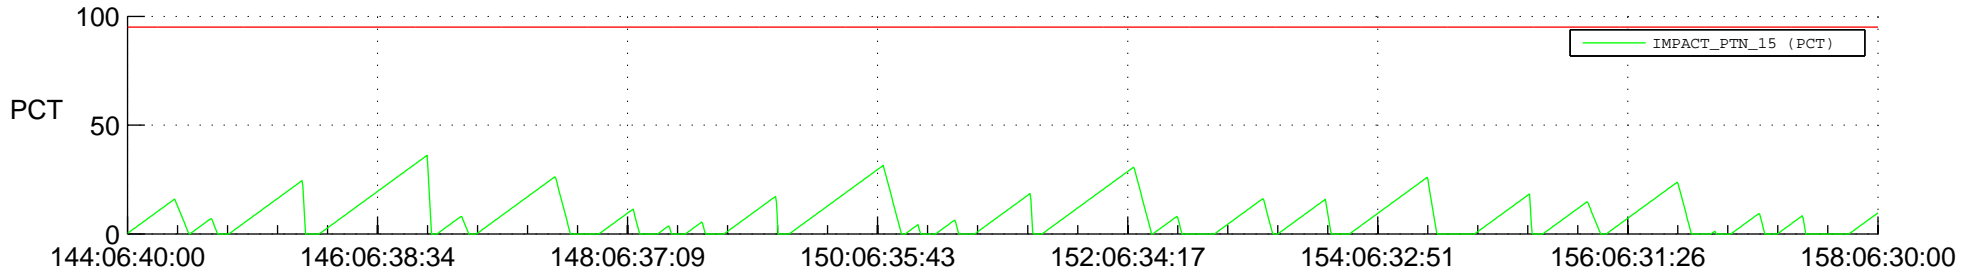

STEREO AHEAD SSR PCT Full Prediction

SWAVES_Percent_Full_Prediction

IMPACT_Percent_Full_Prediction

PLASTIC_Percent_Full_Prediction

Spacecraft_DownLink_Rate

Ground Time (2016:144:06:40:00.000 -2016:158:06:30:00.000)