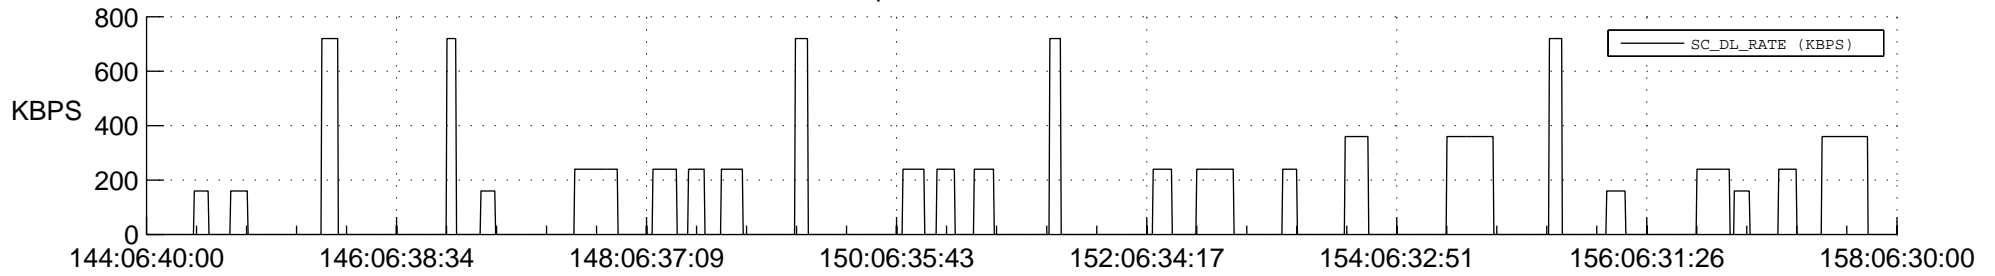

STEREO AHEAD SSR PCT Full Prediction

SWAVES_Percent_Full_Prediction

IMPACT_Percent_Full_Prediction

PLASTIC_Percent_Full_Prediction

Spacecraft_DownLink_Rate

Ground Time (2016:144:06:40:00.000 -2016:158:06:30:00.000)