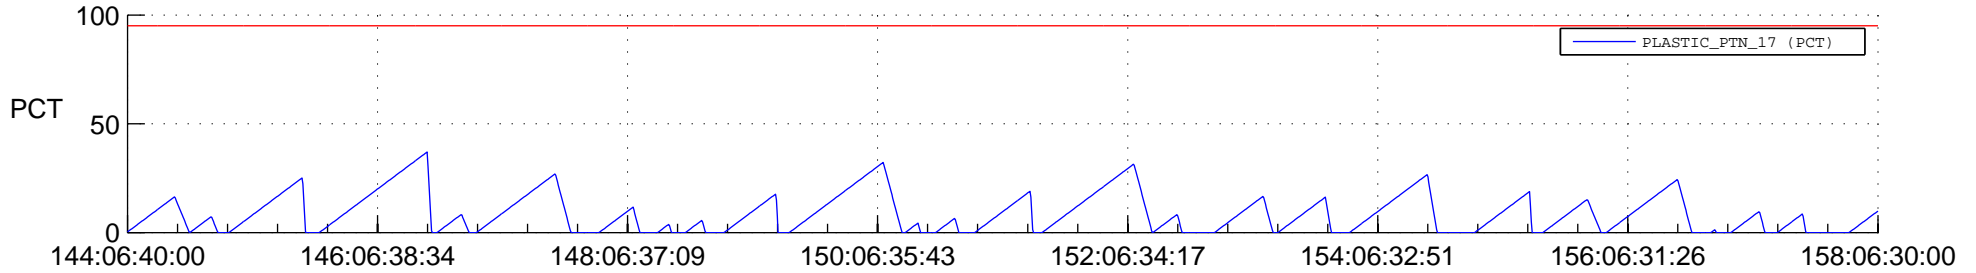

STEREO AHEAD SSR PCT Full Prediction

SWAVES_Percent_Full_Prediction

IMPACT_Percent_Full_Prediction

PLASTIC_Percent_Full_Prediction

Spacecraft_DownLink_Rate

Ground Time (2016:144:06:40:00.000 -2016:158:06:30:00.000)