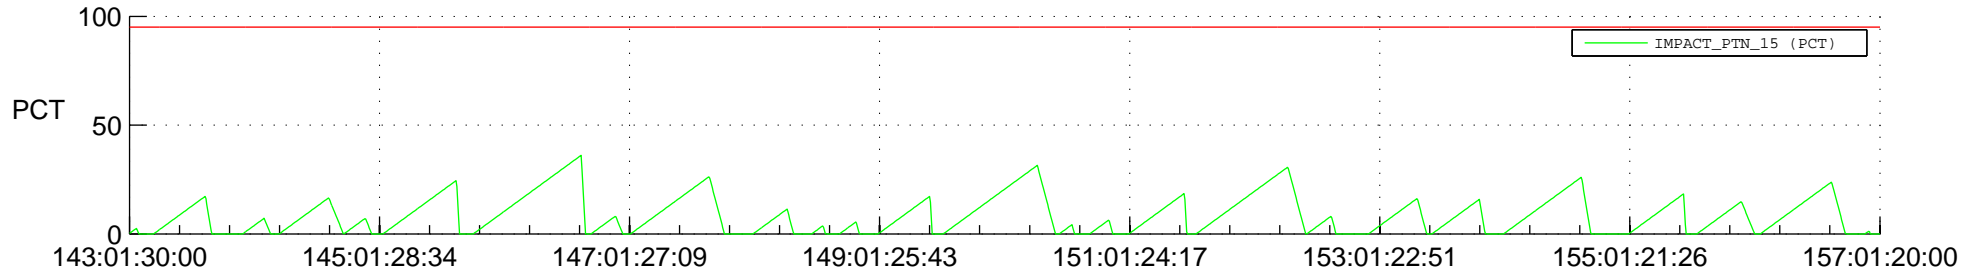

STEREO AHEAD SSR PCT Full Prediction

SWAVES_Percent_Full_Prediction

IMPACT_Percent_Full_Prediction

PLASTIC_Percent_Full_Prediction

Spacecraft_DownLink_Rate