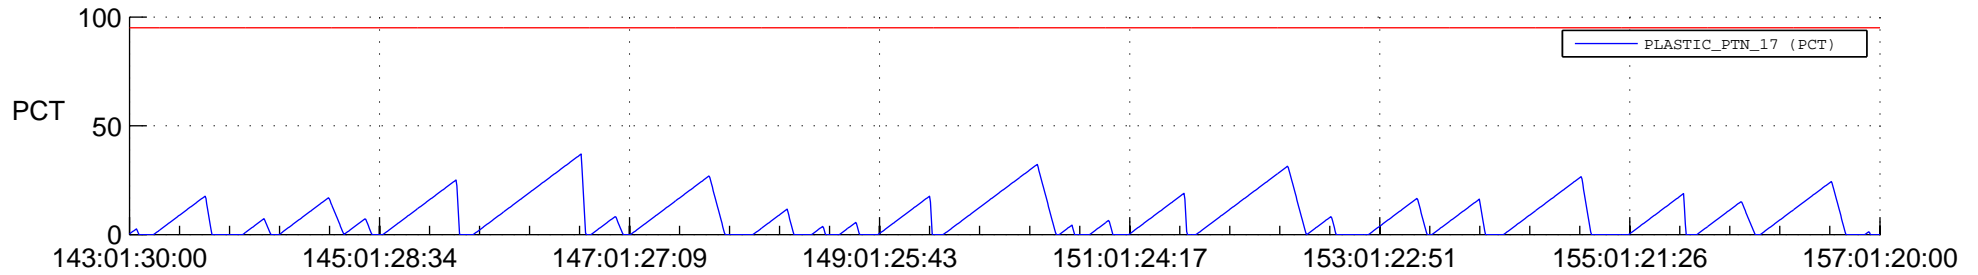

STEREO AHEAD SSR PCT Full Prediction

SWAVES_Percent_Full_Prediction

IMPACT_Percent_Full_Prediction

PLASTIC_Percent_Full_Prediction

Spacecraft_DownLink_Rate