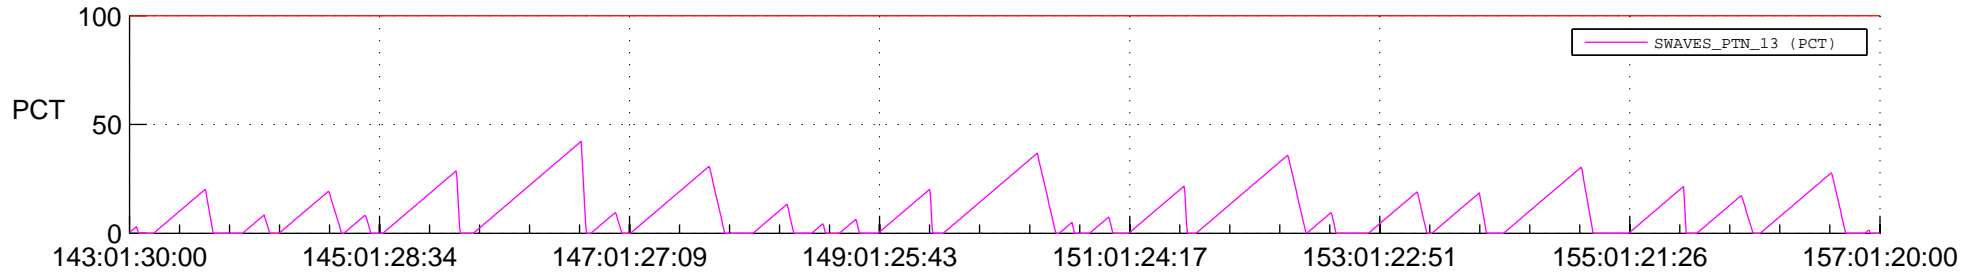

STEREO AHEAD SSR PCT Full Prediction

SWAVES_Percent_Full_Prediction

IMPACT_Percent_Full_Prediction

PLASTIC_Percent_Full_Prediction

Spacecraft_DownLink_Rate