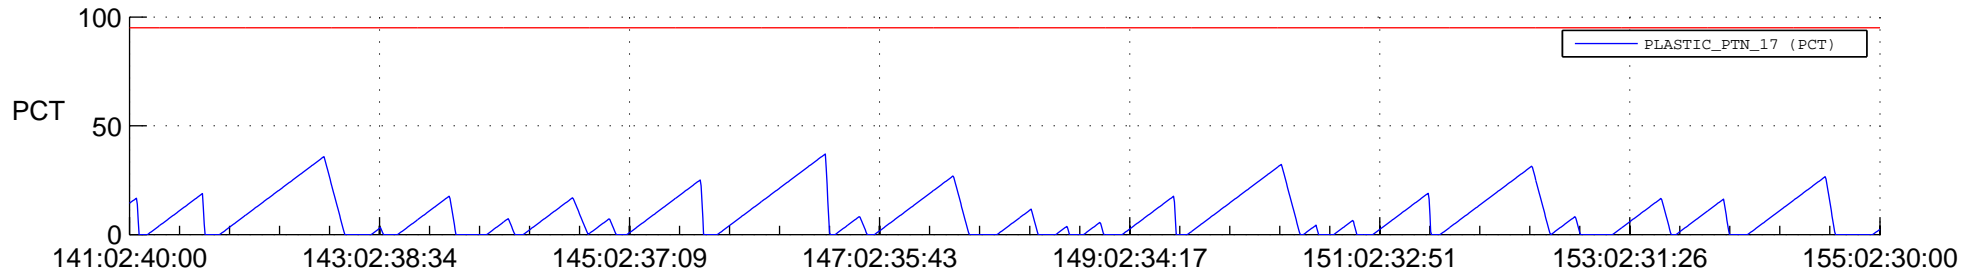

STEREO AHEAD SSR PCT Full Prediction

SWAVES_Percent_Full_Prediction

IMPACT_Percent_Full_Prediction

PLASTIC_Percent_Full_Prediction

Spacecraft_DownLink_Rate