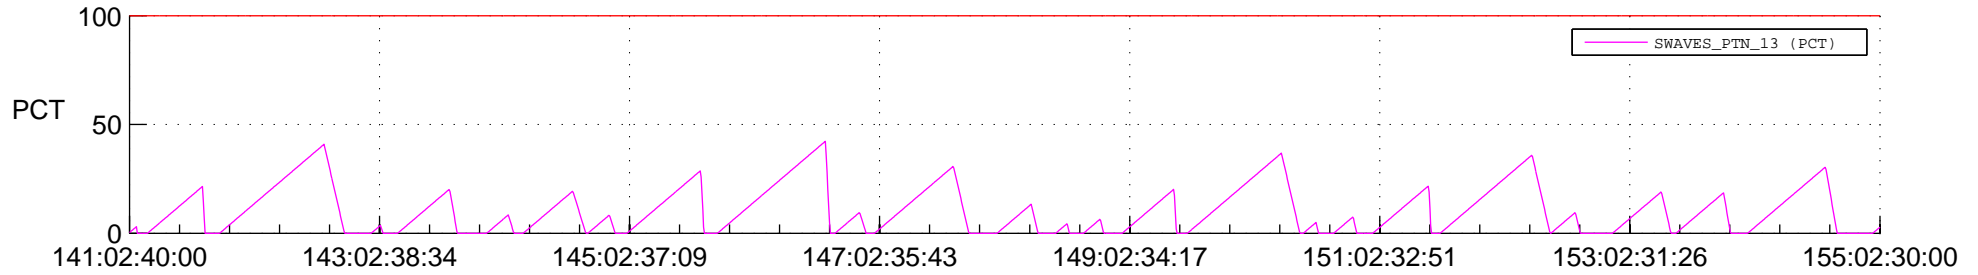

STEREO AHEAD SSR PCT Full Prediction

SWAVES_Percent_Full_Prediction

IMPACT_Percent_Full_Prediction

PLASTIC_Percent_Full_Prediction

Spacecraft_DownLink_Rate