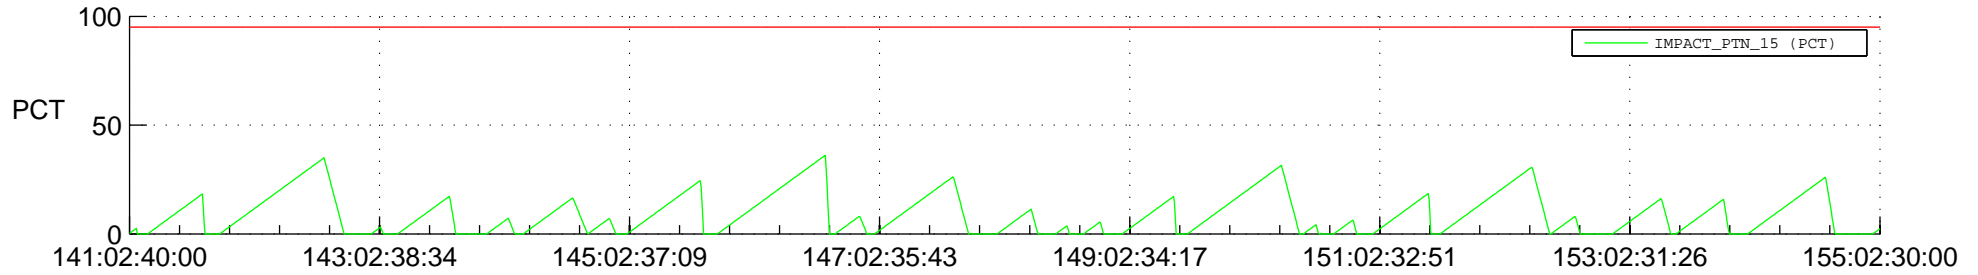

STEREO AHEAD SSR PCT Full Prediction

SWAVES_Percent_Full_Prediction

IMPACT_Percent_Full_Prediction

PLASTIC_Percent_Full_Prediction

Spacecraft_DownLink_Rate