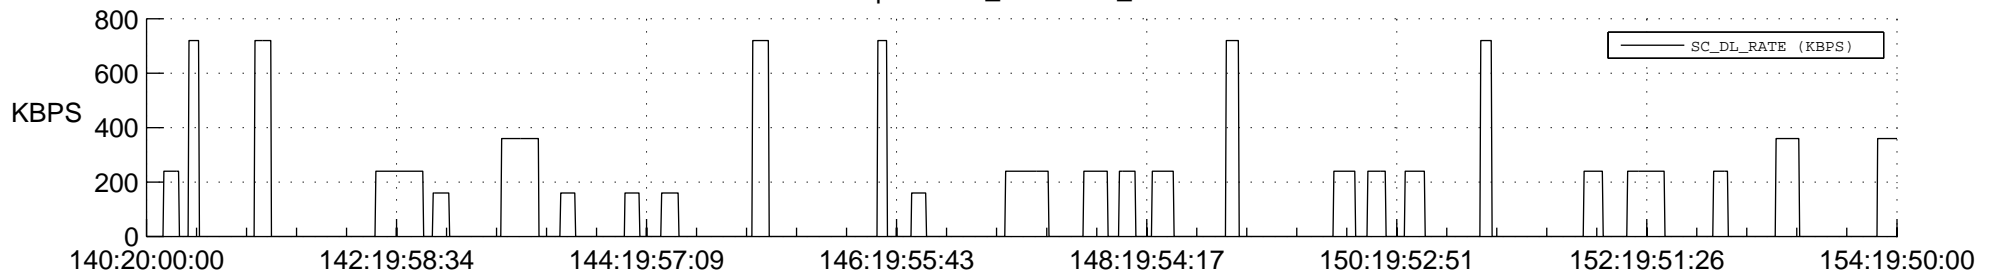

STEREO AHEAD SSR PCT Full Prediction

SWAVES_Percent_Full_Prediction

IMPACT_Percent_Full_Prediction

PLASTIC_Percent_Full_Prediction

Spacecraft_DownLink_Rate

Ground Time (2016:140:20:00:00.000 -2016:154:19:50:00.000)