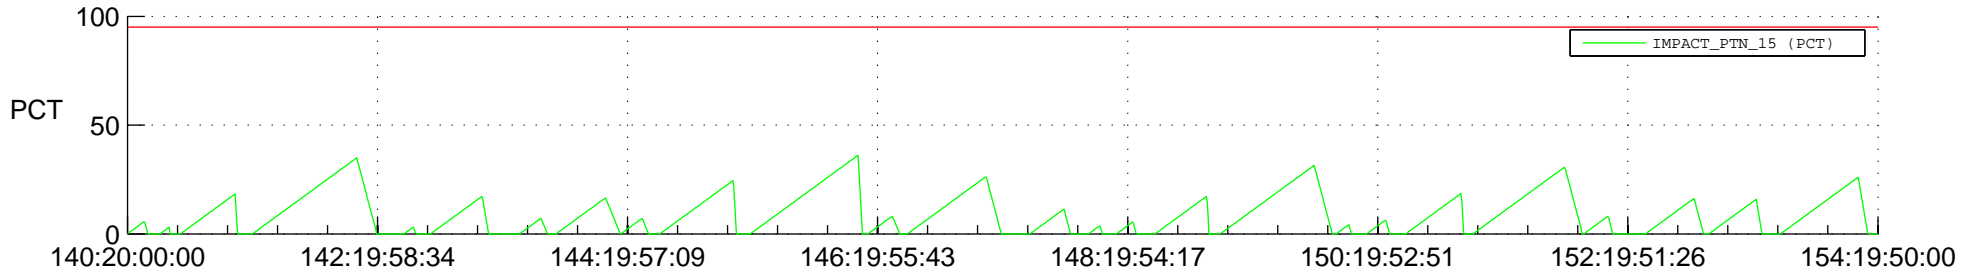

STEREO AHEAD SSR PCT Full Prediction

SWAVES_Percent_Full_Prediction

IMPACT_Percent_Full_Prediction

PLASTIC_Percent_Full_Prediction

Spacecraft_DownLink_Rate

Ground Time (2016:140:20:00:00.000 -2016:154:19:50:00.000)