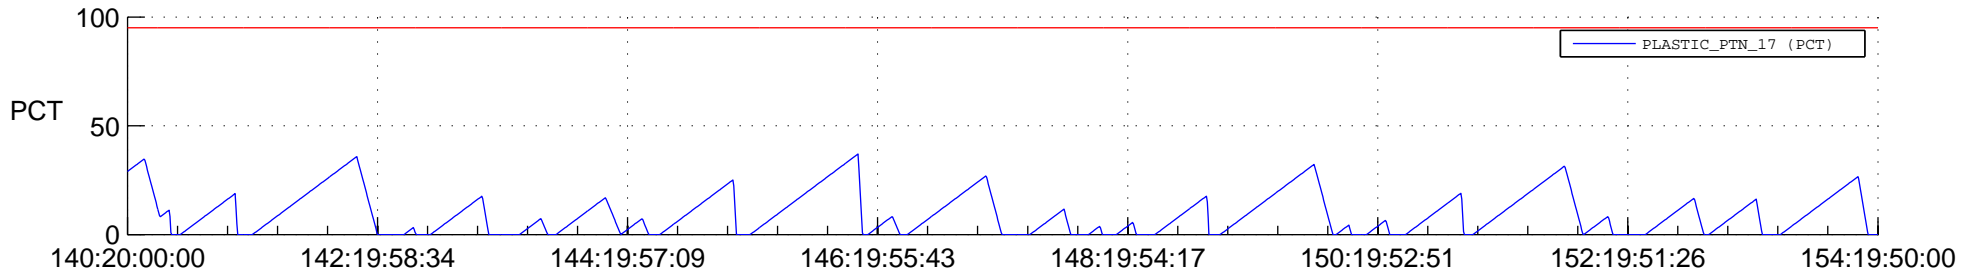

STEREO AHEAD SSR PCT Full Prediction

SWAVES_Percent_Full_Prediction

IMPACT_Percent_Full_Prediction

PLASTIC_Percent_Full_Prediction

Spacecraft_DownLink_Rate

Ground Time (2016:140:20:00:00.000 -2016:154:19:50:00.000)