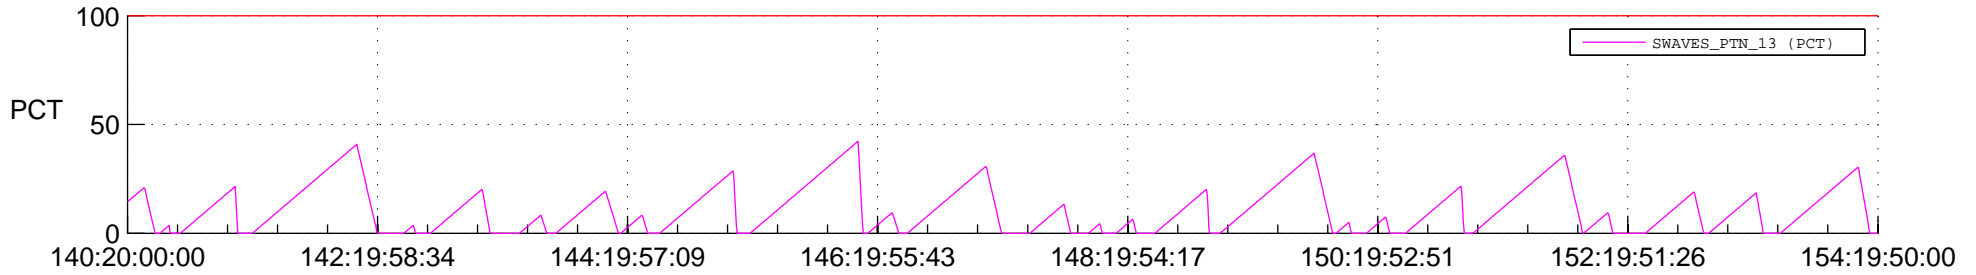

STEREO AHEAD SSR PCT Full Prediction

SWAVES_Percent_Full_Prediction

IMPACT_Percent_Full_Prediction

PLASTIC_Percent_Full_Prediction

Spacecraft_DownLink_Rate

Ground Time (2016:140:20:00:00.000 -2016:154:19:50:00.000)