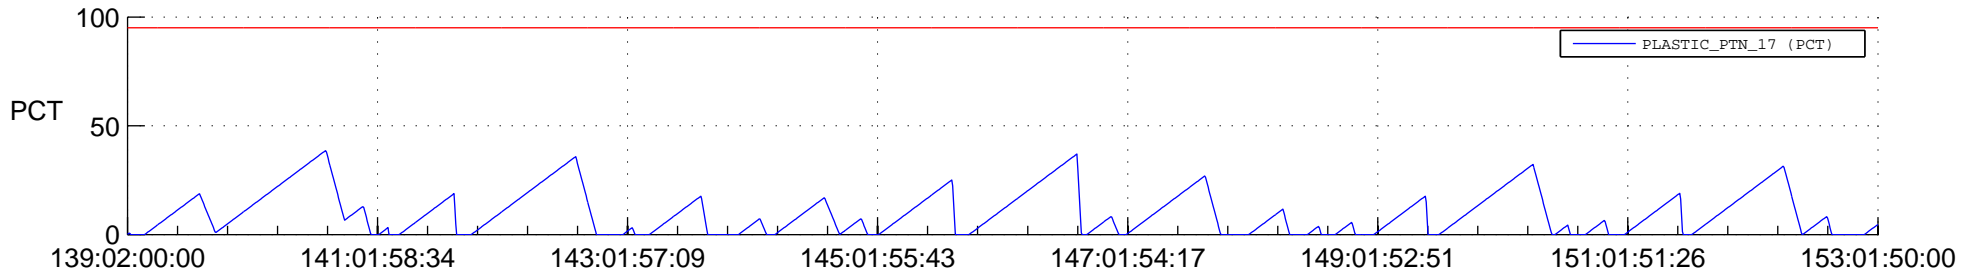

STEREO AHEAD SSR PCT Full Prediction

SWAVES_Percent_Full_Prediction

IMPACT_Percent_Full_Prediction

PLASTIC_Percent_Full_Prediction

Spacecraft_DownLink_Rate