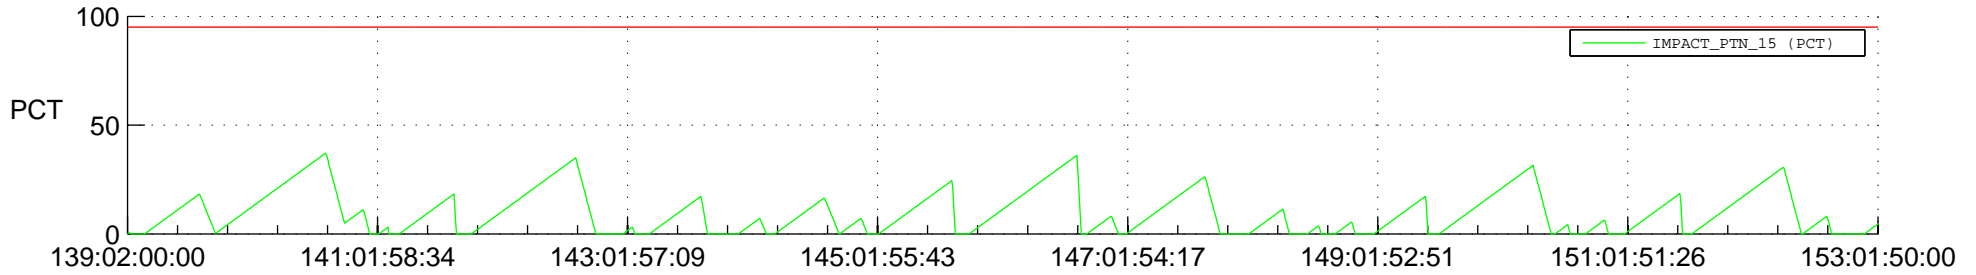

STEREO AHEAD SSR PCT Full Prediction

SWAVES_Percent_Full_Prediction

IMPACT_Percent_Full_Prediction

PLASTIC_Percent_Full_Prediction

Spacecraft_DownLink_Rate