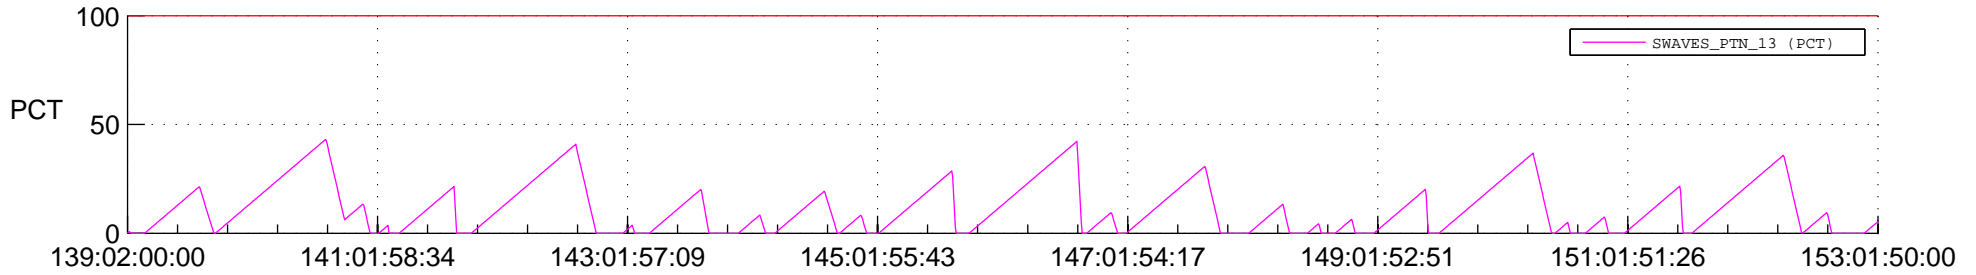

STEREO AHEAD SSR PCT Full Prediction

SWAVES_Percent_Full_Prediction

IMPACT_Percent_Full_Prediction

PLASTIC_Percent_Full_Prediction

Spacecraft_DownLink_Rate