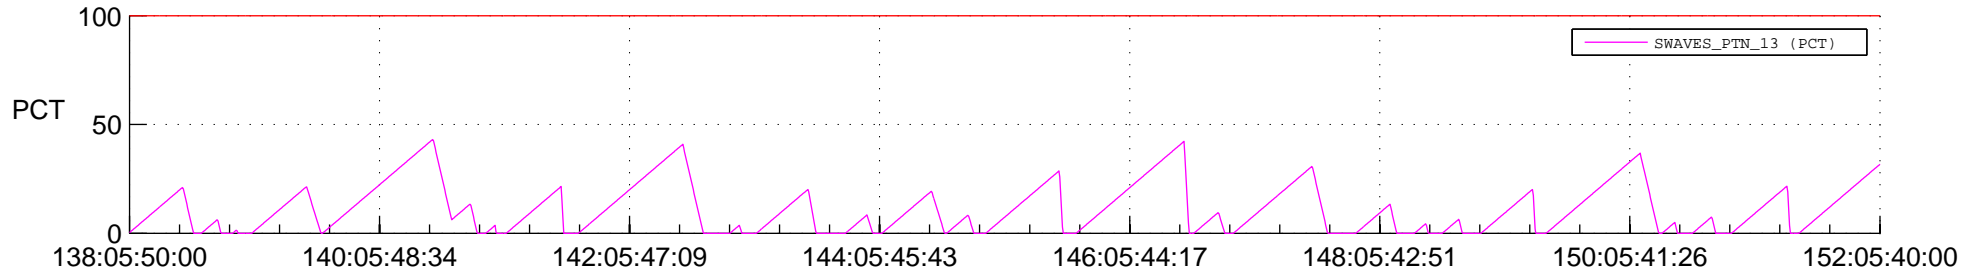

STEREO AHEAD SSR PCT Full Prediction

SWAVES_Percent_Full_Prediction

IMPACT_Percent_Full_Prediction

PLASTIC_Percent_Full_Prediction

Spacecraft_DownLink_Rate