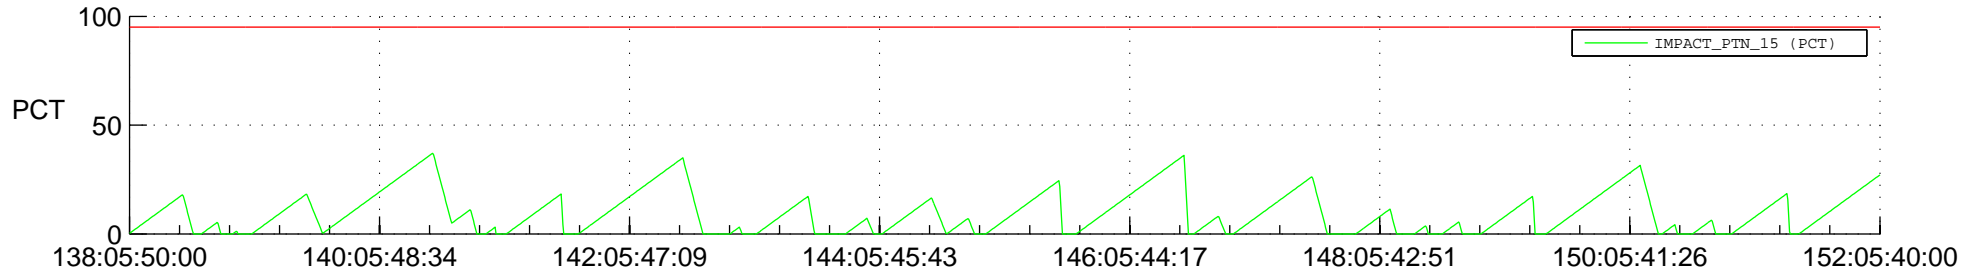

STEREO AHEAD SSR PCT Full Prediction

SWAVES_Percent_Full_Prediction

IMPACT_Percent_Full_Prediction

PLASTIC_Percent_Full_Prediction

Spacecraft_DownLink_Rate