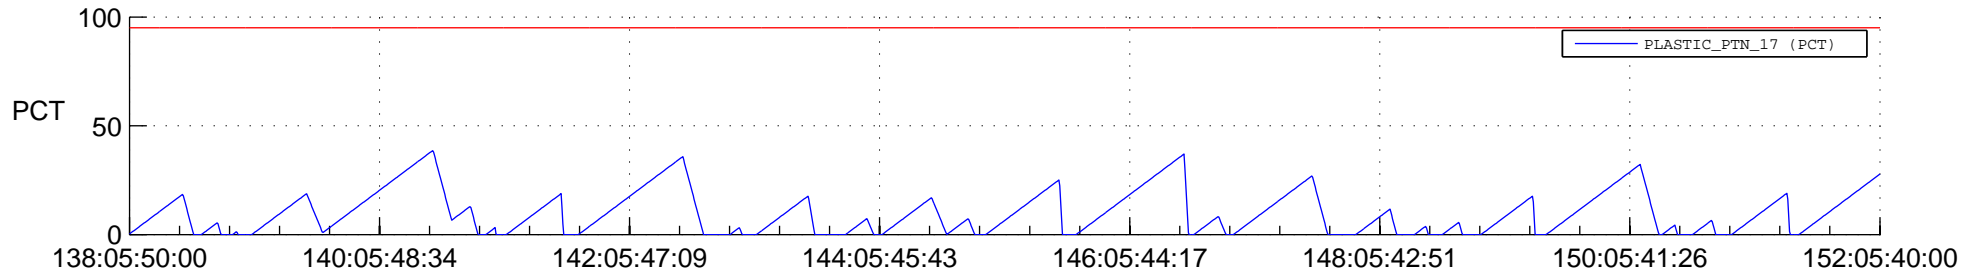

STEREO AHEAD SSR PCT Full Prediction

SWAVES_Percent_Full_Prediction

IMPACT_Percent_Full_Prediction

PLASTIC_Percent_Full_Prediction

Spacecraft_DownLink_Rate