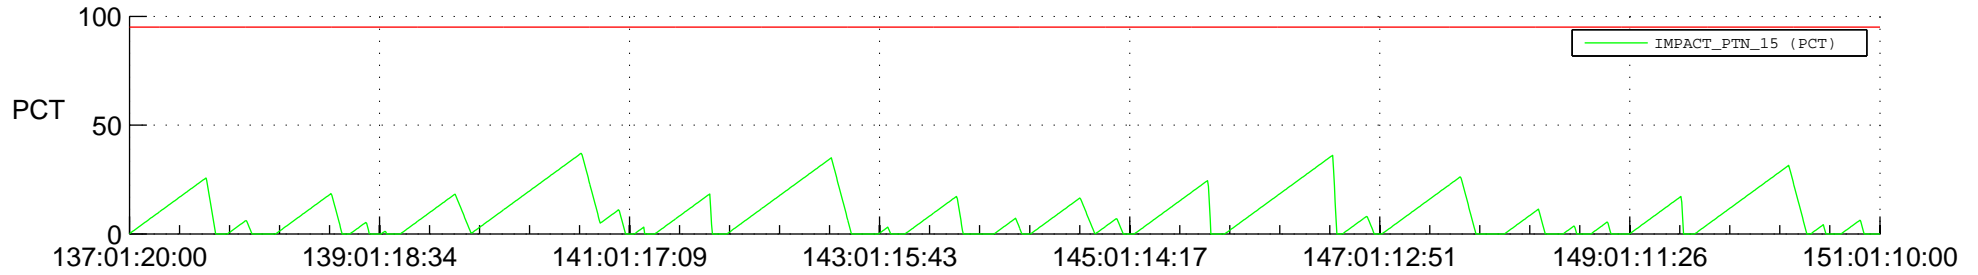

STEREO AHEAD SSR PCT Full Prediction

SWAVES_Percent_Full_Prediction

IMPACT_Percent_Full_Prediction

PLASTIC_Percent_Full_Prediction

Spacecraft_DownLink_Rate