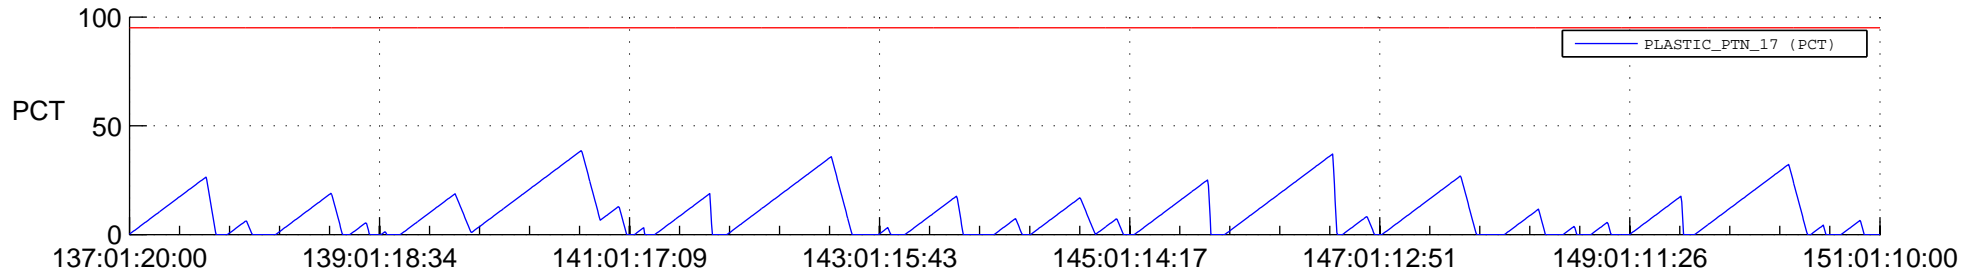

STEREO AHEAD SSR PCT Full Prediction

SWAVES_Percent_Full_Prediction

IMPACT_Percent_Full_Prediction

PLASTIC_Percent_Full_Prediction

Spacecraft_DownLink_Rate