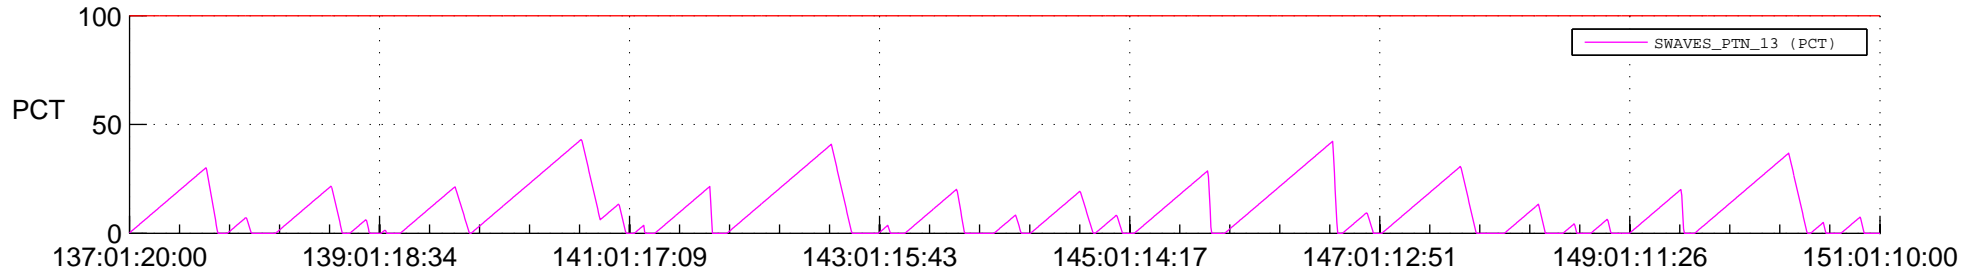

STEREO AHEAD SSR PCT Full Prediction

SWAVES_Percent_Full_Prediction

IMPACT_Percent_Full_Prediction

PLASTIC_Percent_Full_Prediction

Spacecraft_DownLink_Rate