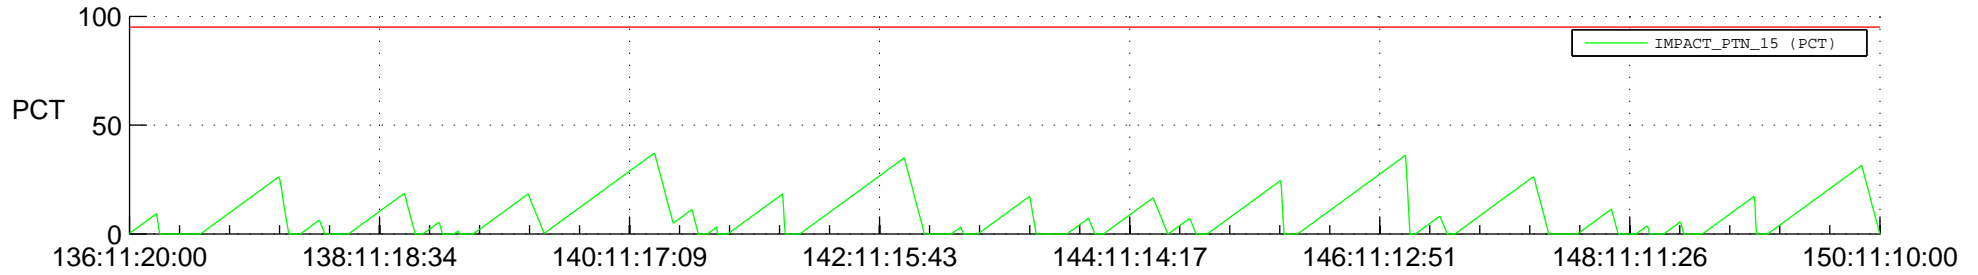

IMPACT_Percent_Full_Prediction