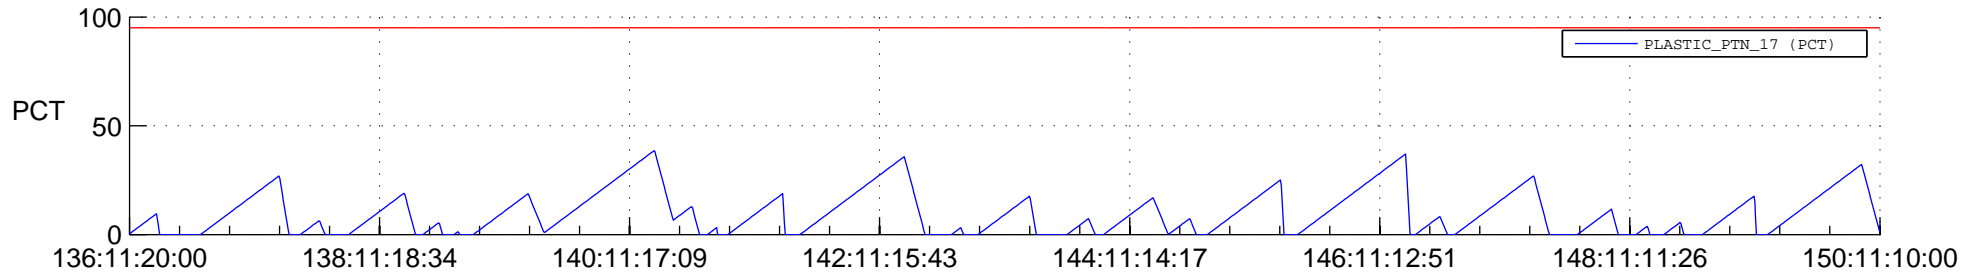

PLASTIC_Percent_Full_Prediction