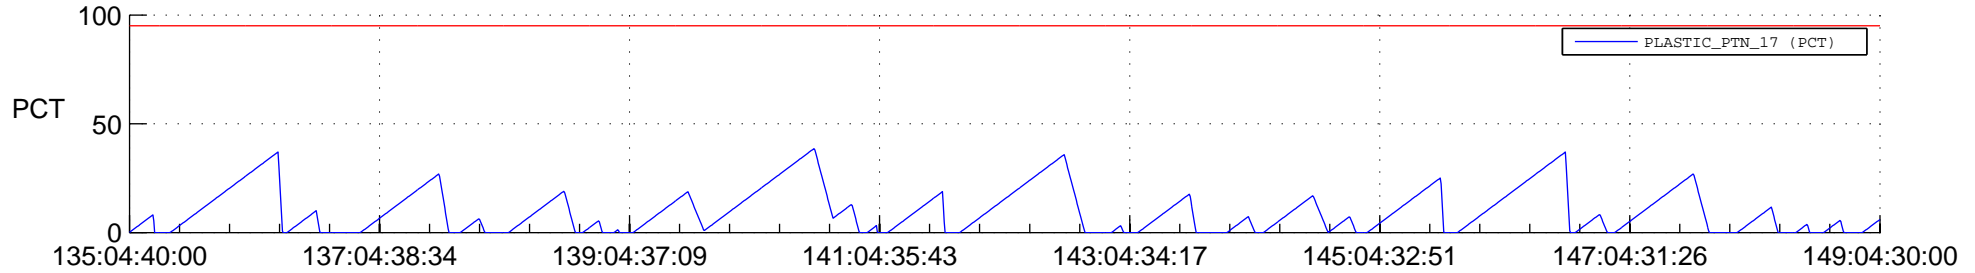

PLASTIC_Percent_Full_Prediction