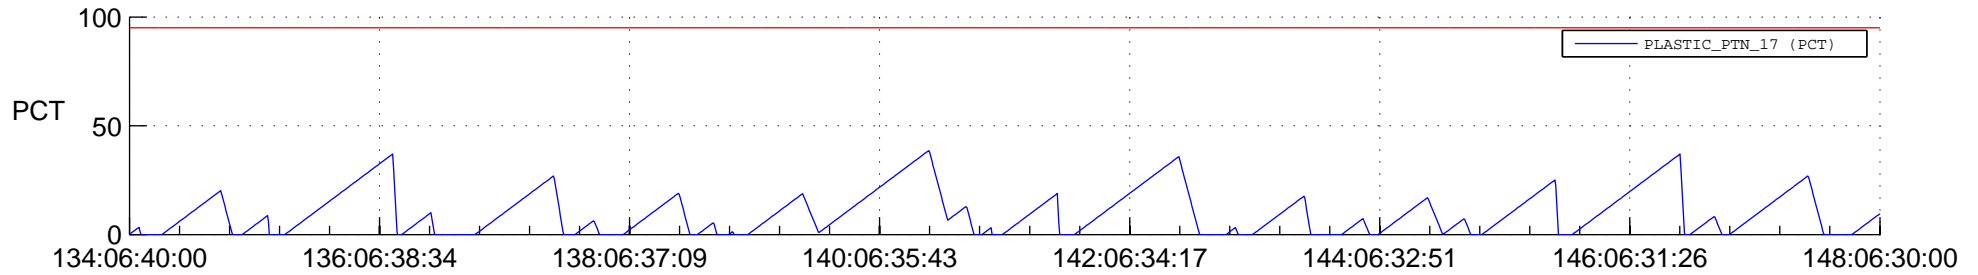

STEREO AHEAD SSR PCT Full Prediction

SWAVES_Percent_Full_Prediction

IMPACT_Percent_Full_Prediction

PLASTIC_Percent_Full_Prediction

Spacecraft_DownLink_Rate