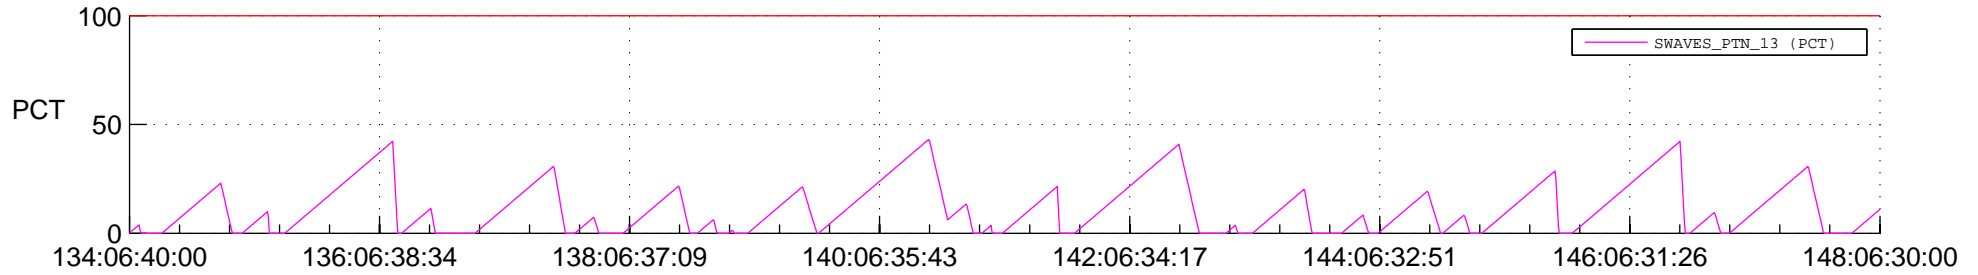

STEREO AHEAD SSR PCT Full Prediction

SWAVES_Percent_Full_Prediction

IMPACT_Percent_Full_Prediction

PLASTIC_Percent_Full_Prediction

Spacecraft_DownLink_Rate