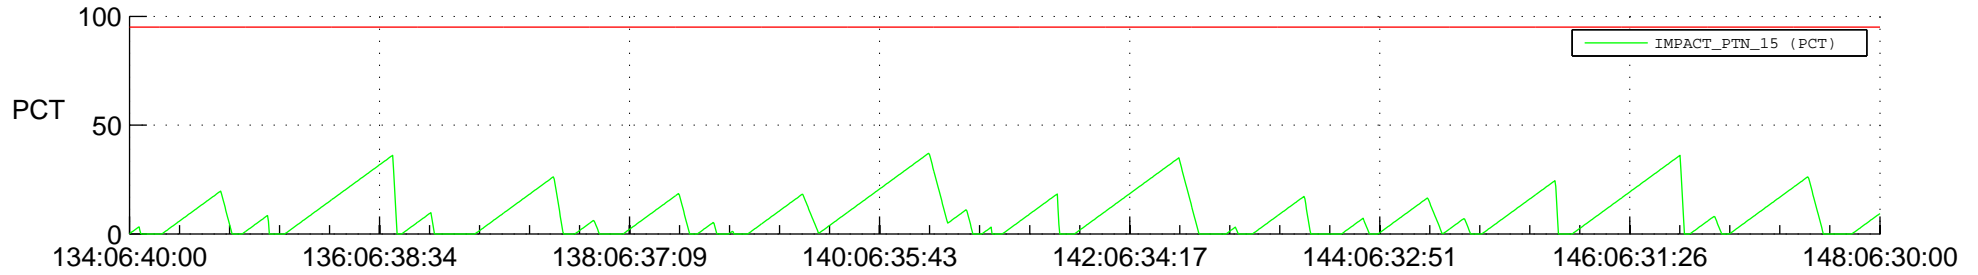

STEREO AHEAD SSR PCT Full Prediction

SWAVES_Percent_Full_Prediction

IMPACT_Percent_Full_Prediction

PLASTIC_Percent_Full_Prediction

Spacecraft_DownLink_Rate