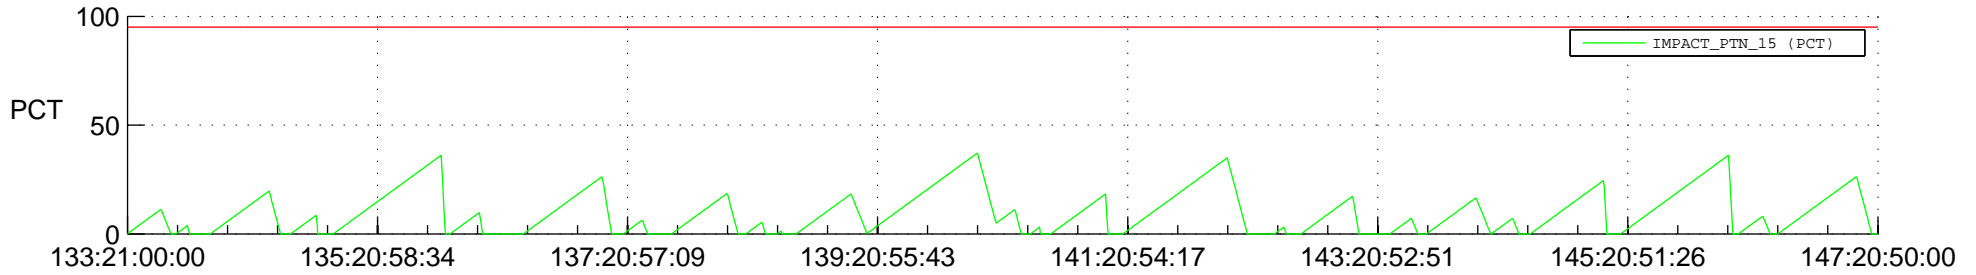

STEREO AHEAD SSR PCT Full Prediction

SWAVES_Percent_Full_Prediction

IMPACT_Percent_Full_Prediction

PLASTIC_Percent_Full_Prediction

Spacecraft_DownLink_Rate