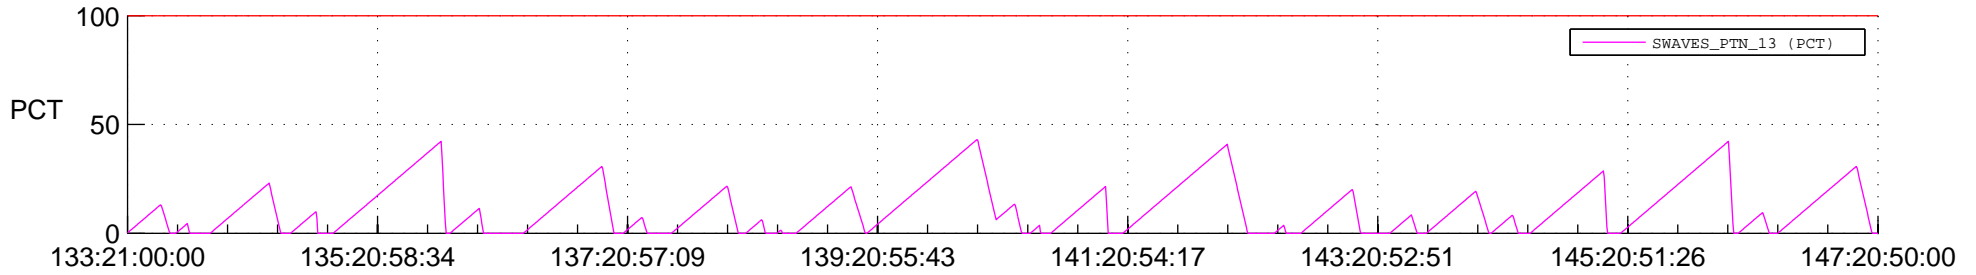

STEREO AHEAD SSR PCT Full Prediction

SWAVES_Percent_Full_Prediction

IMPACT_Percent_Full_Prediction

PLASTIC_Percent_Full_Prediction

Spacecraft_DownLink_Rate