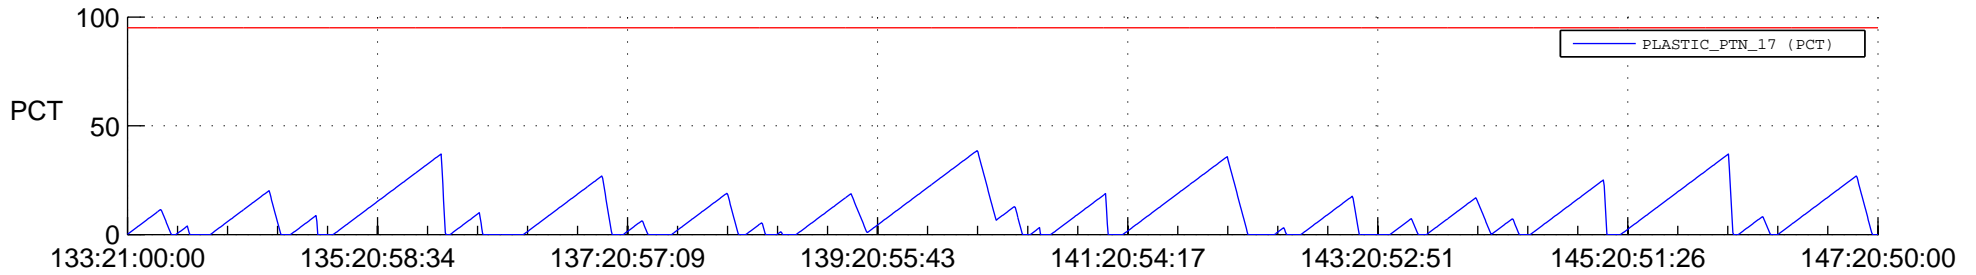

STEREO AHEAD SSR PCT Full Prediction

SWAVES_Percent_Full_Prediction

IMPACT_Percent_Full_Prediction

PLASTIC_Percent_Full_Prediction

Spacecraft_DownLink_Rate