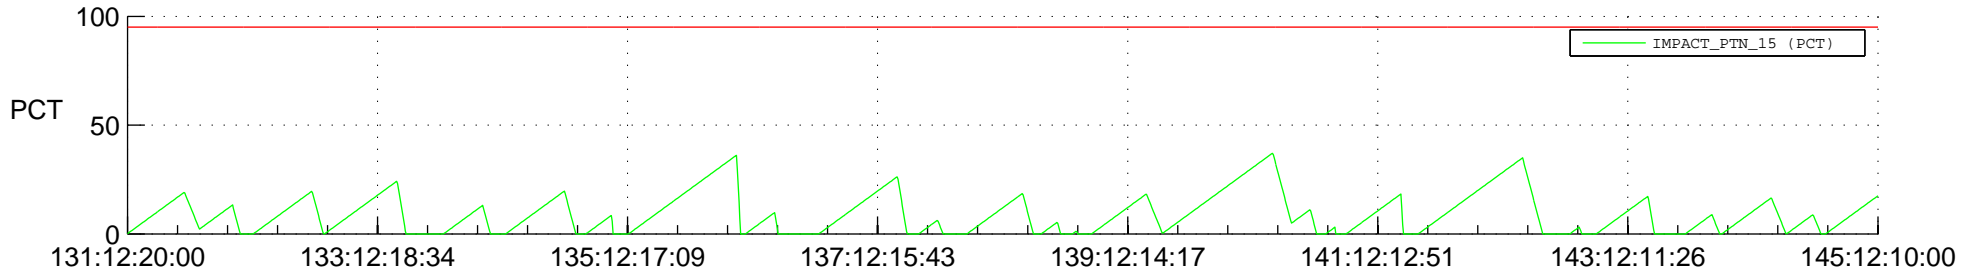

STEREO AHEAD SSR PCT Full Prediction

SWAVES_Percent_Full_Prediction

IMPACT_Percent_Full_Prediction

PLASTIC_Percent_Full_Prediction

Spacecraft_DownLink_Rate