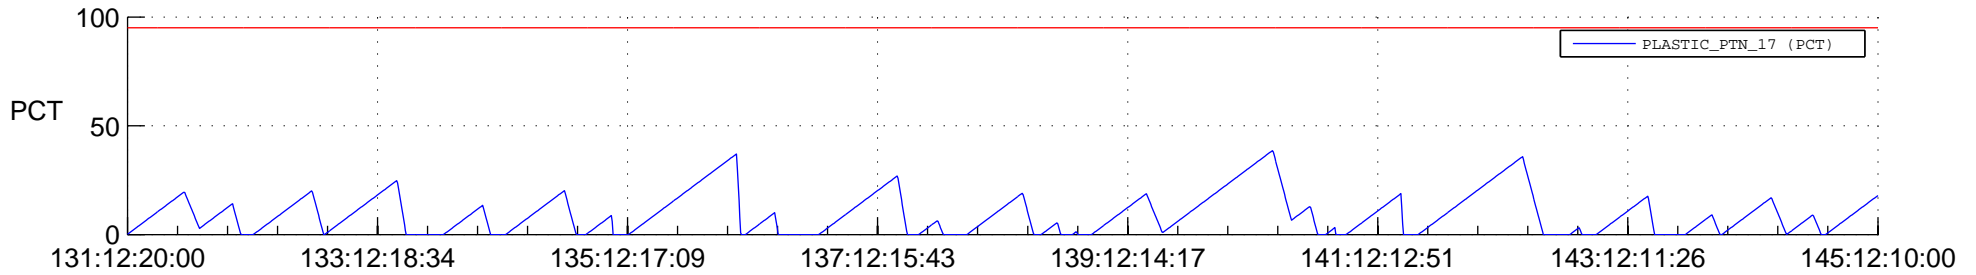

STEREO AHEAD SSR PCT Full Prediction

SWAVES_Percent_Full_Prediction

IMPACT_Percent_Full_Prediction

PLASTIC_Percent_Full_Prediction

Spacecraft_DownLink_Rate