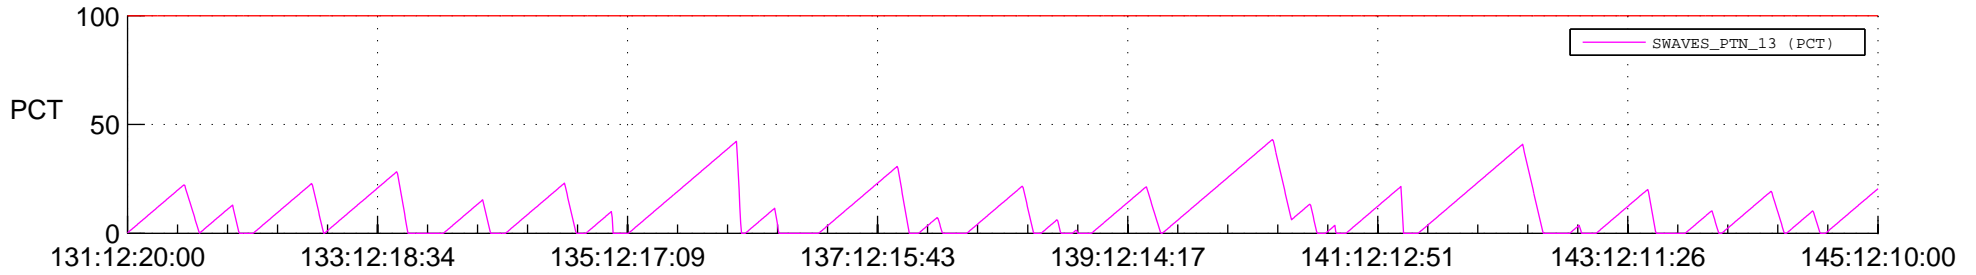

STEREO AHEAD SSR PCT Full Prediction

SWAVES_Percent_Full_Prediction

IMPACT_Percent_Full_Prediction

PLASTIC_Percent_Full_Prediction

Spacecraft_DownLink_Rate