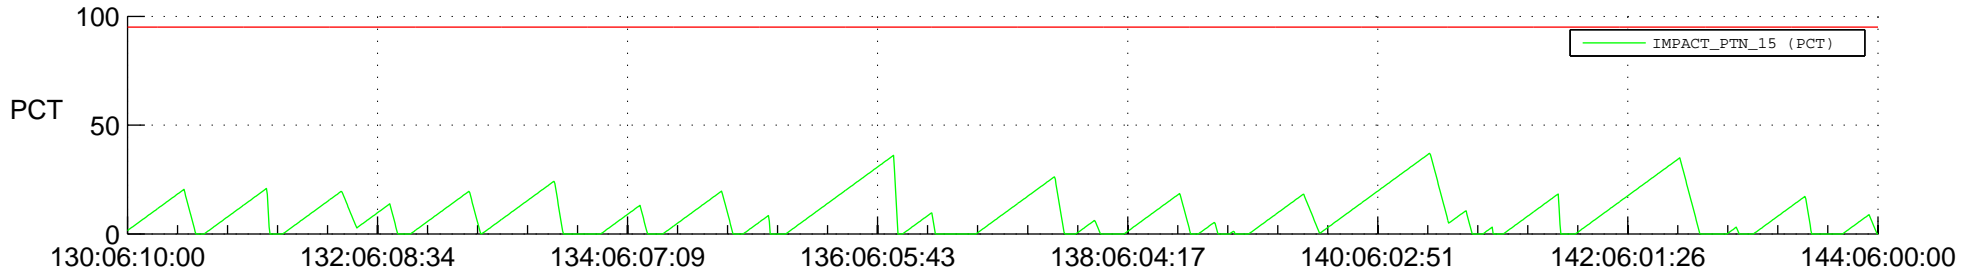

STEREO AHEAD SSR PCT Full Prediction

SWAVES_Percent_Full_Prediction

IMPACT_Percent_Full_Prediction

PLASTIC_Percent_Full_Prediction

Spacecraft_DownLink_Rate