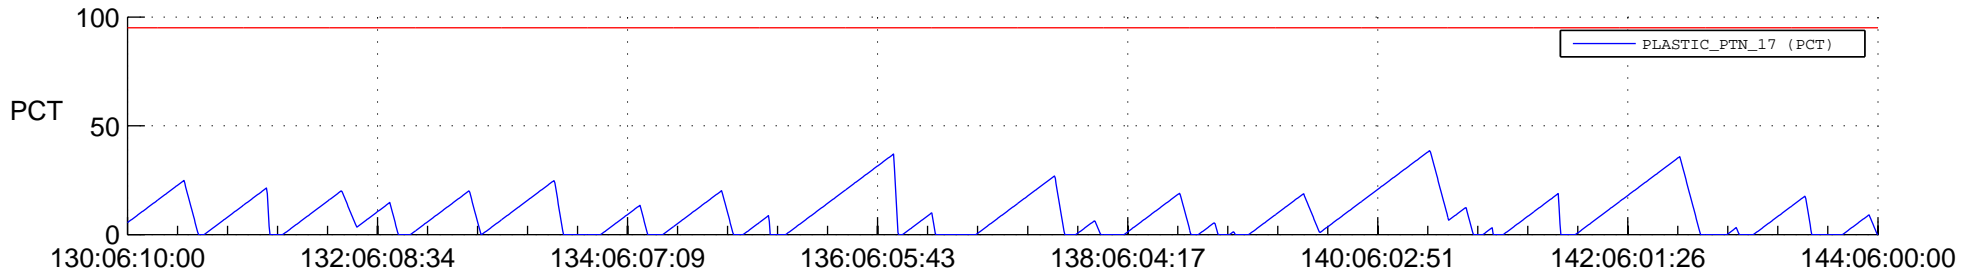

STEREO AHEAD SSR PCT Full Prediction

SWAVES_Percent_Full_Prediction

IMPACT_Percent_Full_Prediction

PLASTIC_Percent_Full_Prediction

Spacecraft_DownLink_Rate