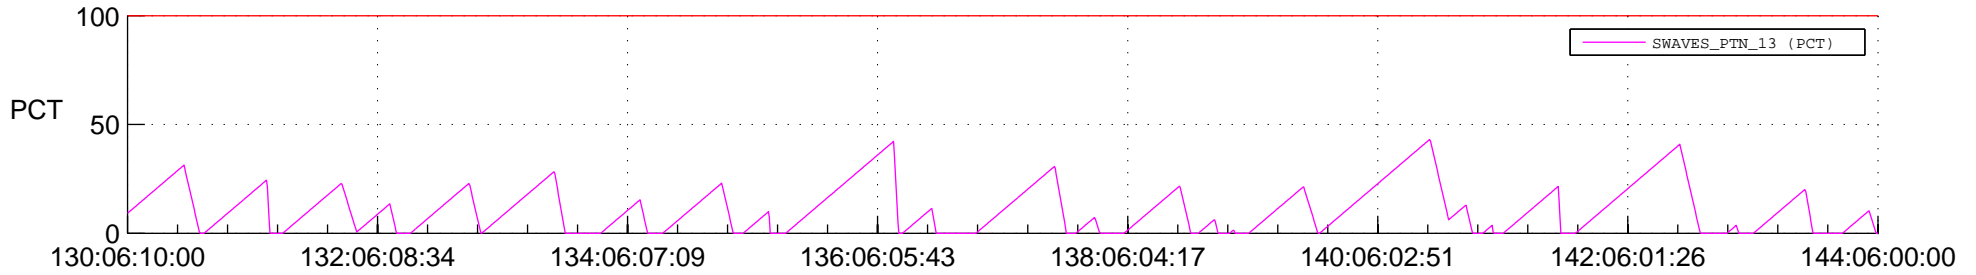

STEREO AHEAD SSR PCT Full Prediction

SWAVES_Percent_Full_Prediction

IMPACT_Percent_Full_Prediction

PLASTIC_Percent_Full_Prediction

Spacecraft_DownLink_Rate