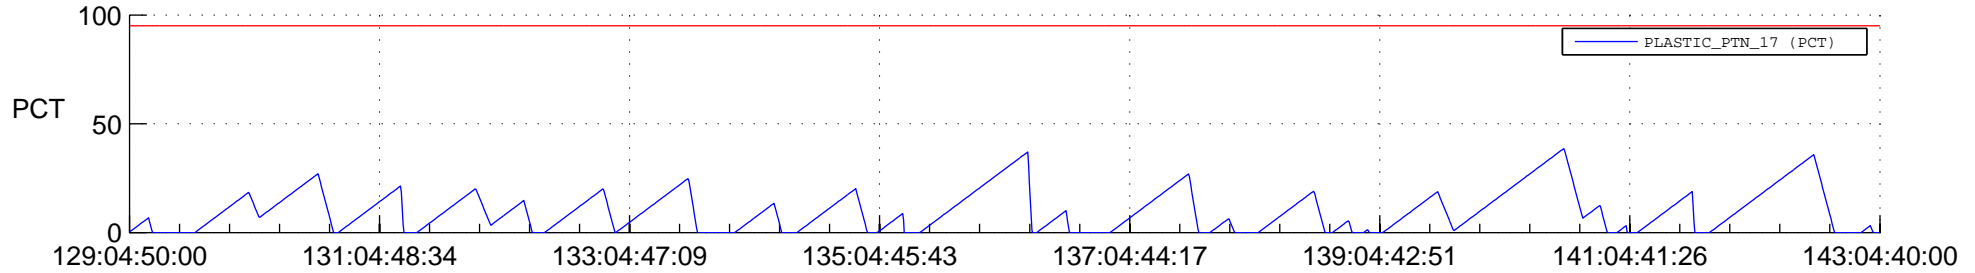

STEREO AHEAD SSR PCT Full Prediction

SWAVES_Percent_Full_Prediction

IMPACT_Percent_Full_Prediction

PLASTIC_Percent_Full_Prediction

Spacecraft_DownLink_Rate