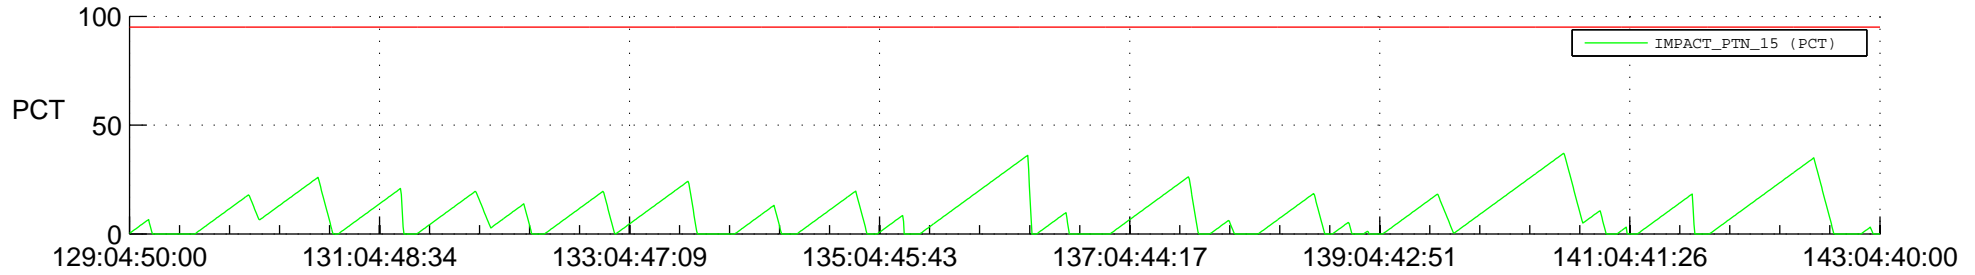

STEREO AHEAD SSR PCT Full Prediction

SWAVES_Percent_Full_Prediction

IMPACT_Percent_Full_Prediction

PLASTIC_Percent_Full_Prediction

Spacecraft_DownLink_Rate