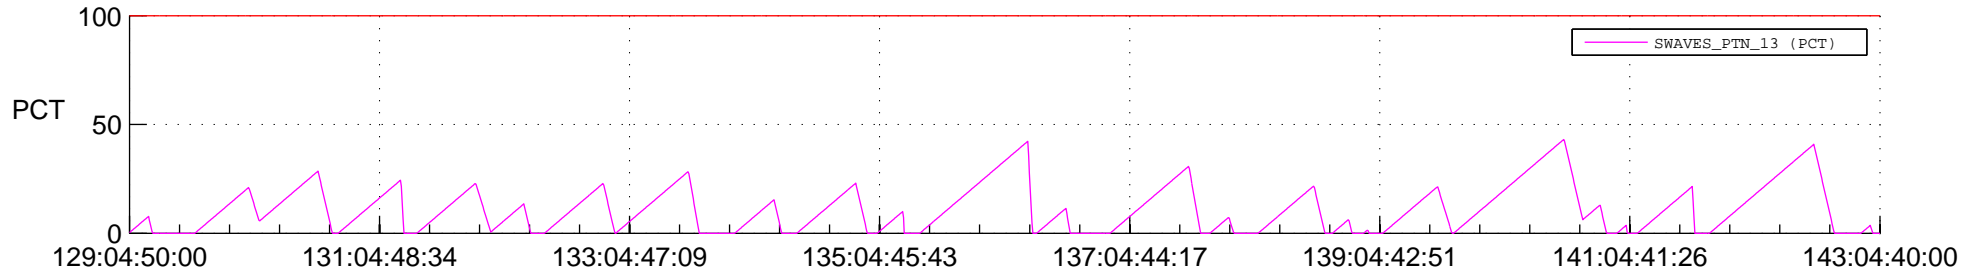

STEREO AHEAD SSR PCT Full Prediction

SWAVES_Percent_Full_Prediction

IMPACT_Percent_Full_Prediction

PLASTIC_Percent_Full_Prediction

Spacecraft_DownLink_Rate