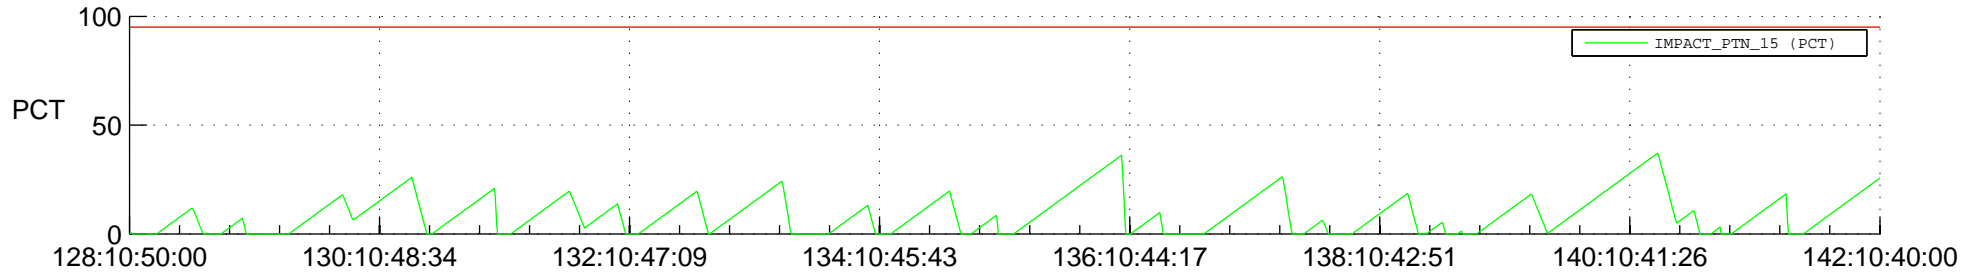

IMPACT_Percent_Full_Prediction