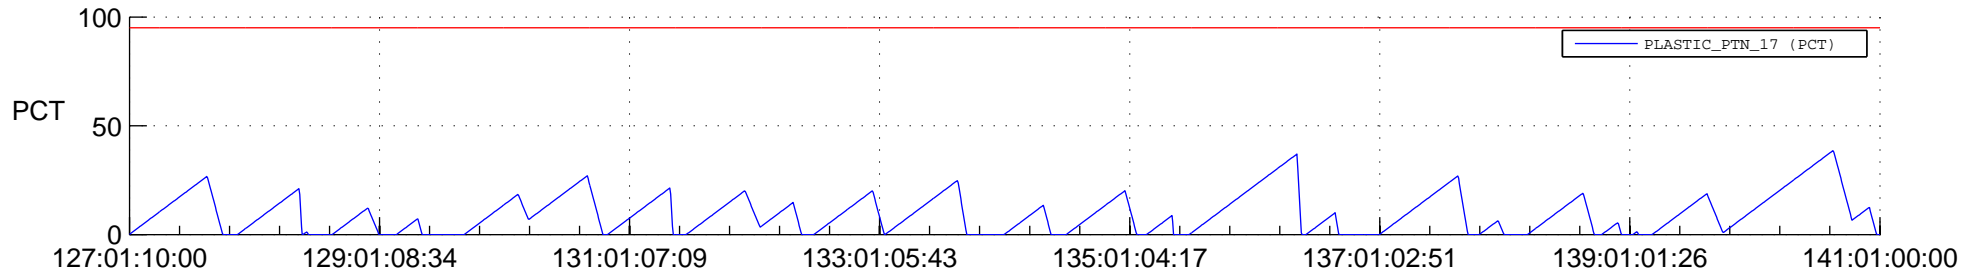

STEREO AHEAD SSR PCT Full Prediction

SWAVES_Percent_Full_Prediction

IMPACT_Percent_Full_Prediction

PLASTIC_Percent_Full_Prediction

Spacecraft_DownLink_Rate

Ground Time (2016:127:01:10:00.000 -2016:141:01:00:00.000)