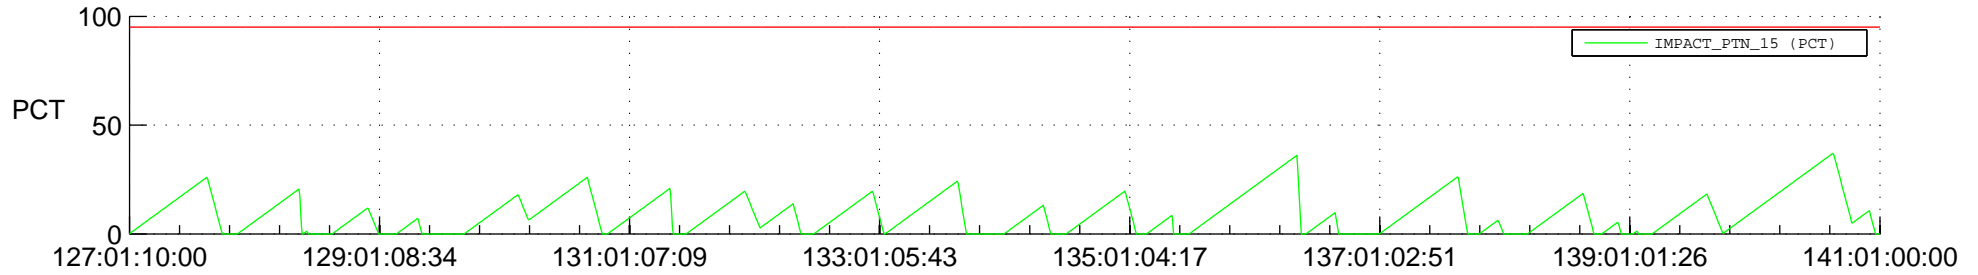

STEREO AHEAD SSR PCT Full Prediction

SWAVES_Percent_Full_Prediction

IMPACT_Percent_Full_Prediction

PLASTIC_Percent_Full_Prediction

Spacecraft_DownLink_Rate

Ground Time (2016:127:01:10:00.000 -2016:141:01:00:00.000)