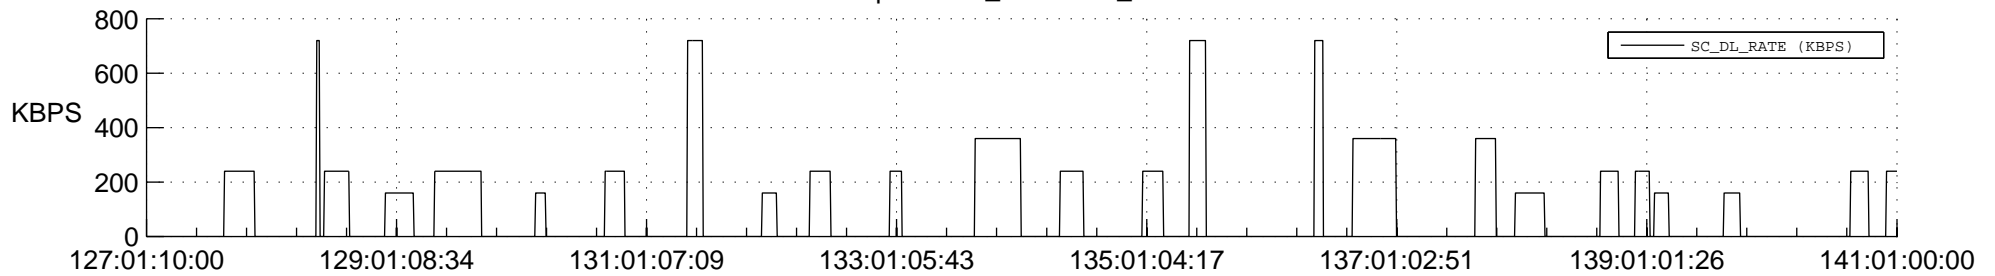

STEREO AHEAD SSR PCT Full Prediction

SWAVES_Percent_Full_Prediction

IMPACT_Percent_Full_Prediction

PLASTIC_Percent_Full_Prediction

Spacecraft_DownLink_Rate

Ground Time (2016:127:01:10:00.000 -2016:141:01:00:00.000)