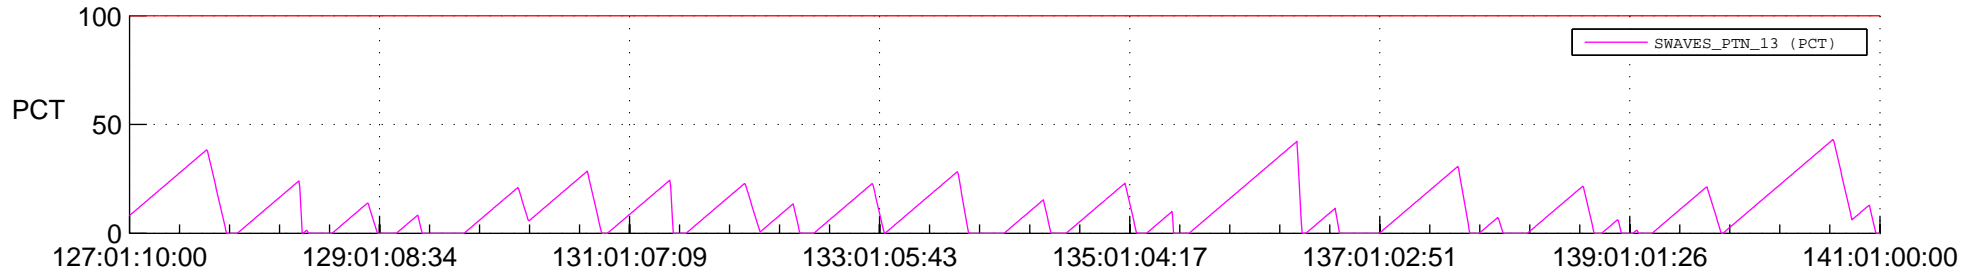

STEREO AHEAD SSR PCT Full Prediction

SWAVES_Percent_Full_Prediction

IMPACT_Percent_Full_Prediction

PLASTIC_Percent_Full_Prediction

Spacecraft_DownLink_Rate

Ground Time (2016:127:01:10:00.000 -2016:141:01:00:00.000)