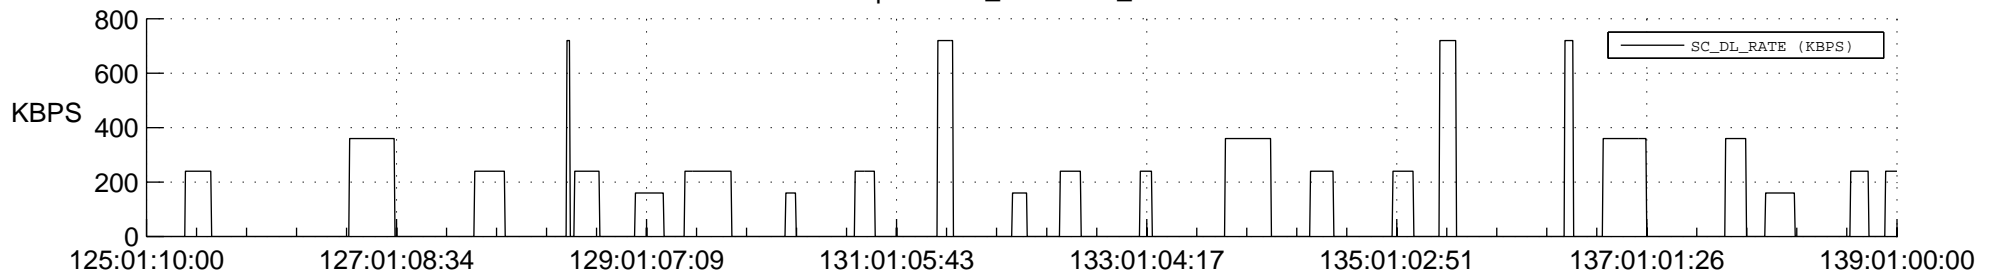

STEREO AHEAD SSR PCT Full Prediction

SWAVES_Percent_Full_Prediction

IMPACT_Percent_Full_Prediction

PLASTIC_Percent_Full_Prediction

Spacecraft_DownLink_Rate

Ground Time (2016:125:01:10:00.000 -2016:139:01:00:00.000)