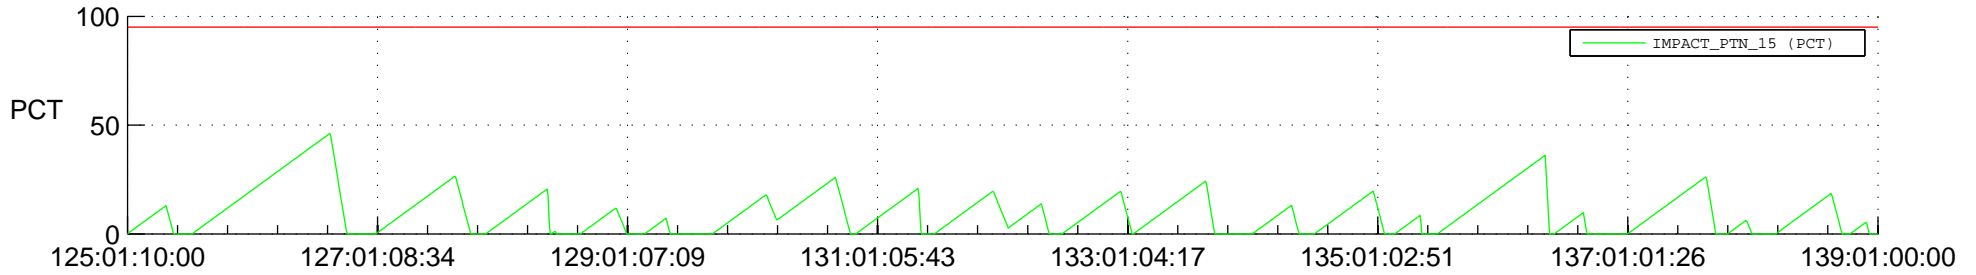

STEREO AHEAD SSR PCT Full Prediction

SWAVES_Percent_Full_Prediction

IMPACT_Percent_Full_Prediction

PLASTIC_Percent_Full_Prediction

Spacecraft_DownLink_Rate

Ground Time (2016:125:01:10:00.000 -2016:139:01:00:00.000)