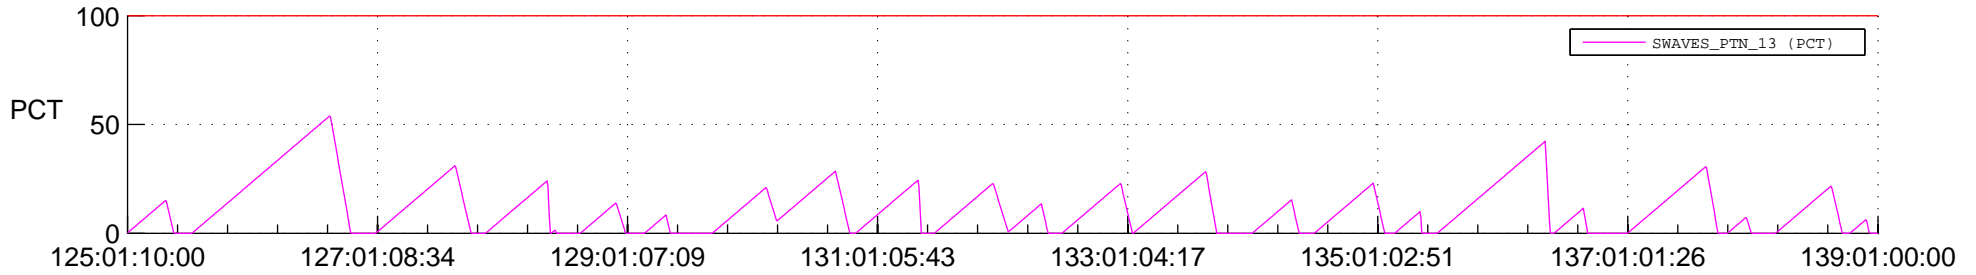

STEREO AHEAD SSR PCT Full Prediction

SWAVES_Percent_Full_Prediction

IMPACT_Percent_Full_Prediction

PLASTIC_Percent_Full_Prediction

Spacecraft_DownLink_Rate

Ground Time (2016:125:01:10:00.000 -2016:139:01:00:00.000)