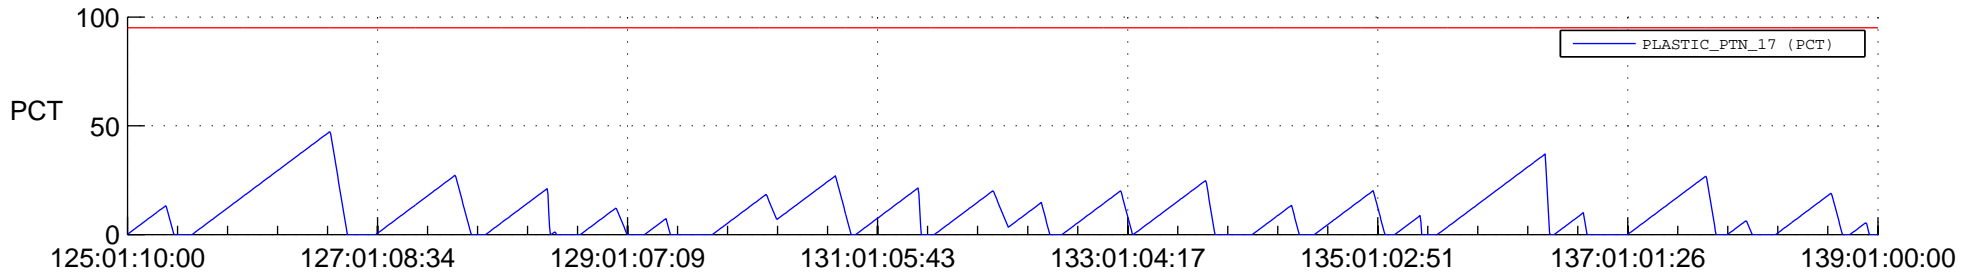

STEREO AHEAD SSR PCT Full Prediction

SWAVES_Percent_Full_Prediction

IMPACT_Percent_Full_Prediction

PLASTIC_Percent_Full_Prediction

Spacecraft_DownLink_Rate

Ground Time (2016:125:01:10:00.000 -2016:139:01:00:00.000)