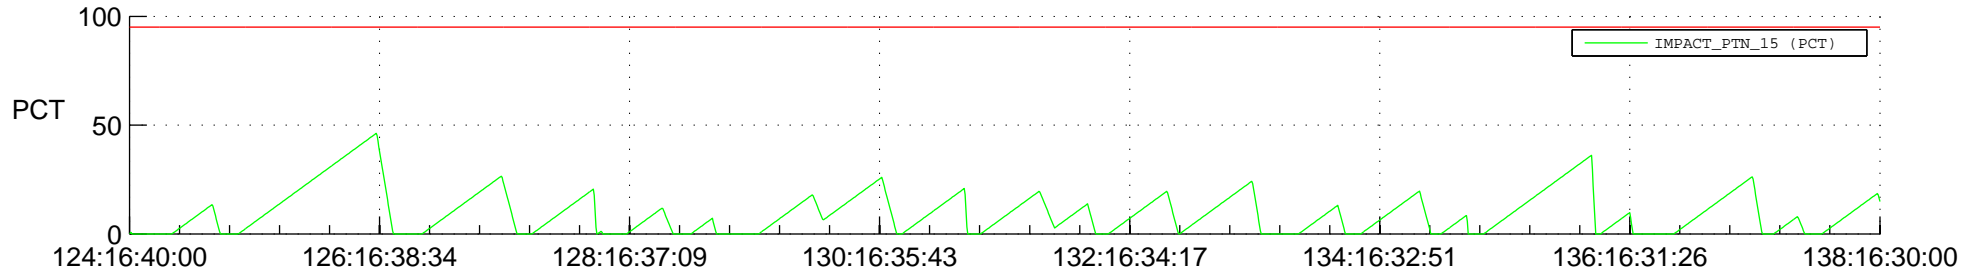

STEREO AHEAD SSR PCT Full Prediction

SWAVES_Percent_Full_Prediction

IMPACT_Percent_Full_Prediction

PLASTIC_Percent_Full_Prediction

Spacecraft_DownLink_Rate

Ground Time (2016:124:16:40:00.000 -2016:138:16:30:00.000)