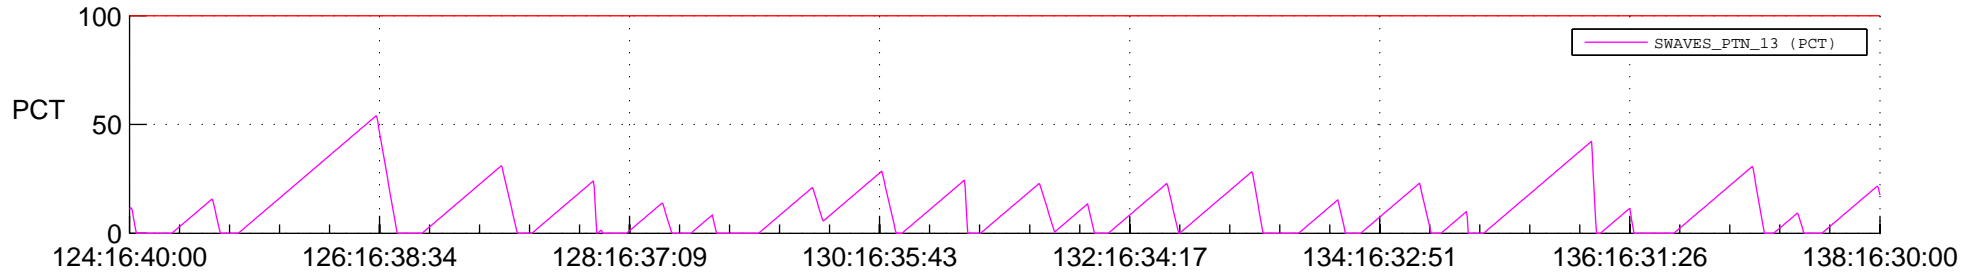

STEREO AHEAD SSR PCT Full Prediction

SWAVES_Percent_Full_Prediction

IMPACT_Percent_Full_Prediction

PLASTIC_Percent_Full_Prediction

Spacecraft_DownLink_Rate

Ground Time (2016:124:16:40:00.000 -2016:138:16:30:00.000)