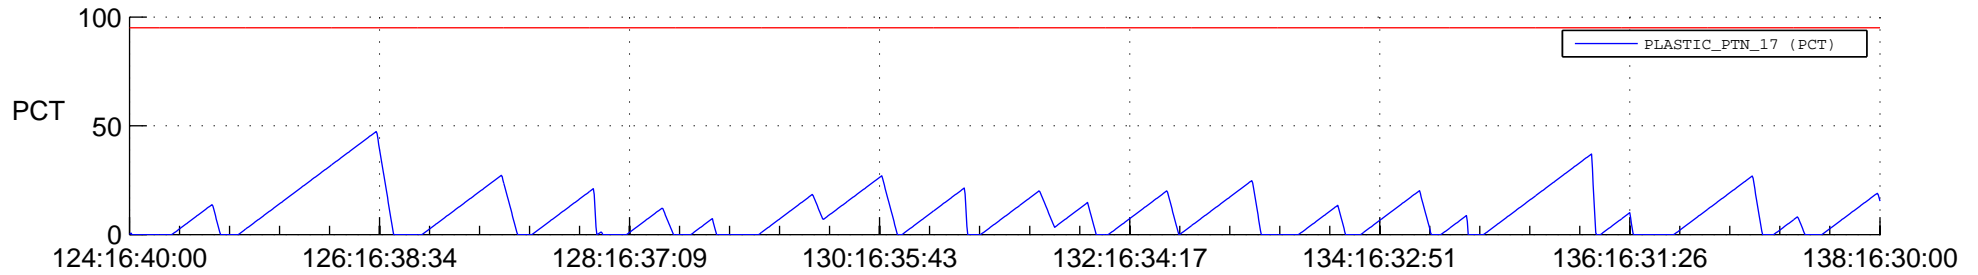

STEREO AHEAD SSR PCT Full Prediction

SWAVES_Percent_Full_Prediction

IMPACT_Percent_Full_Prediction

PLASTIC_Percent_Full_Prediction

Spacecraft_DownLink_Rate

Ground Time (2016:124:16:40:00.000 -2016:138:16:30:00.000)