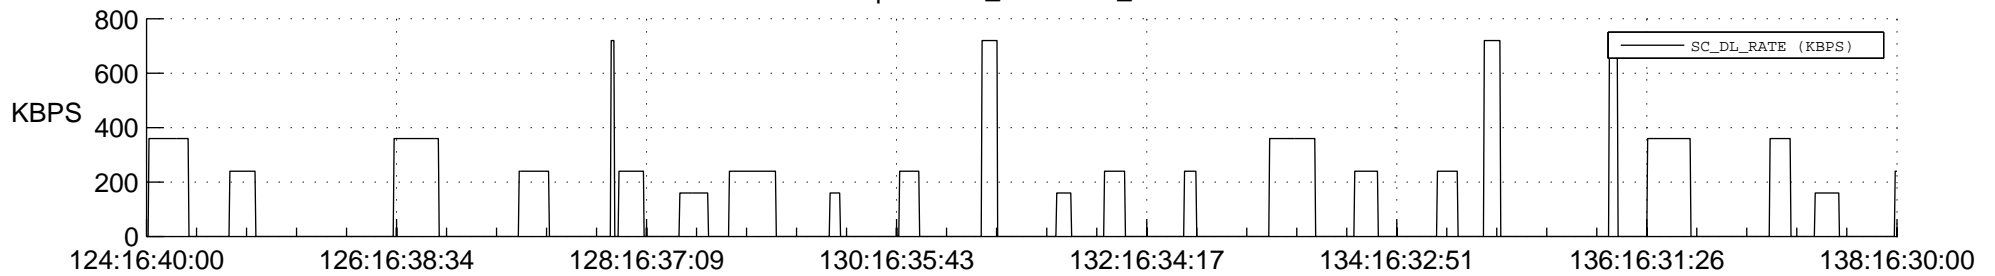

STEREO AHEAD SSR PCT Full Prediction

SWAVES_Percent_Full_Prediction

IMPACT_Percent_Full_Prediction

PLASTIC_Percent_Full_Prediction

Spacecraft_DownLink_Rate

Ground Time (2016:124:16:40:00.000 -2016:138:16:30:00.000)