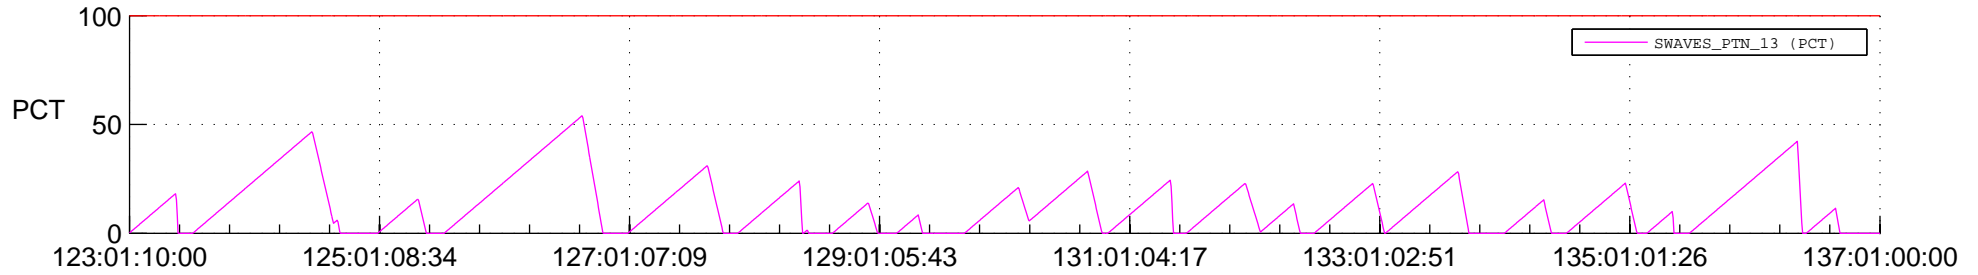

STEREO AHEAD SSR PCT Full Prediction

SWAVES_Percent_Full_Prediction

IMPACT_Percent_Full_Prediction

PLASTIC_Percent_Full_Prediction

Spacecraft_DownLink_Rate