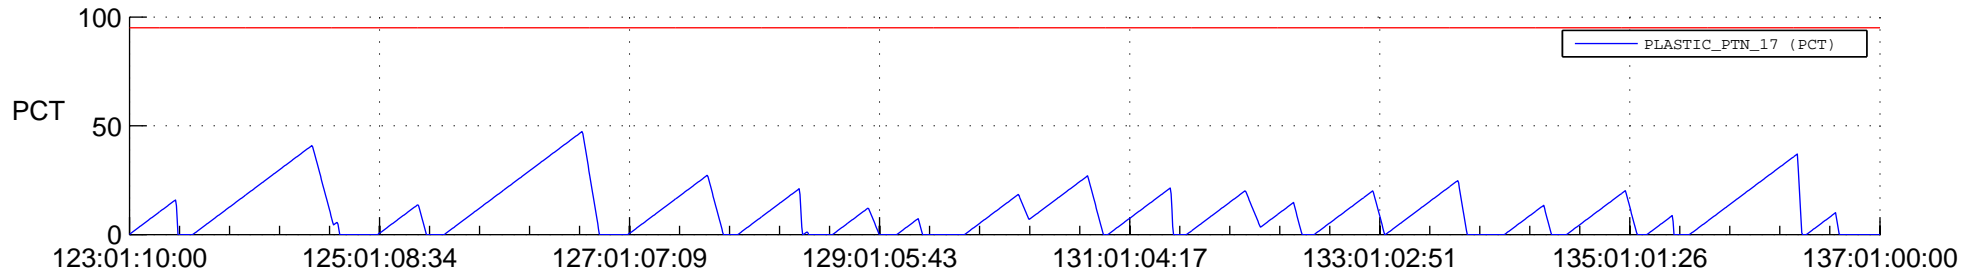

STEREO AHEAD SSR PCT Full Prediction

SWAVES_Percent_Full_Prediction

IMPACT_Percent_Full_Prediction

PLASTIC_Percent_Full_Prediction

Spacecraft_DownLink_Rate