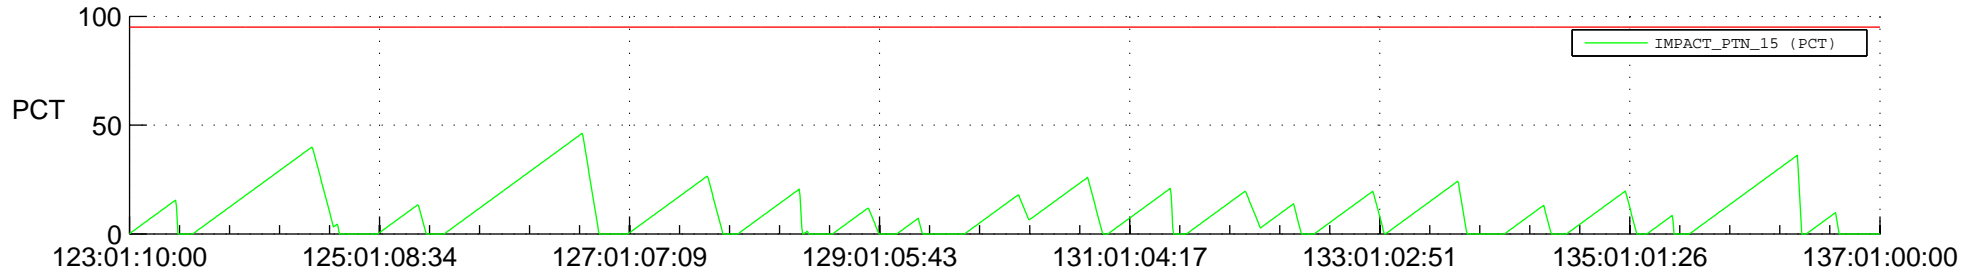

STEREO AHEAD SSR PCT Full Prediction

SWAVES_Percent_Full_Prediction

IMPACT_Percent_Full_Prediction

PLASTIC_Percent_Full_Prediction

Spacecraft_DownLink_Rate