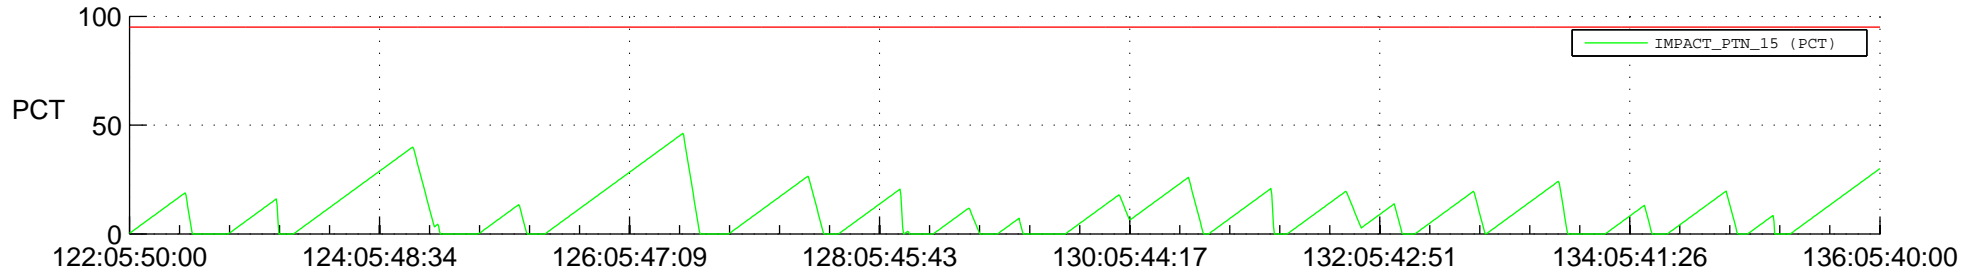

STEREO AHEAD SSR PCT Full Prediction

SWAVES_Percent_Full_Prediction

IMPACT_Percent_Full_Prediction

PLASTIC_Percent_Full_Prediction

Spacecraft_DownLink_Rate