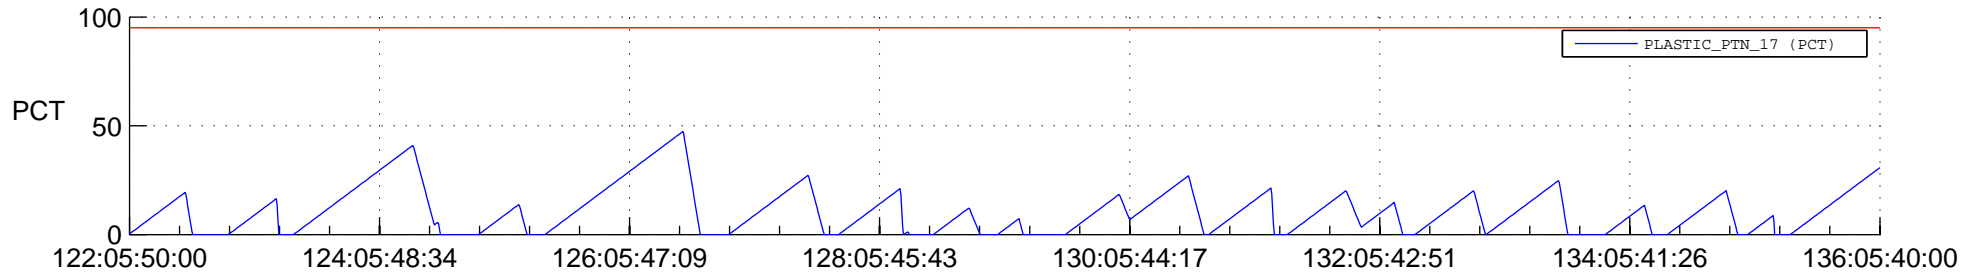

STEREO AHEAD SSR PCT Full Prediction

SWAVES_Percent_Full_Prediction

IMPACT_Percent_Full_Prediction

PLASTIC_Percent_Full_Prediction

Spacecraft_DownLink_Rate