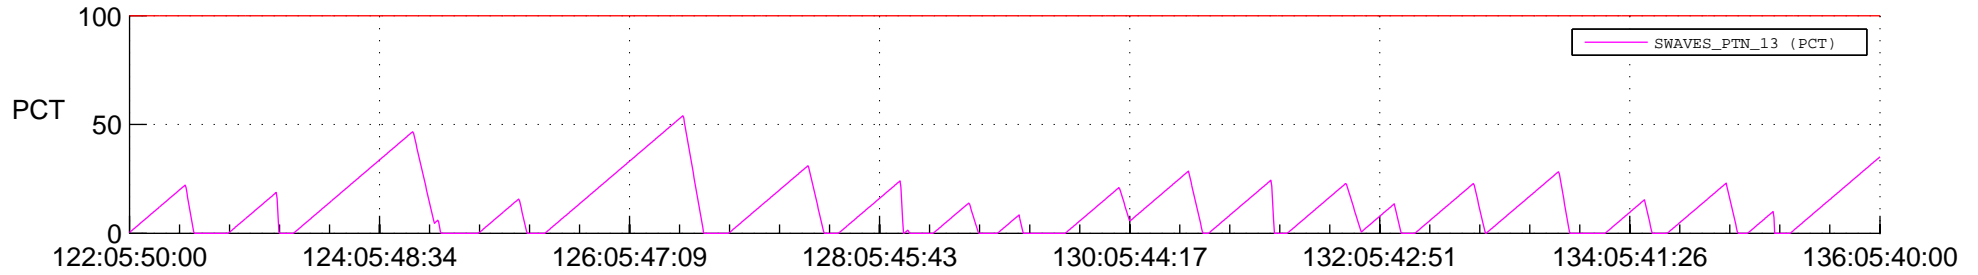

STEREO AHEAD SSR PCT Full Prediction

SWAVES_Percent_Full_Prediction

IMPACT_Percent_Full_Prediction

PLASTIC_Percent_Full_Prediction

Spacecraft_DownLink_Rate