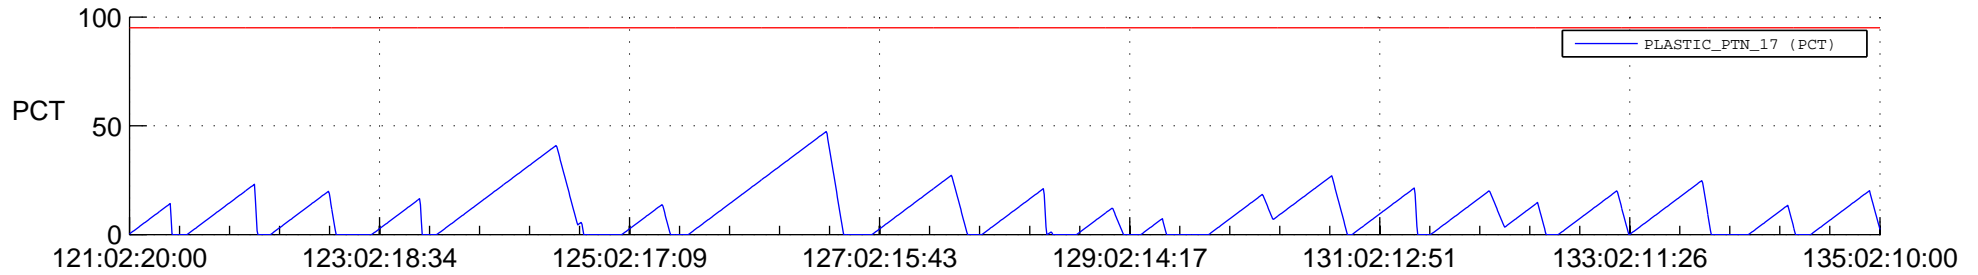

STEREO AHEAD SSR PCT Full Prediction

SWAVES_Percent_Full_Prediction

IMPACT_Percent_Full_Prediction

PLASTIC_Percent_Full_Prediction

Spacecraft_DownLink_Rate

Ground Time (2016:121:02:20:00.000 -2016:135:02:10:00.000)