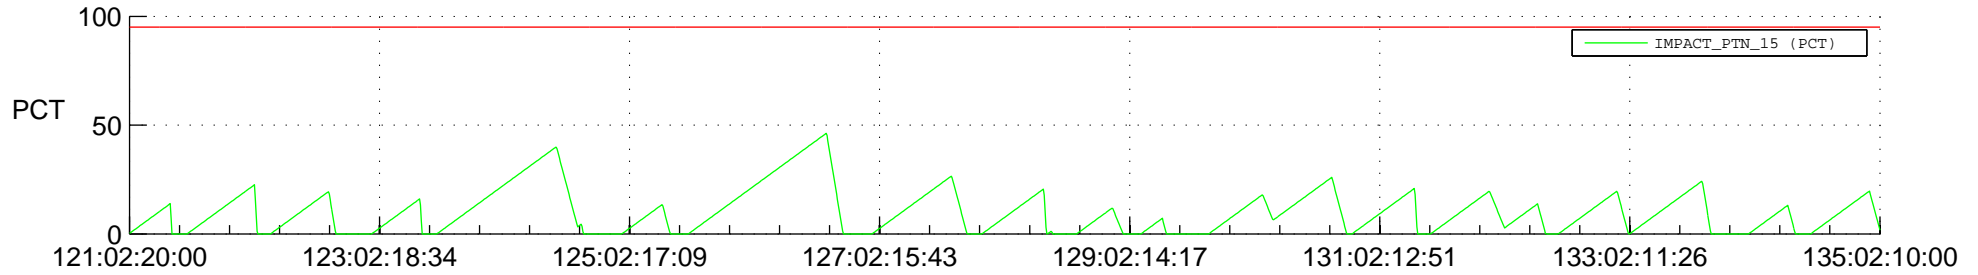

STEREO AHEAD SSR PCT Full Prediction

SWAVES_Percent_Full_Prediction

IMPACT_Percent_Full_Prediction

PLASTIC_Percent_Full_Prediction

Spacecraft_DownLink_Rate

Ground Time (2016:121:02:20:00.000 -2016:135:02:10:00.000)