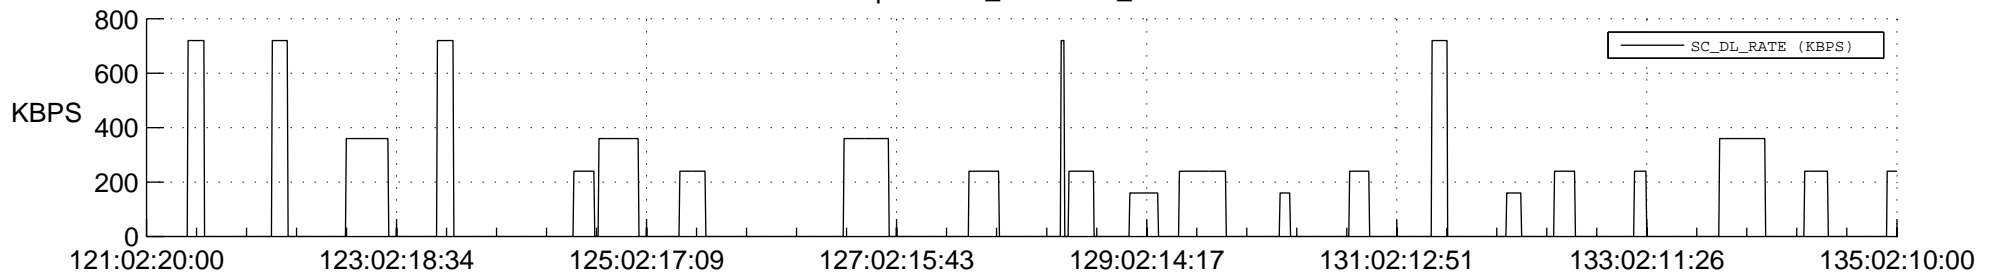

STEREO AHEAD SSR PCT Full Prediction

SWAVES_Percent_Full_Prediction

IMPACT_Percent_Full_Prediction

PLASTIC_Percent_Full_Prediction

Spacecraft_DownLink_Rate

Ground Time (2016:121:02:20:00.000 -2016:135:02:10:00.000)