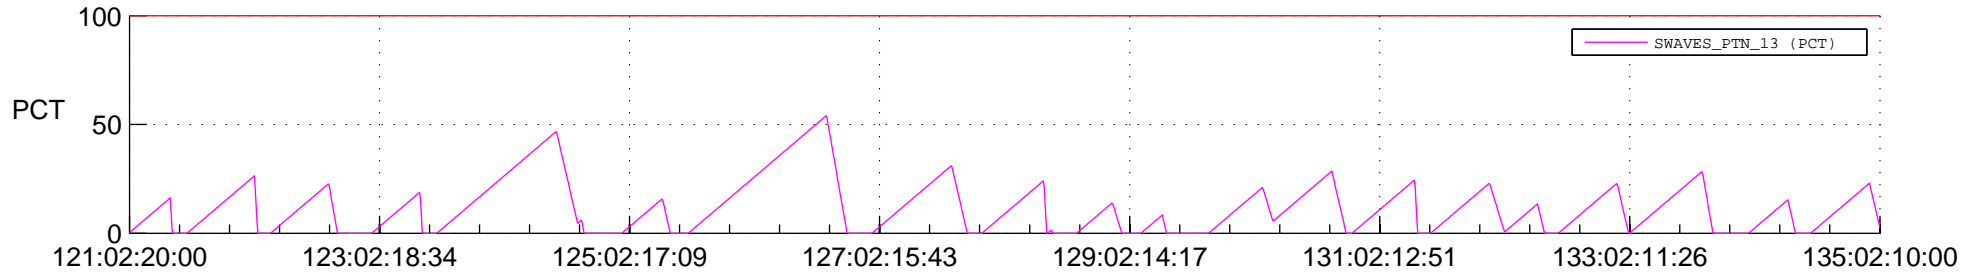

STEREO AHEAD SSR PCT Full Prediction

SWAVES_Percent_Full_Prediction

IMPACT_Percent_Full_Prediction

PLASTIC_Percent_Full_Prediction

Spacecraft_DownLink_Rate

Ground Time (2016:121:02:20:00.000 -2016:135:02:10:00.000)