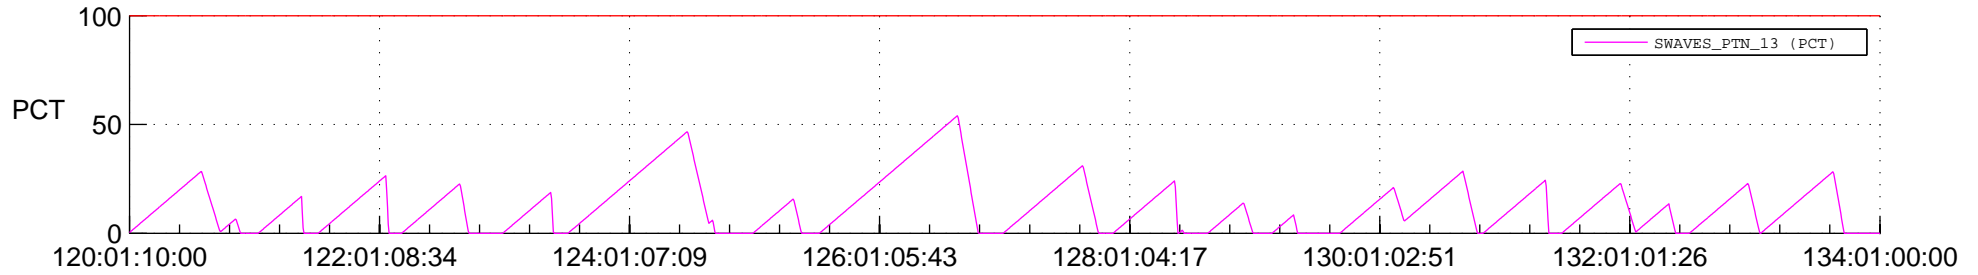

STEREO AHEAD SSR PCT Full Prediction

SWAVES_Percent_Full_Prediction

IMPACT_Percent_Full_Prediction

PLASTIC_Percent_Full_Prediction

Spacecraft_DownLink_Rate

Ground Time (2016:120:01:10:00.000 -2016:134:01:00:00.000)