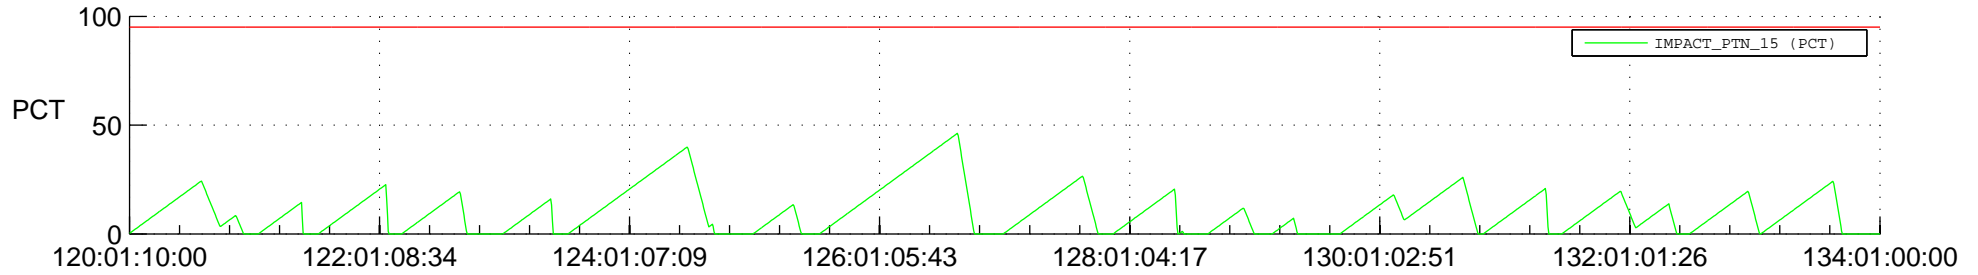

STEREO AHEAD SSR PCT Full Prediction

SWAVES_Percent_Full_Prediction

IMPACT_Percent_Full_Prediction

PLASTIC_Percent_Full_Prediction

Spacecraft_DownLink_Rate

Ground Time (2016:120:01:10:00.000 -2016:134:01:00:00.000)