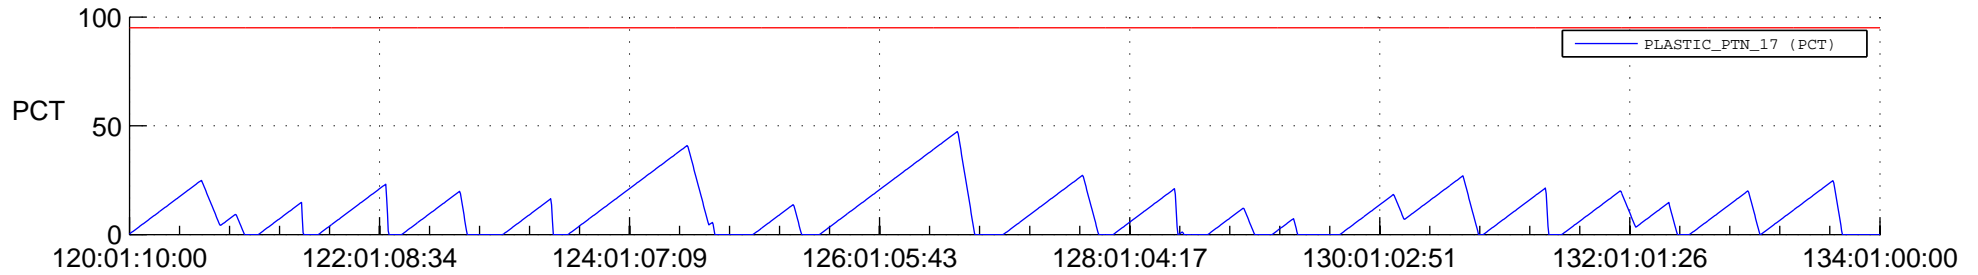

STEREO AHEAD SSR PCT Full Prediction

SWAVES_Percent_Full_Prediction

IMPACT_Percent_Full_Prediction

PLASTIC_Percent_Full_Prediction

Spacecraft_DownLink_Rate

Ground Time (2016:120:01:10:00.000 -2016:134:01:00:00.000)