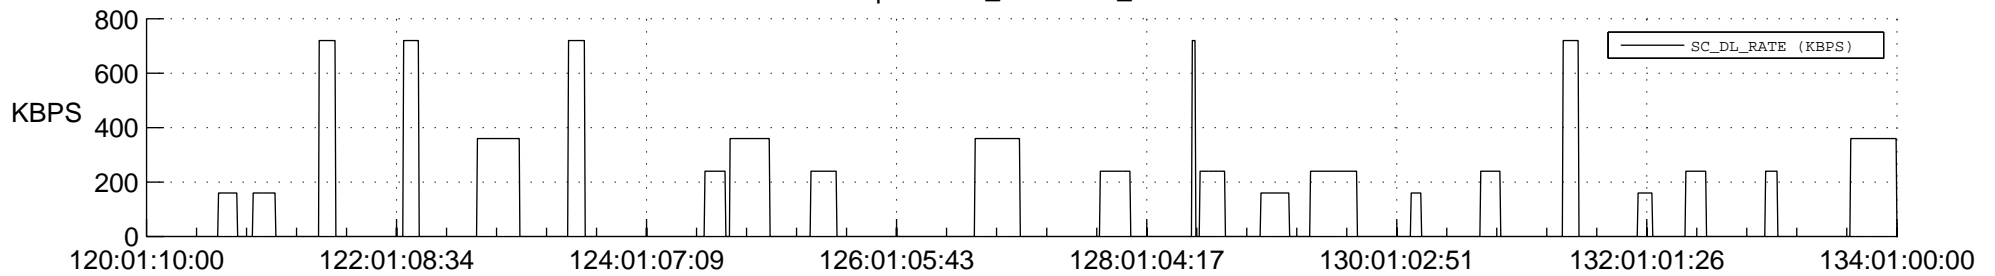

STEREO AHEAD SSR PCT Full Prediction

SWAVES_Percent_Full_Prediction

IMPACT_Percent_Full_Prediction

PLASTIC_Percent_Full_Prediction

Spacecraft_DownLink_Rate

Ground Time (2016:120:01:10:00.000 -2016:134:01:00:00.000)