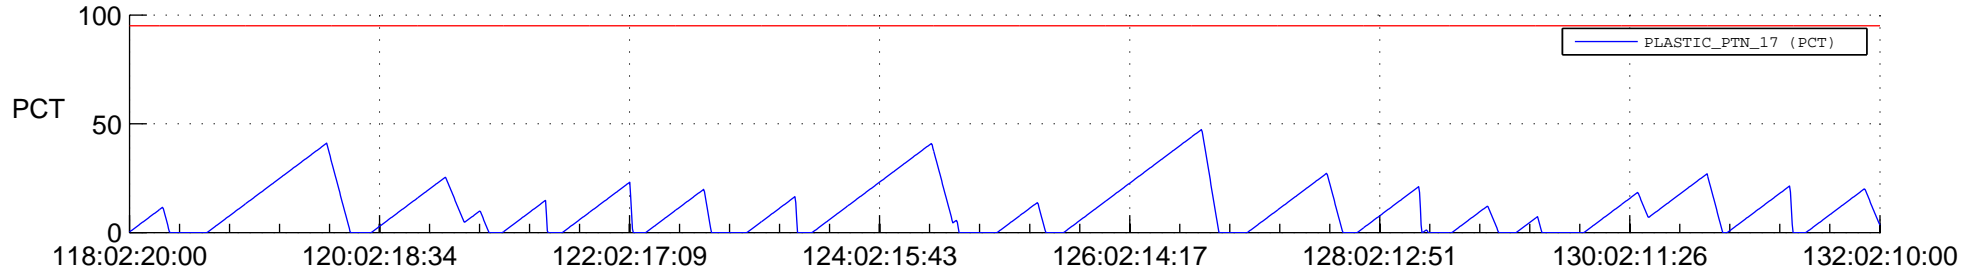

PLASTIC_Percent_Full_Prediction