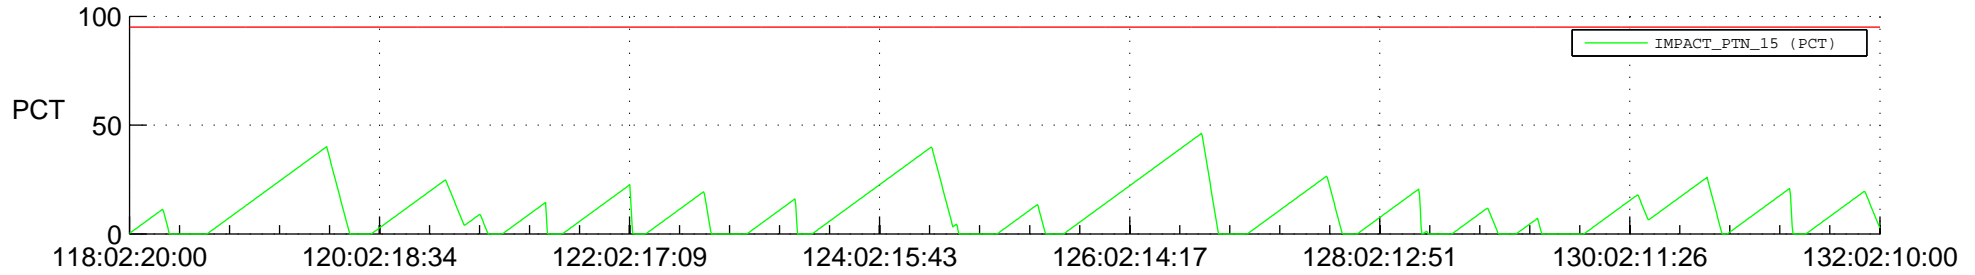

IMPACT_Percent_Full_Prediction