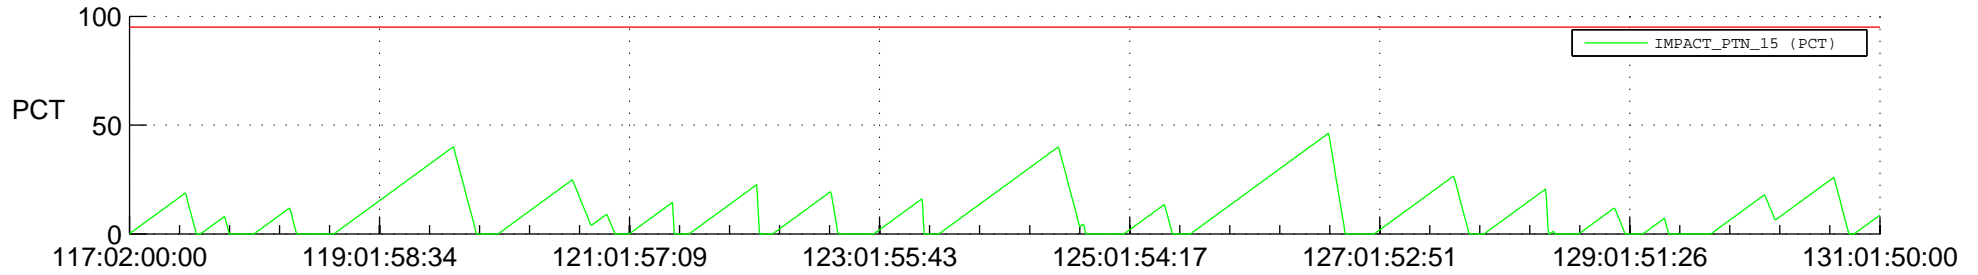

STEREO AHEAD SSR PCT Full Prediction

SWAVES_Percent_Full_Prediction

IMPACT_Percent_Full_Prediction

PLASTIC_Percent_Full_Prediction

Spacecraft_DownLink_Rate