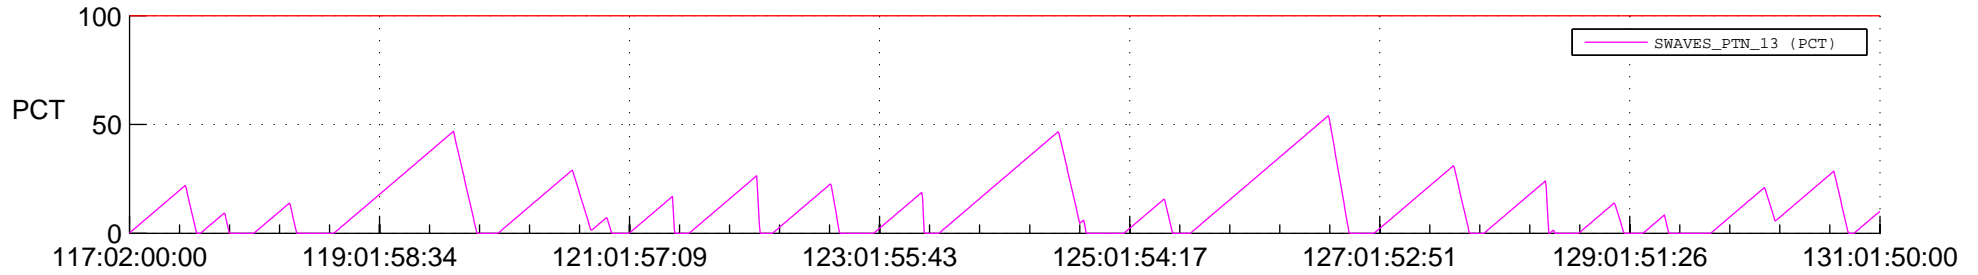

STEREO AHEAD SSR PCT Full Prediction

SWAVES_Percent_Full_Prediction

IMPACT_Percent_Full_Prediction

PLASTIC_Percent_Full_Prediction

Spacecraft_DownLink_Rate