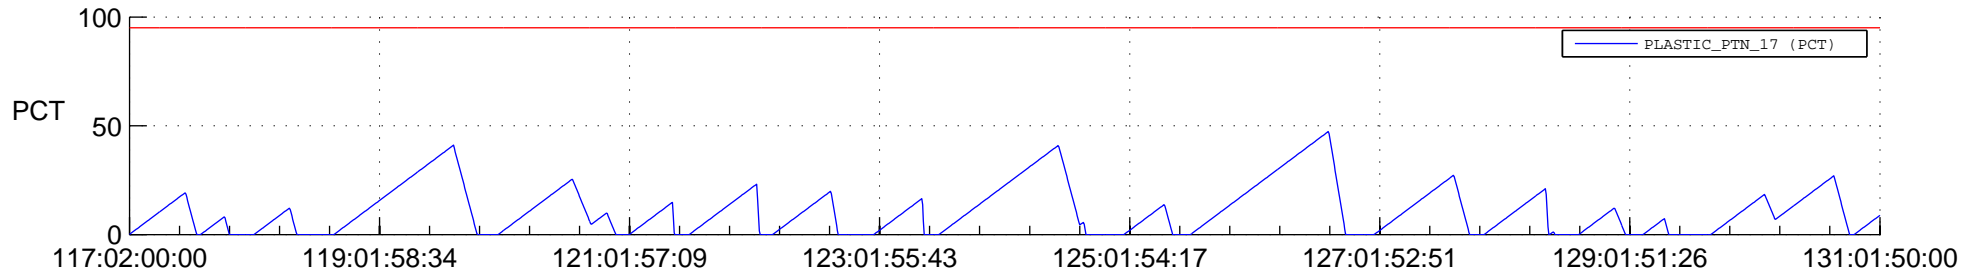

STEREO AHEAD SSR PCT Full Prediction

SWAVES_Percent_Full_Prediction

IMPACT_Percent_Full_Prediction

PLASTIC_Percent_Full_Prediction

Spacecraft_DownLink_Rate