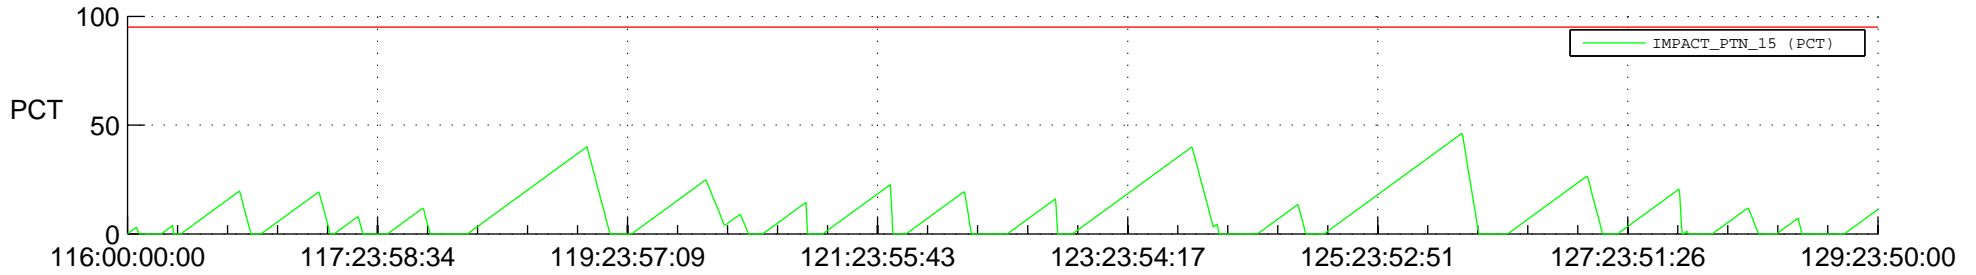

STEREO AHEAD SSR PCT Full Prediction

SWAVES_Percent_Full_Prediction

IMPACT_Percent_Full_Prediction

PLASTIC_Percent_Full_Prediction

Spacecraft_DownLink_Rate