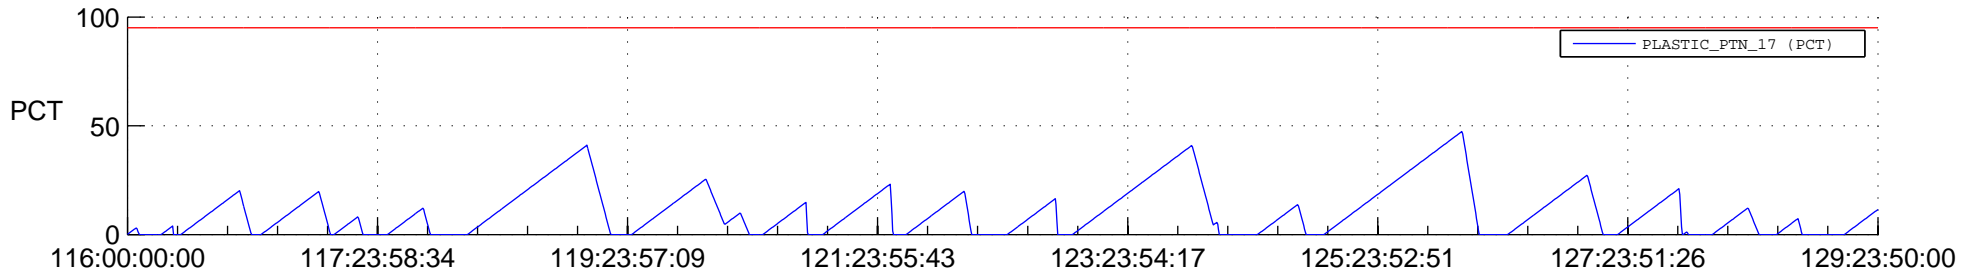

STEREO AHEAD SSR PCT Full Prediction

SWAVES_Percent_Full_Prediction

IMPACT_Percent_Full_Prediction

PLASTIC_Percent_Full_Prediction

Spacecraft_DownLink_Rate