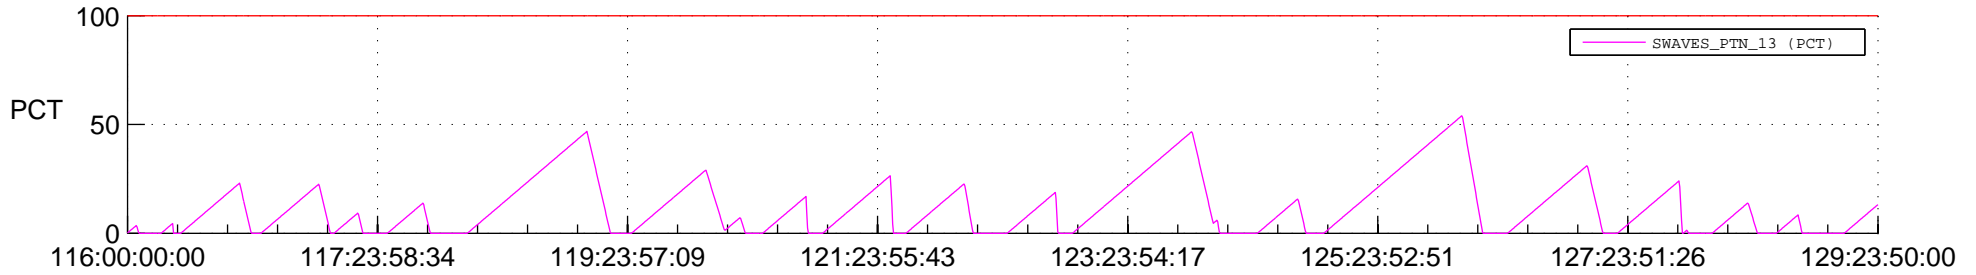

STEREO AHEAD SSR PCT Full Prediction

SWAVES_Percent_Full_Prediction

IMPACT_Percent_Full_Prediction

PLASTIC_Percent_Full_Prediction

Spacecraft_DownLink_Rate