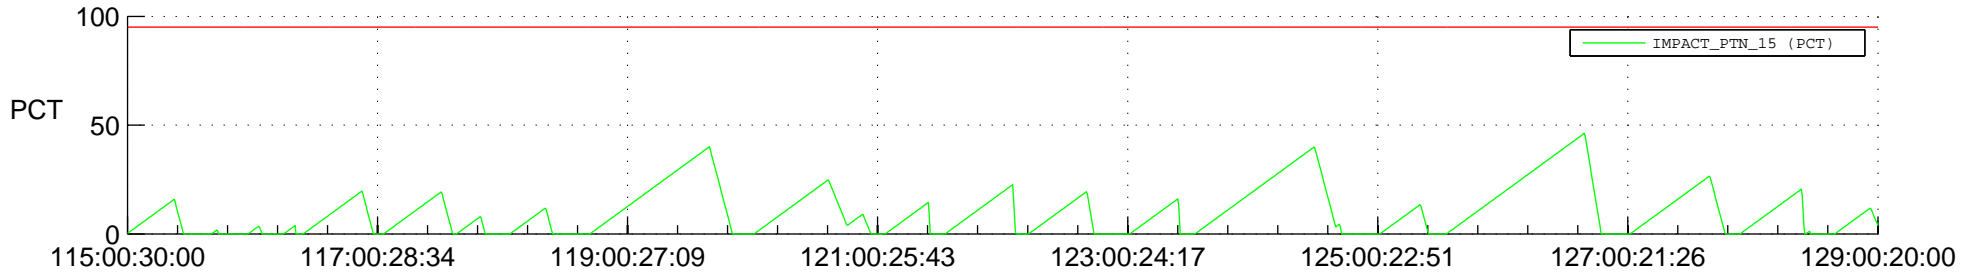

STEREO AHEAD SSR PCT Full Prediction

SWAVES_Percent_Full_Prediction

IMPACT_Percent_Full_Prediction

PLASTIC_Percent_Full_Prediction

Spacecraft_DownLink_Rate