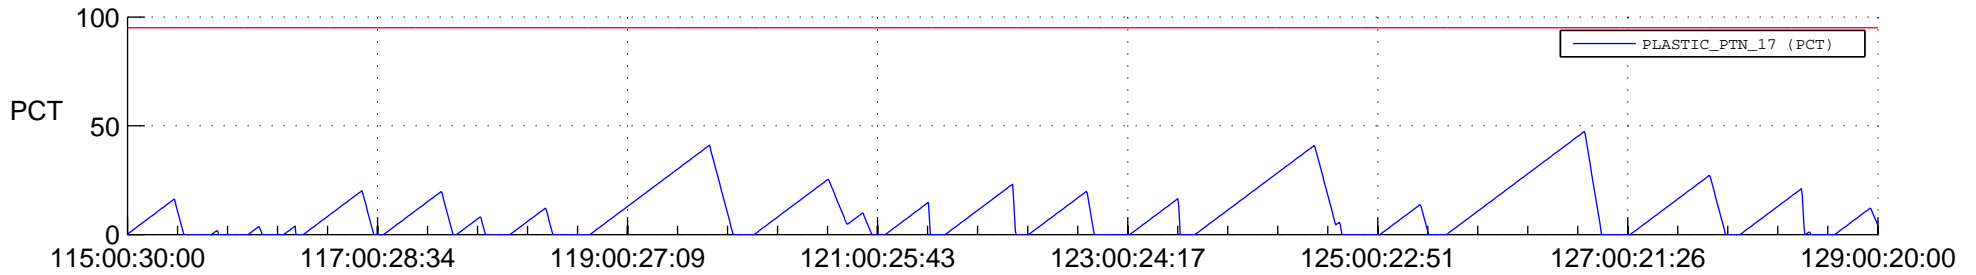

STEREO AHEAD SSR PCT Full Prediction

SWAVES_Percent_Full_Prediction

IMPACT_Percent_Full_Prediction

PLASTIC_Percent_Full_Prediction

Spacecraft_DownLink_Rate