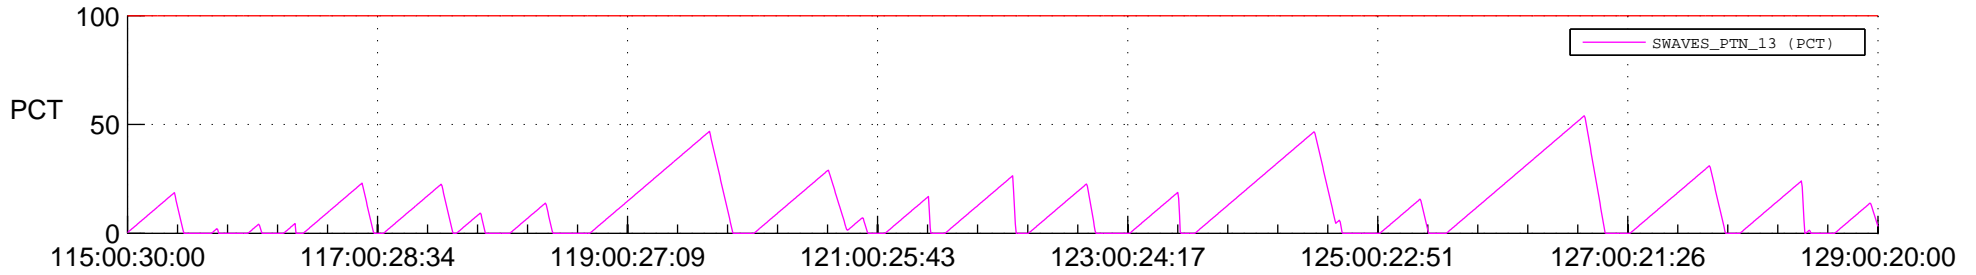

STEREO AHEAD SSR PCT Full Prediction

SWAVES_Percent_Full_Prediction

IMPACT_Percent_Full_Prediction

PLASTIC_Percent_Full_Prediction

Spacecraft_DownLink_Rate