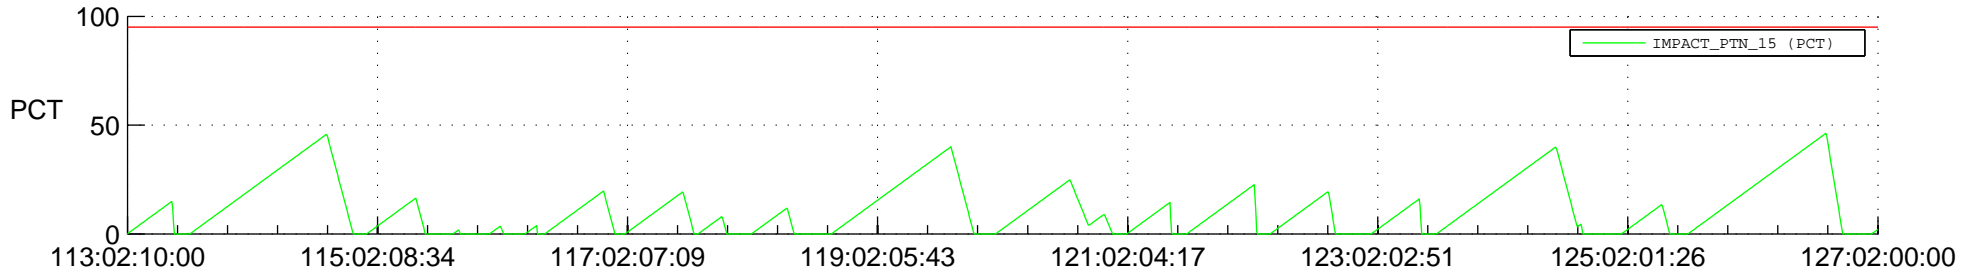

STEREO AHEAD SSR PCT Full Prediction

SWAVES_Percent_Full_Prediction

IMPACT_Percent_Full_Prediction

PLASTIC_Percent_Full_Prediction

Spacecraft_DownLink_Rate