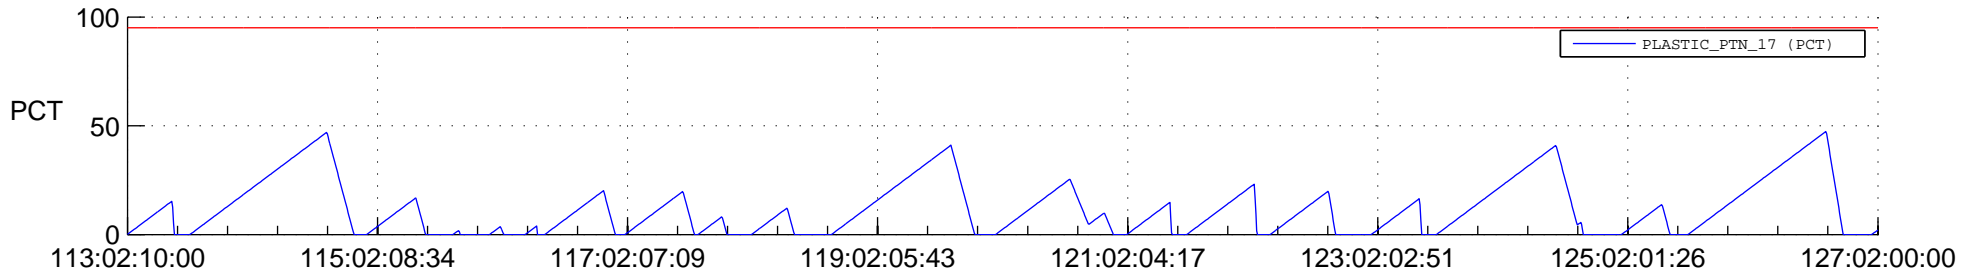

STEREO AHEAD SSR PCT Full Prediction

SWAVES_Percent_Full_Prediction

IMPACT_Percent_Full_Prediction

PLASTIC_Percent_Full_Prediction

Spacecraft_DownLink_Rate