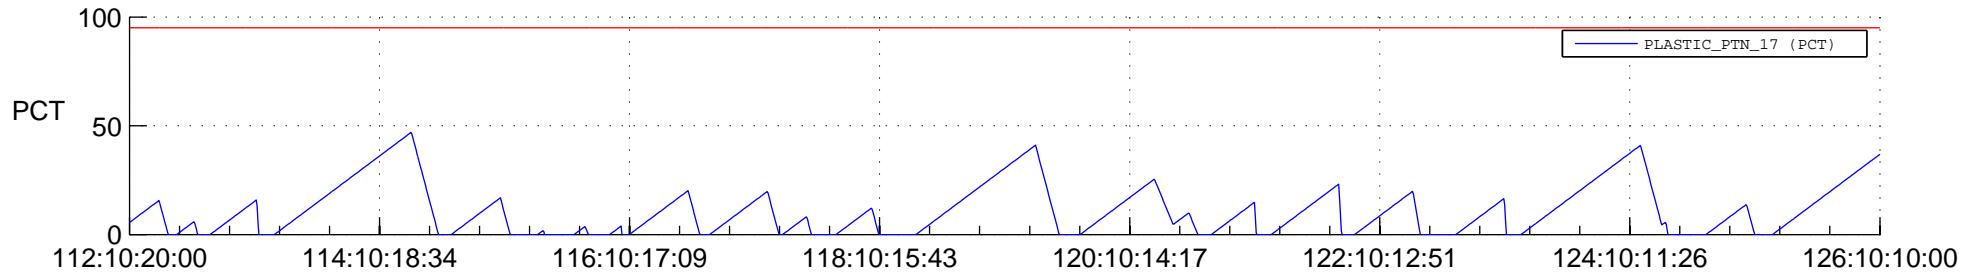

STEREO AHEAD SSR PCT Full Prediction

SWAVES_Percent_Full_Prediction

IMPACT_Percent_Full_Prediction

PLASTIC_Percent_Full_Prediction

Spacecraft_DownLink_Rate