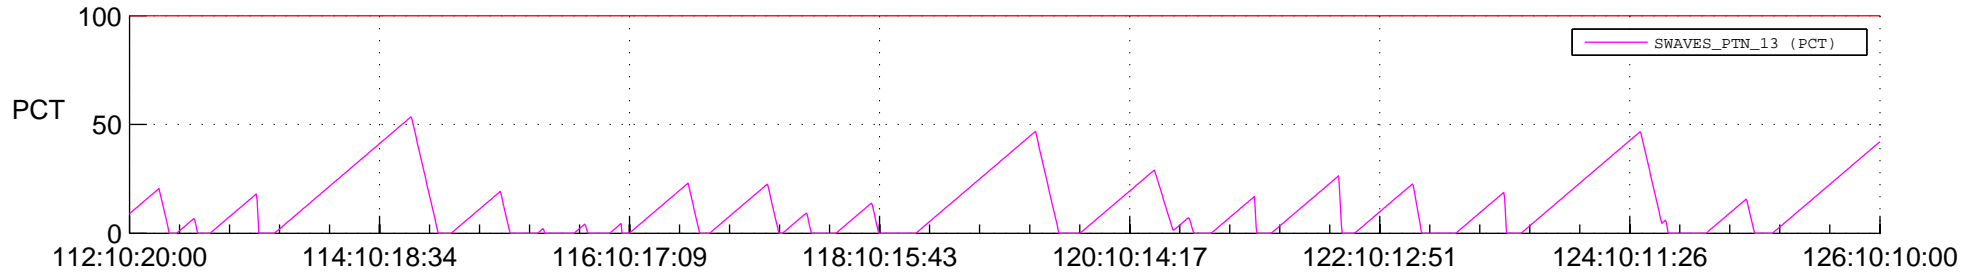

STEREO AHEAD SSR PCT Full Prediction

SWAVES_Percent_Full_Prediction

IMPACT_Percent_Full_Prediction

PLASTIC_Percent_Full_Prediction

Spacecraft_DownLink_Rate