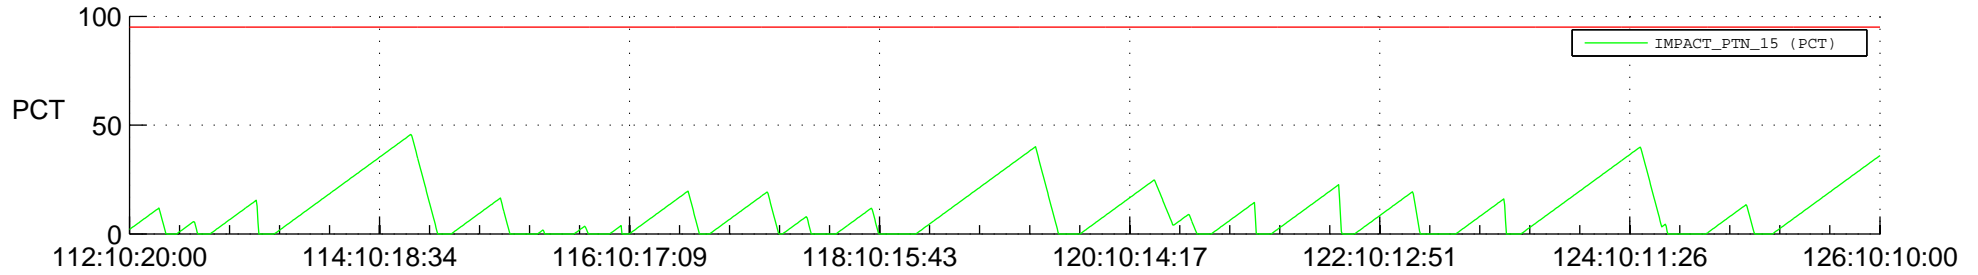

STEREO AHEAD SSR PCT Full Prediction

SWAVES_Percent_Full_Prediction

IMPACT_Percent_Full_Prediction

PLASTIC_Percent_Full_Prediction

Spacecraft_DownLink_Rate