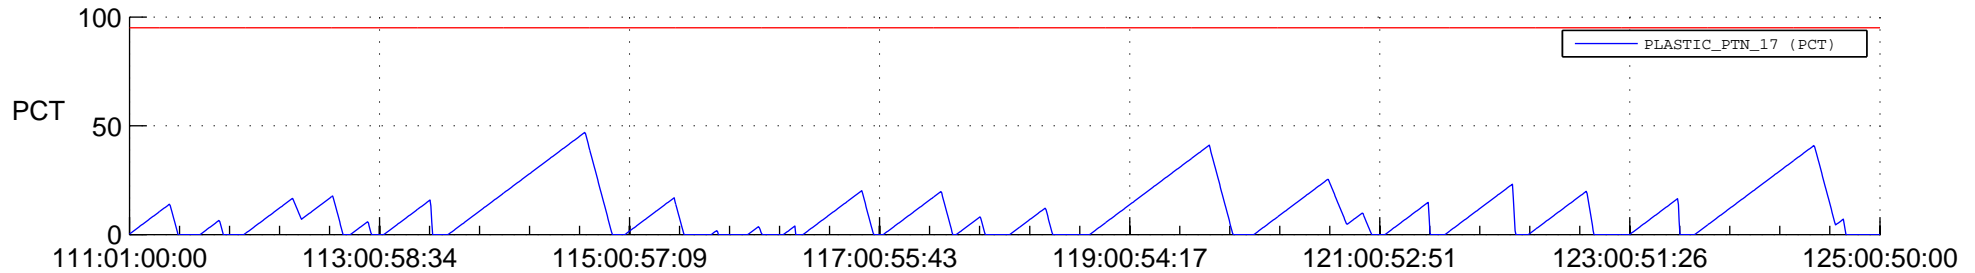

STEREO AHEAD SSR PCT Full Prediction

SWAVES_Percent_Full_Prediction

IMPACT_Percent_Full_Prediction

PLASTIC_Percent_Full_Prediction

Spacecraft_DownLink_Rate