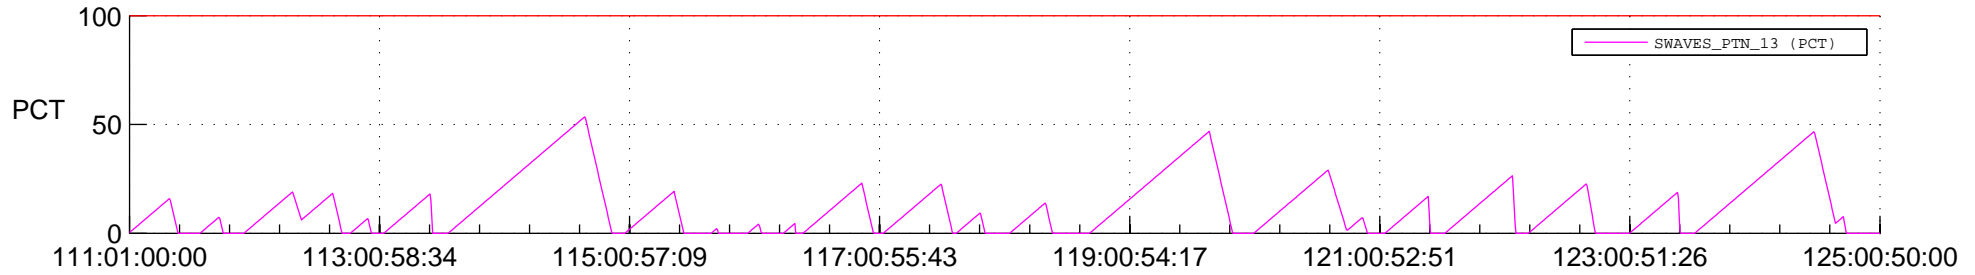

STEREO AHEAD SSR PCT Full Prediction

SWAVES_Percent_Full_Prediction

IMPACT_Percent_Full_Prediction

PLASTIC_Percent_Full_Prediction

Spacecraft_DownLink_Rate