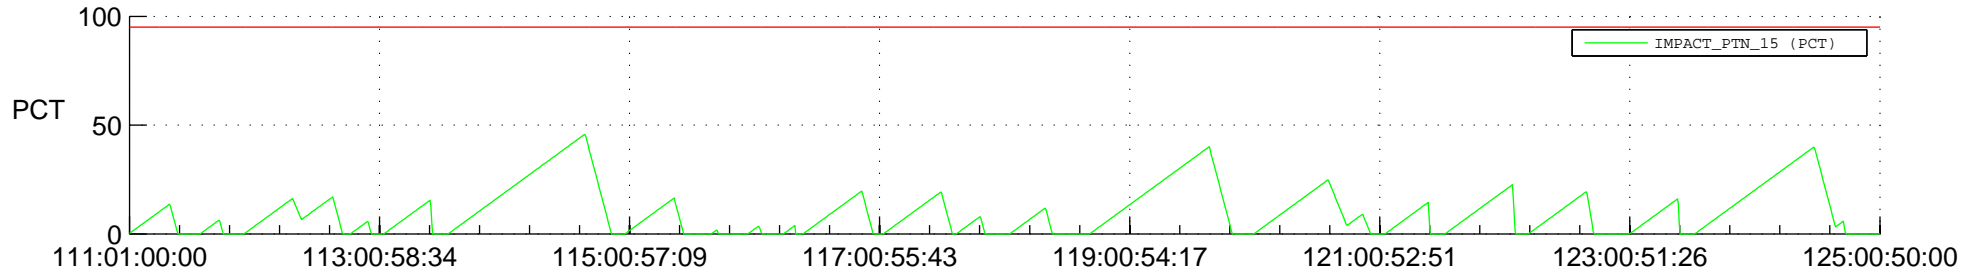

STEREO AHEAD SSR PCT Full Prediction

SWAVES_Percent_Full_Prediction

IMPACT_Percent_Full_Prediction

PLASTIC_Percent_Full_Prediction

Spacecraft_DownLink_Rate