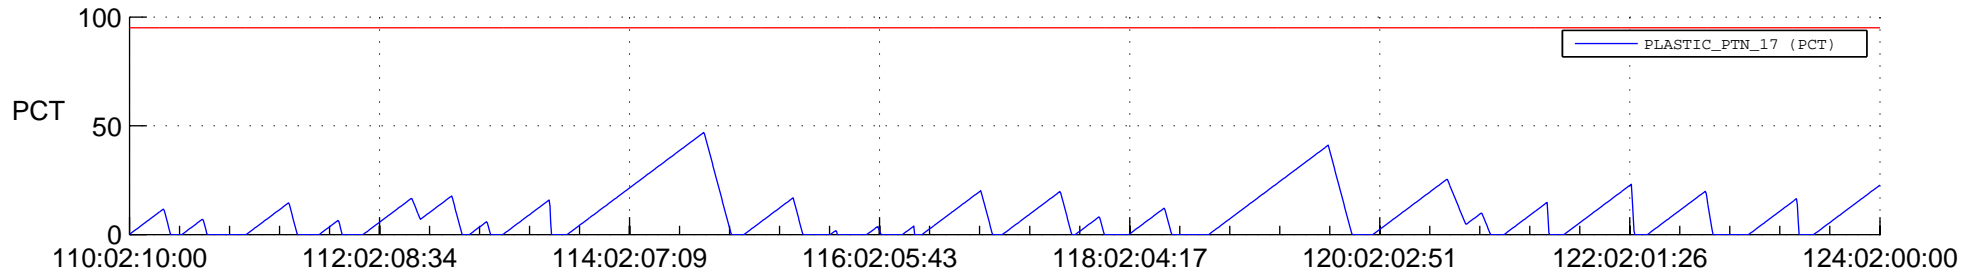

STEREO AHEAD SSR PCT Full Prediction

SWAVES_Percent_Full_Prediction

IMPACT_Percent_Full_Prediction

PLASTIC_Percent_Full_Prediction

Spacecraft_DownLink_Rate