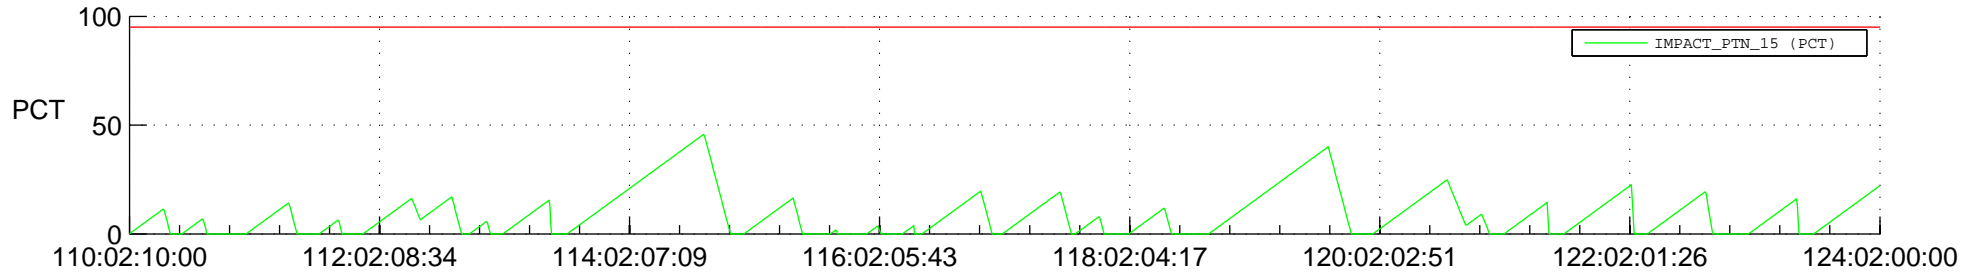

STEREO AHEAD SSR PCT Full Prediction

SWAVES_Percent_Full_Prediction

IMPACT_Percent_Full_Prediction

PLASTIC_Percent_Full_Prediction

Spacecraft_DownLink_Rate