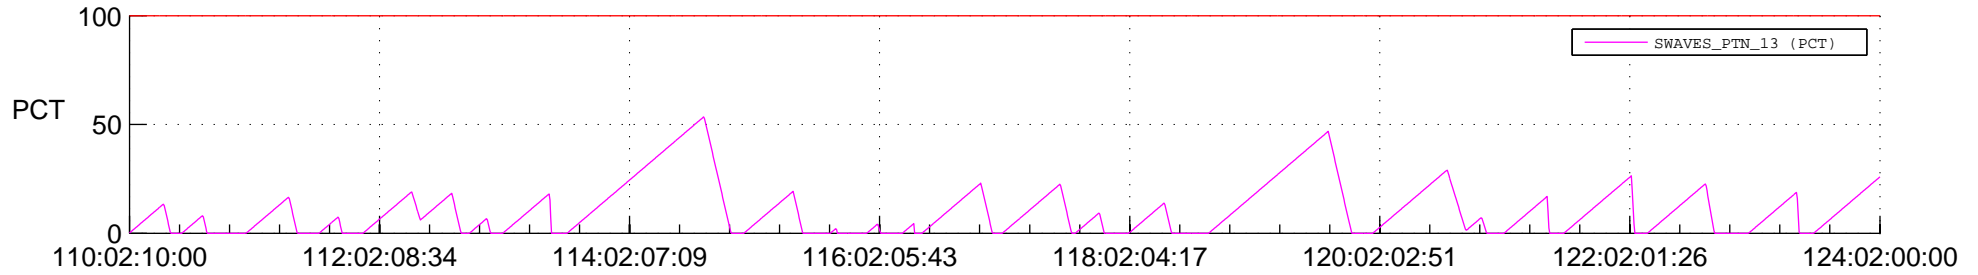

STEREO AHEAD SSR PCT Full Prediction

SWAVES_Percent_Full_Prediction

IMPACT_Percent_Full_Prediction

PLASTIC_Percent_Full_Prediction

Spacecraft_DownLink_Rate